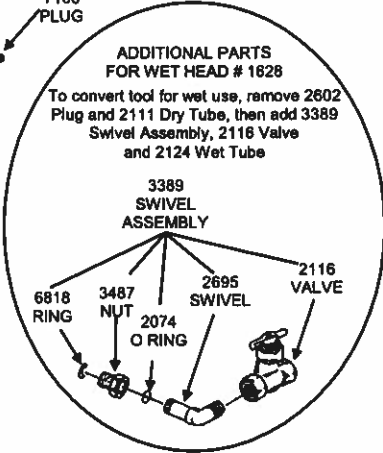

American Pneumatic Tools

APT MODEL 155 ROCK DRILL

- PART # 5229 - DRY (7/8" x 3-1/4" HEX)
- PART # 5230 - WET (7/8" x 3-1/4" HEX)
- PART # 5231 - DRY (7/8" x 4-1/4" HEX)
- PART # 5232 - WET (7/8" x 4-1/4" HEX)
- PART # 5233 - DRY (1" x 4-1/4" HEX)
- PART # 5234 - WET (1" x 4-1/4" HEX)