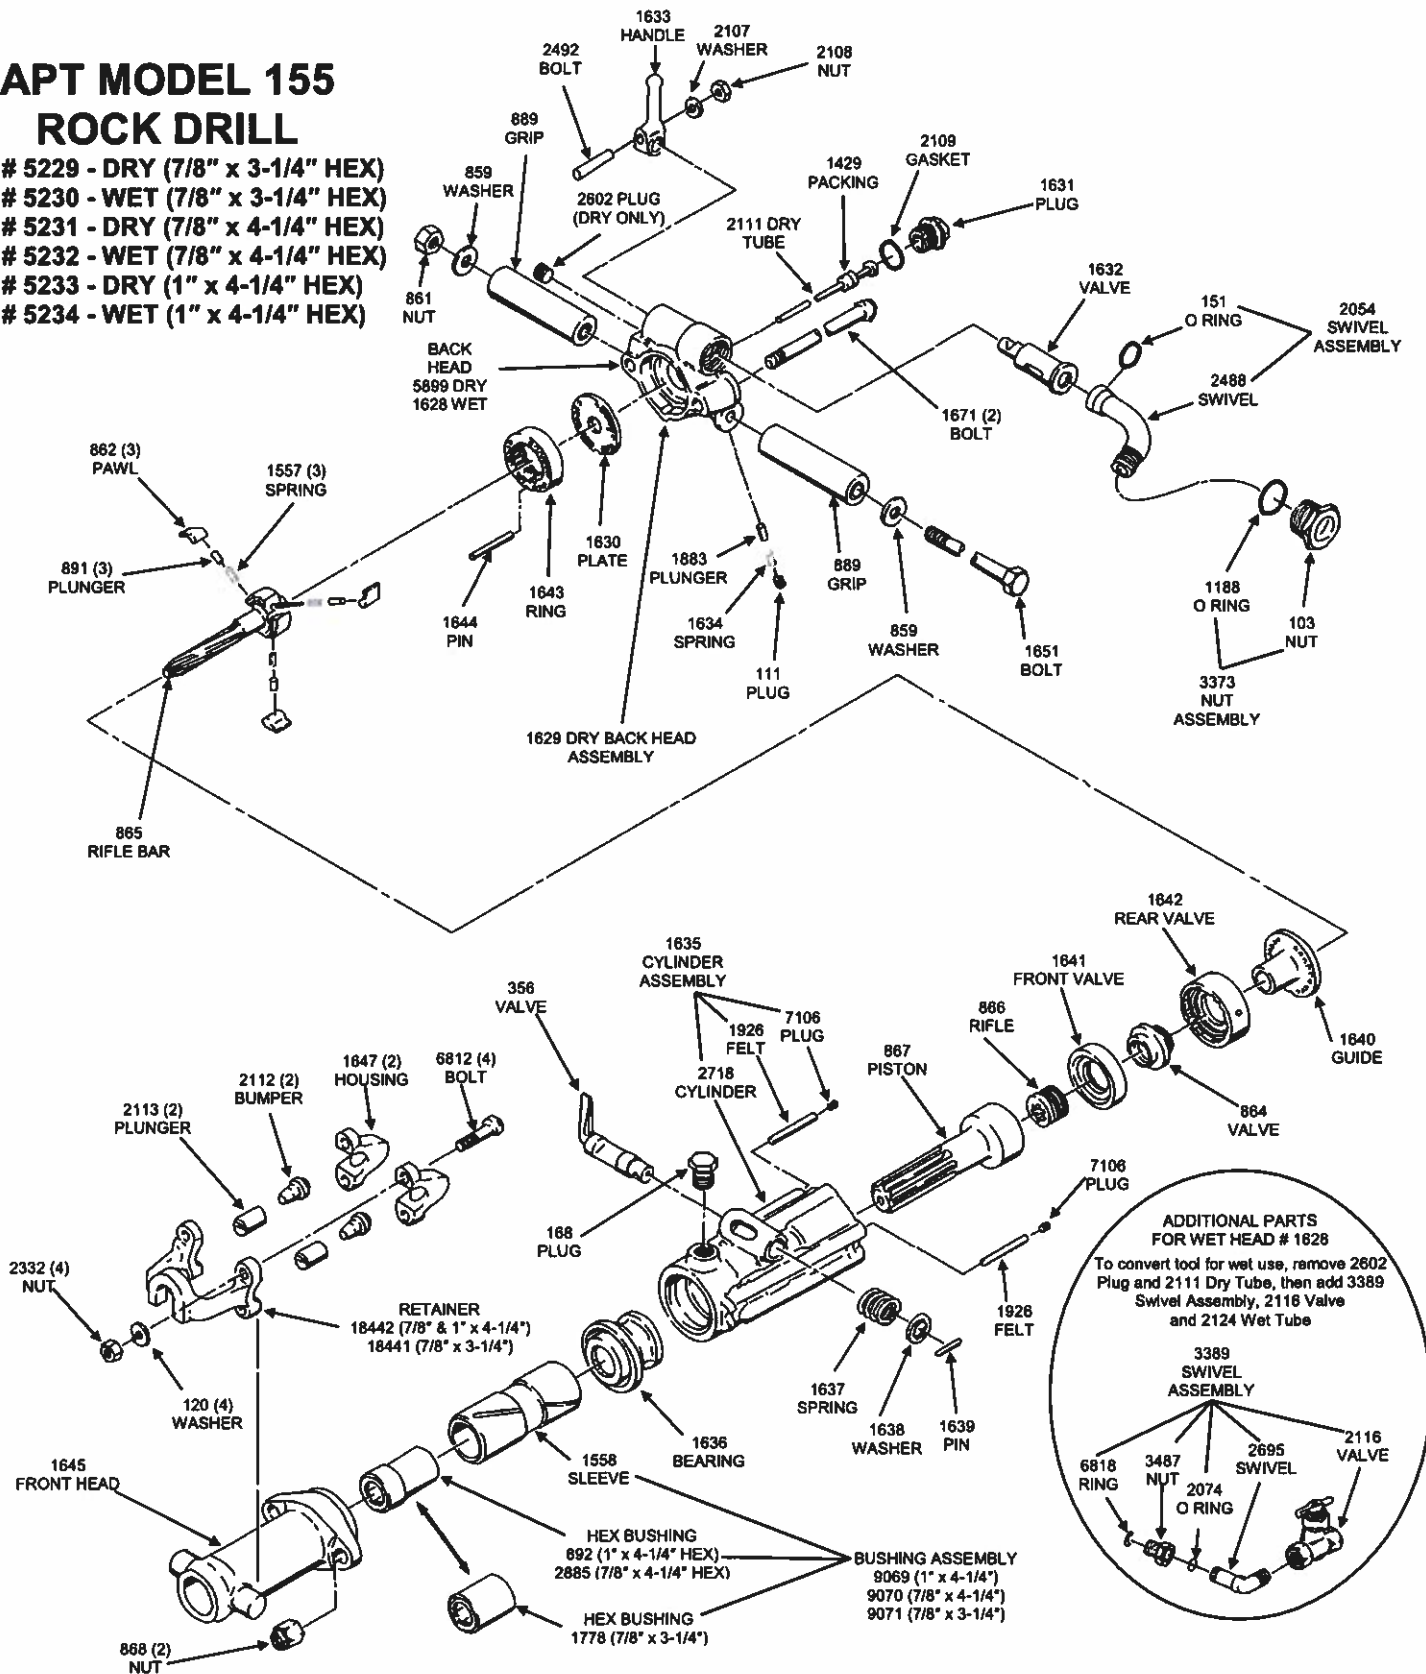

American Pneumatic Tools

APT MODEL 155 ROCK DRILL

- PART # 5229 - DRY (7/8" x 3-1/4" HEX)
- PART # 5230 - WET (7/8" x 3-1/4" HEX)
- PART # 5231 - DRY (7/8" x 4-1/4" HEX)
- PART # 5232 - WET (7/8" x 4-1/4" HEX)
- PART # 5233 - DRY (1" x 4-1/4" HEX)
- PART # 5234 - WET (1" x 4-1/4" HEX)

Website: www.apr-tools.com • e-mail: info@apr-tools.com

TDS-1036 Rev B