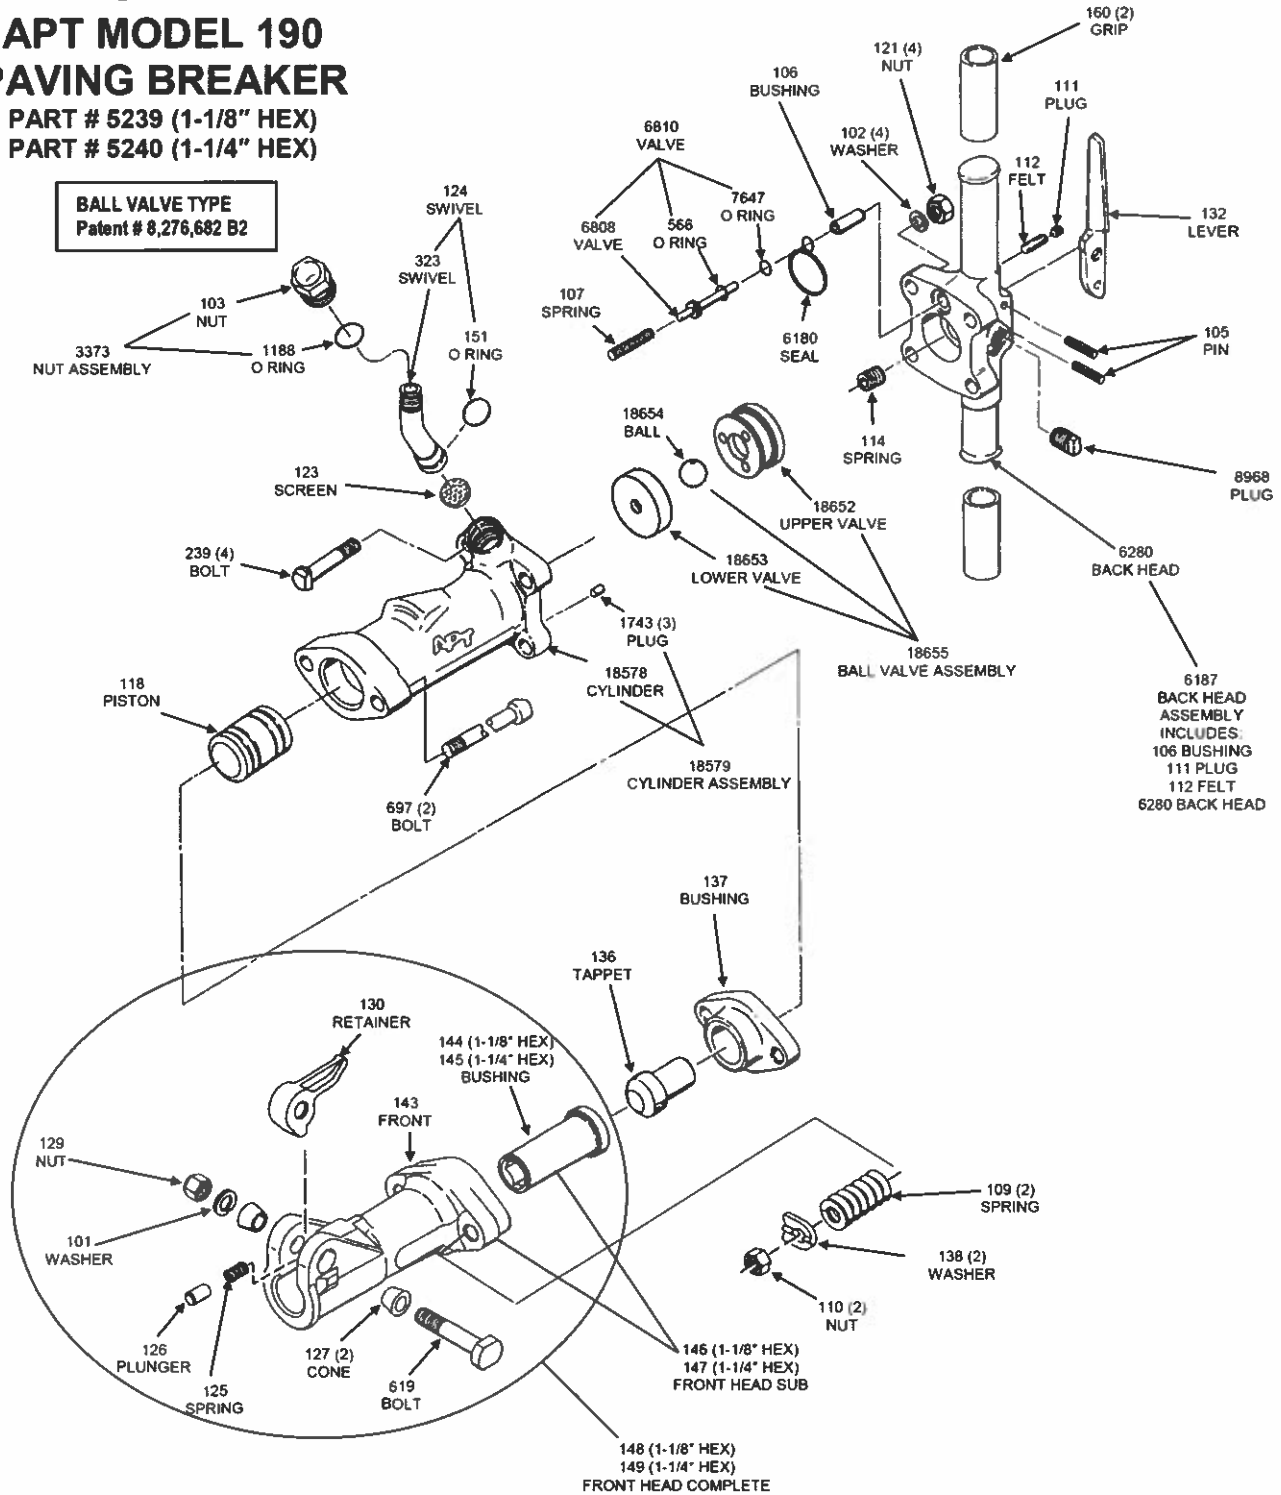

American Pneumatic Tools

APT MODEL 190 PAVING BREAKER

PART # 5239 (1-1/8" HEX)
PART # 5240 (1-1/4" HEX)

STEEL VALVE TYPE

For assistance in any sales, technical, maintenance or repair questions, please call APT @
Phone: (800) 532-7402 or (714) 285-2828 • Fax: (800) 715-6502 or (714) 285-2829
1000 S. Grand Ave, Santa Ana, CA 92705

Website: www.apr-tools.com • e-mail: info@apr-tools.com

TDS-1019 Rev B

© 2017 AMERICAN PNEUMATIC TOOLS a business unit within: Construction Equipment North America LLC

American Pneumatic Tools

APT MODEL 190 PAVING BREAKER

PART # 5239 (1-1/8" HEX)
PART # 5240 (1-1/4" HEX)

BALL VALVE TYPE
Patent # 8,276,682 B2

For assistance in any sales, technical, maintenance or repair questions, please call APT @
Phone: (800) 532-7402 or (714) 285-2828 • Fax: (800) 715-6502 or (714) 285-2829
1000 S. Grand Ave, Santa Ana, CA 92705