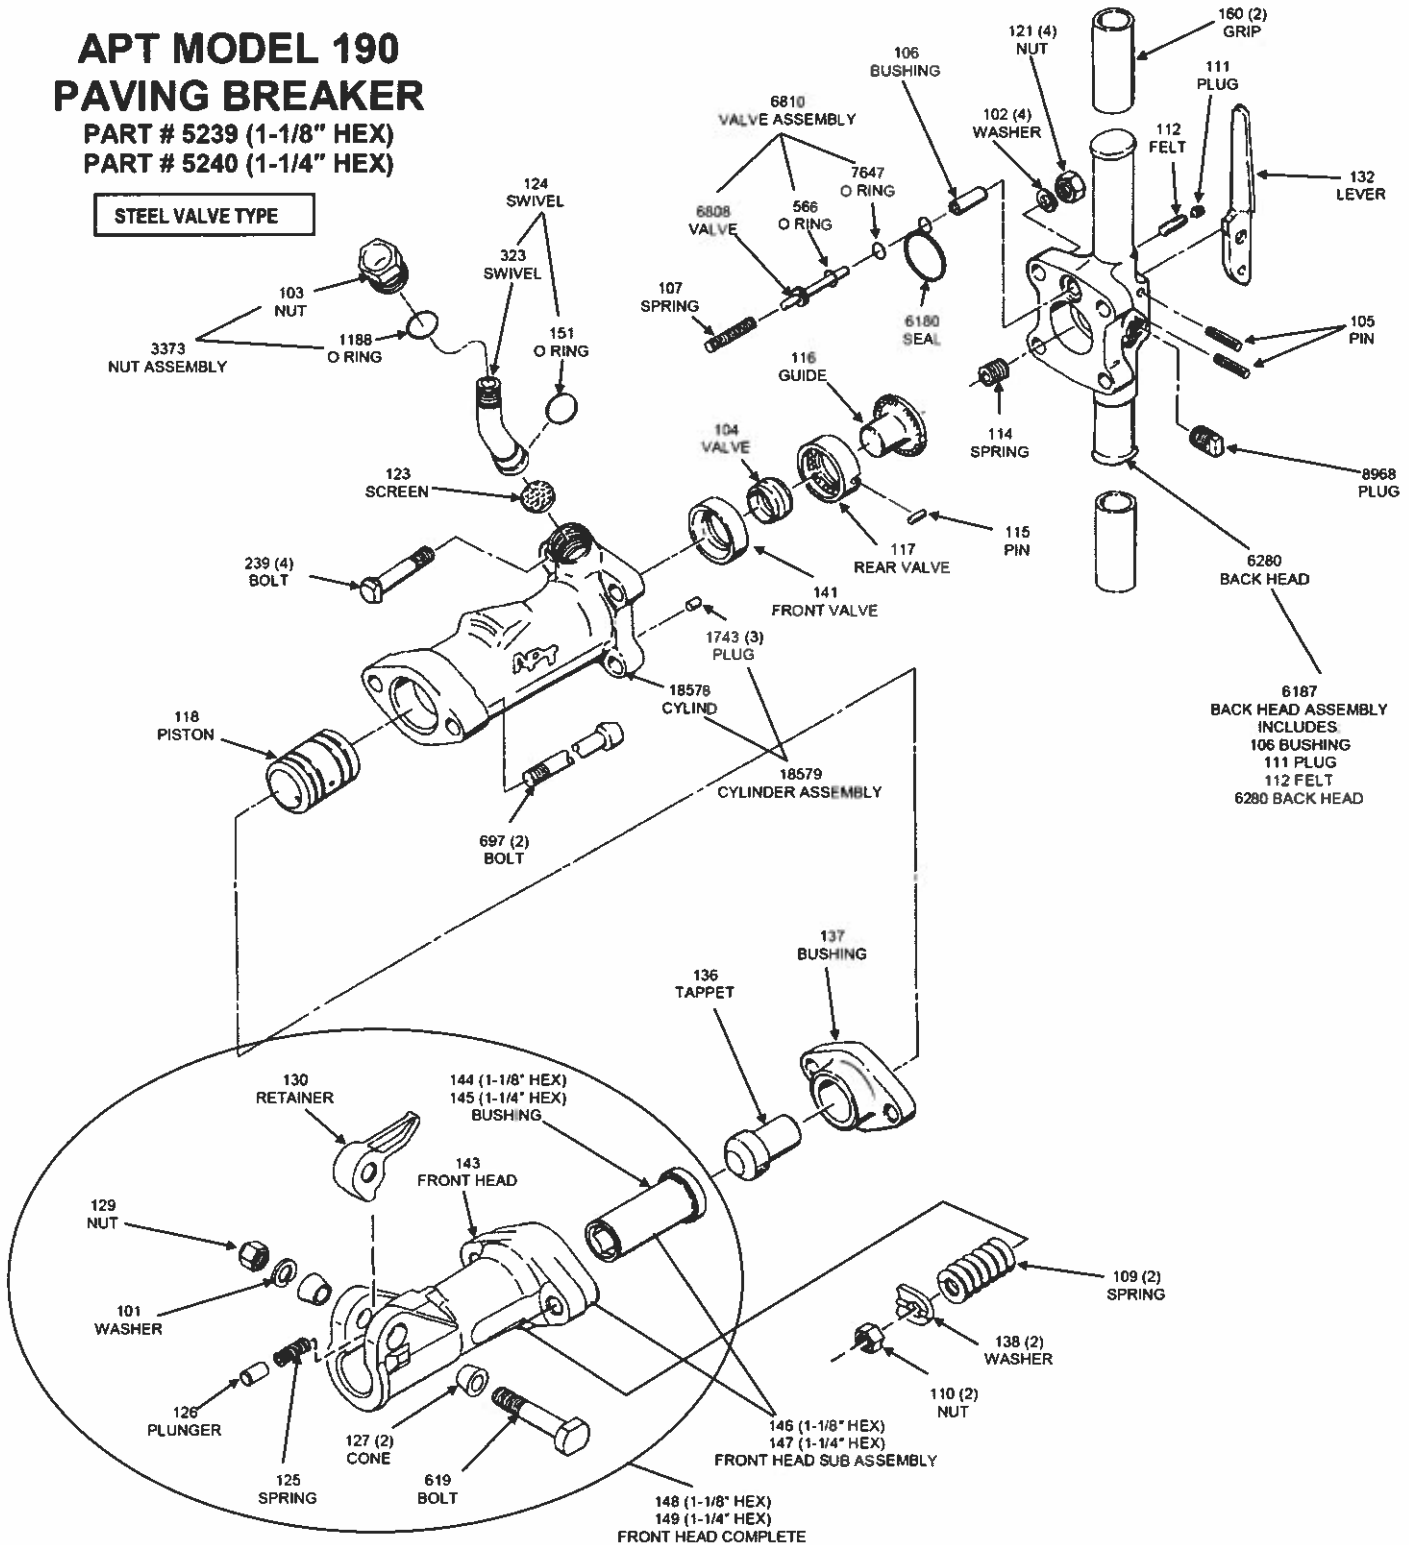

American Pneumatic Tools

APT MODEL 190 PAVING BREAKER

PART # 5239 (1-1/8" HEX)
PART # 5240 (1-1/4" HEX)

STEEL VALVE TYPE

For assistance in any sales, technical, maintenance or repair questions, please call APT @
Phone: (800) 532-7402 or (714) 285-2828 • Fax: (800) 715-6502 or (714) 285-2829
1000 S. Grand Ave, Santa Ana, CA 92705

Website: www.apr-tools.com • e-mail: info@apr-tools.com

TDS-1019 Rev B

© 2017 AMERICAN PNEUMATIC TOOLS a business unit within: Construction Equipment North America LLC

American Pneumatic Tools

APT MODEL 190 PAVING BREAKER

PART # 5239 (1-1/8" HEX)
PART # 5240 (1-1/4" HEX)

BALL VALVE TYPE
Patent # 8,276,682 B2

For assistance in any sales, technical, maintenance or repair questions, please call APT @
Phone: (800) 532-7402 or (714) 285-2828 • Fax: (800) 715-6502 or (714) 285-2829
1000 S. Grand Ave, Santa Ana, CA 92705