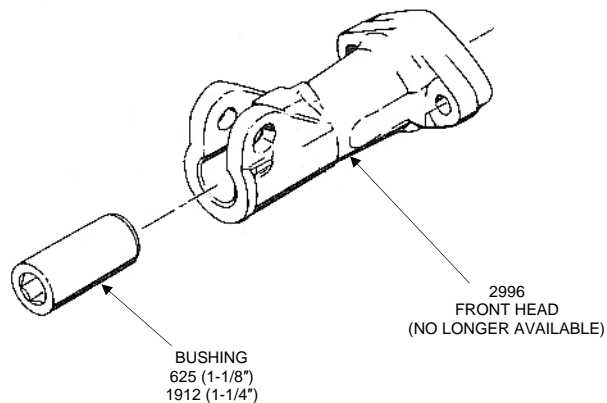

M180 PAVING BREAKER FRONT SUB HEAD ASSEMBLY – REFERENCE ONLY – DISCONTINUED

PART # 163 (1-1/8" HEX x 6")

PART # 164 (1-1/4" HEX x 6")

CONTACT APT FOR AVAILABILITY OF INDIVIDUAL PARTS