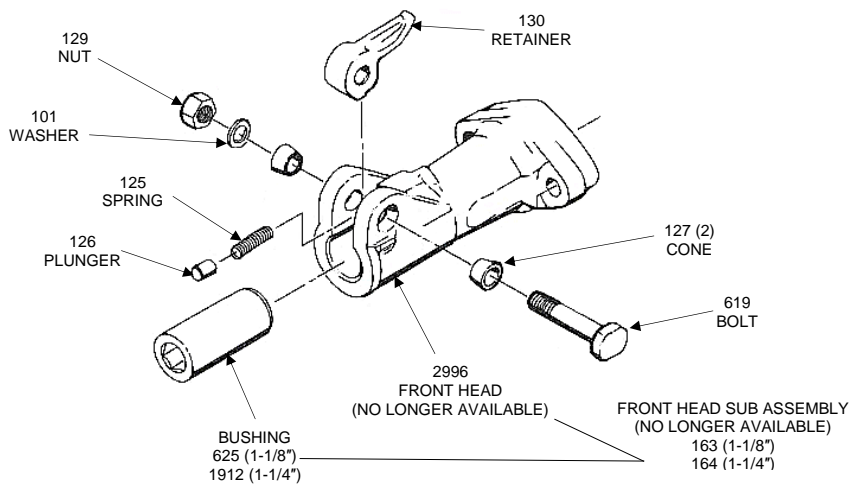

M180 PAVING BREAKER FRONT HEAD ASSEMBLY – REFERENCE ONLY – DISCONTINUED

PART # 165 (1-1/8" HEX x 6")

PART # 166 (1-1/4" HEX x 6")

CONTACT APT FOR AVAILABILITY OF INDIVIDUAL PARTS