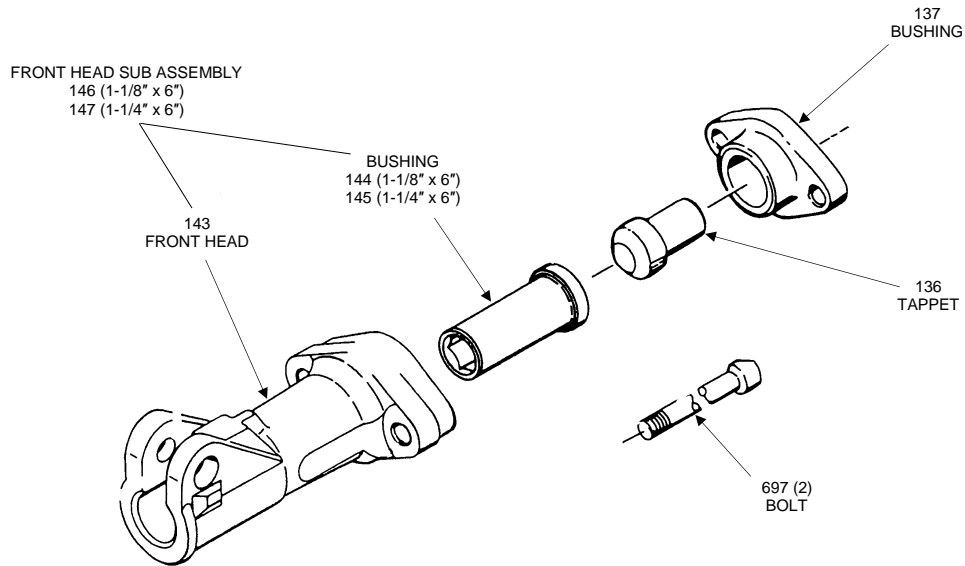

## M180 TO M190 FRONT HEAD SUB ASSEMBLY CONVERSION KITS

PART # 18638 (1-1/8" HEX x 6")

PART # 18639 (1-1/4" HEX x 6")