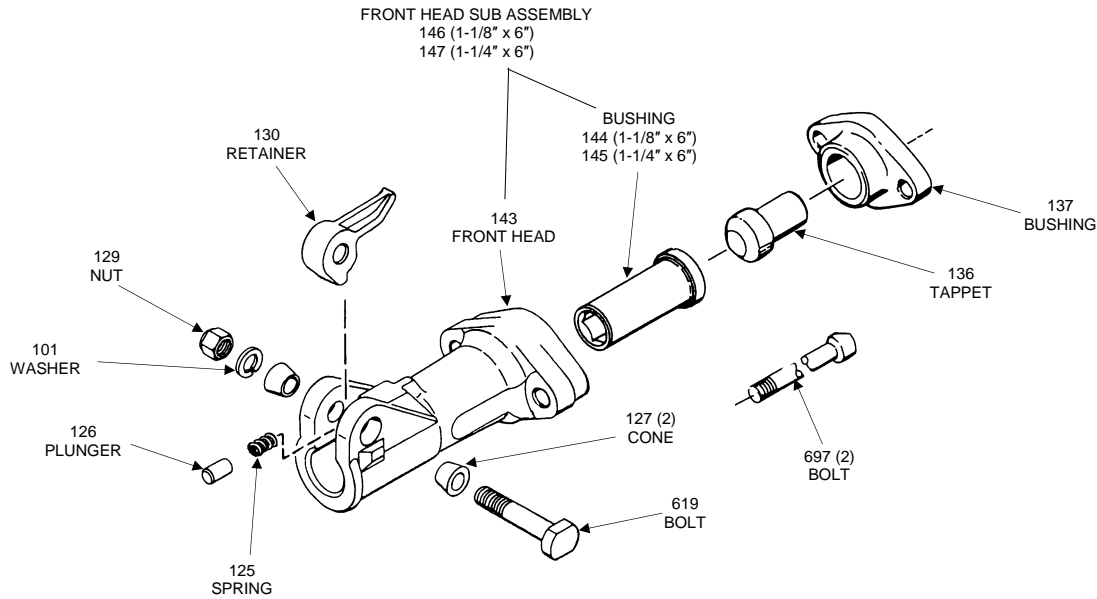

## M180 TO M190 FRONT HEAD ASSEMBLY CONVERSION KITS

PART # 18644 (1-1/8" HEX x 6")

PART # 18645 (1-1/4" HEX x 6")