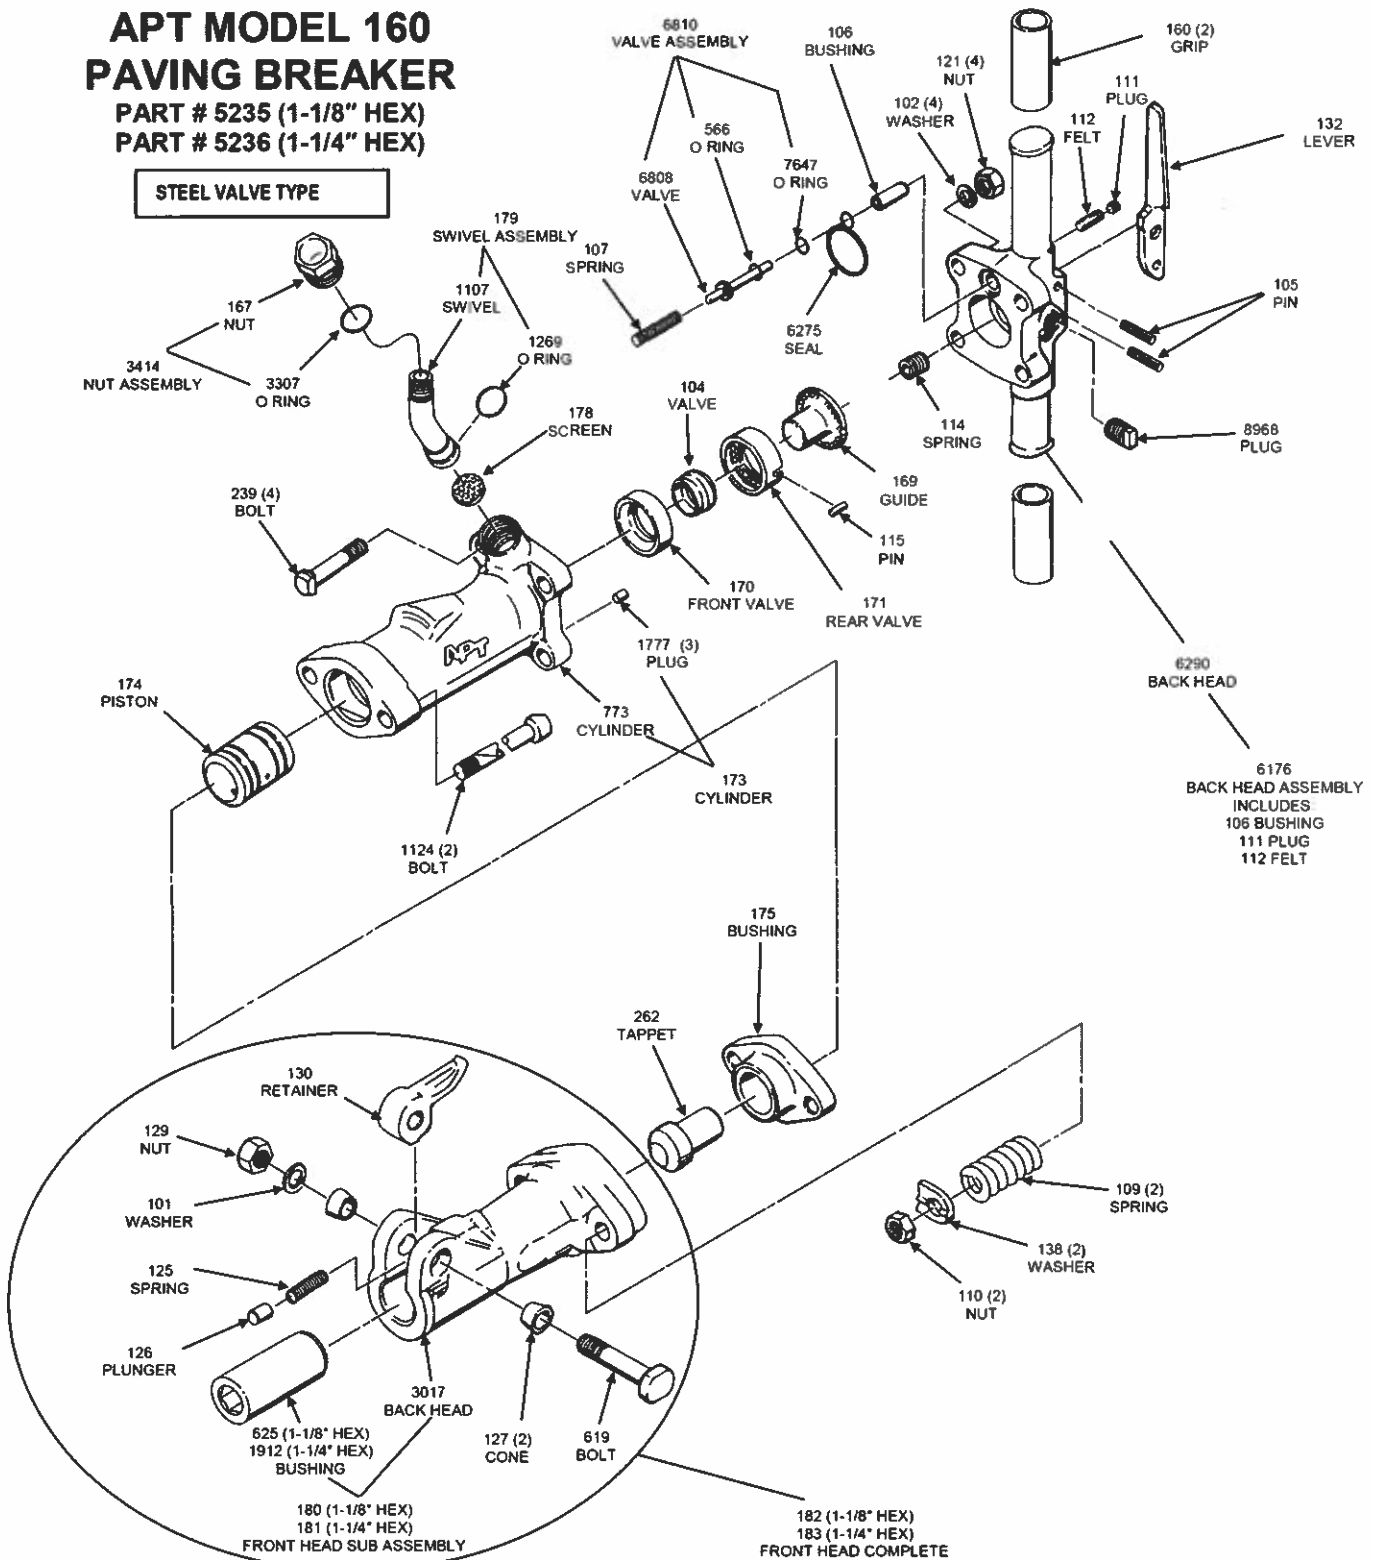

American Pneumatic Tools

APT MODEL 160 PAVING BREAKER

PART # 5235 (1-1/8" HEX)
PART # 5236 (1-1/4" HEX)

STEEL VALVE TYPE

For assistance in any sales, technical, maintenance or repair questions, please call APT @
Phone: (800) 532-7402 or (714) 285-2828 • Fax: (800) 715-6502 or (714) 285-2829
1000 S. Grand Ave, Santa Ana, CA 92705

PART # 5235 (1-1/8" HEX)

PART # 5236 (1-1/4" HEX)

BALL VALVE TYPE
Patent # 8,276,682

For assistance in any sales, technical, maintenance or repair questions, please call APT @
Phone: (800) 532-7402 or (714) 285-2828 • Fax: (800) 715-6502 or (714) 285-2829
1000 S. Grand Ave, Santa Ana, CA 92705