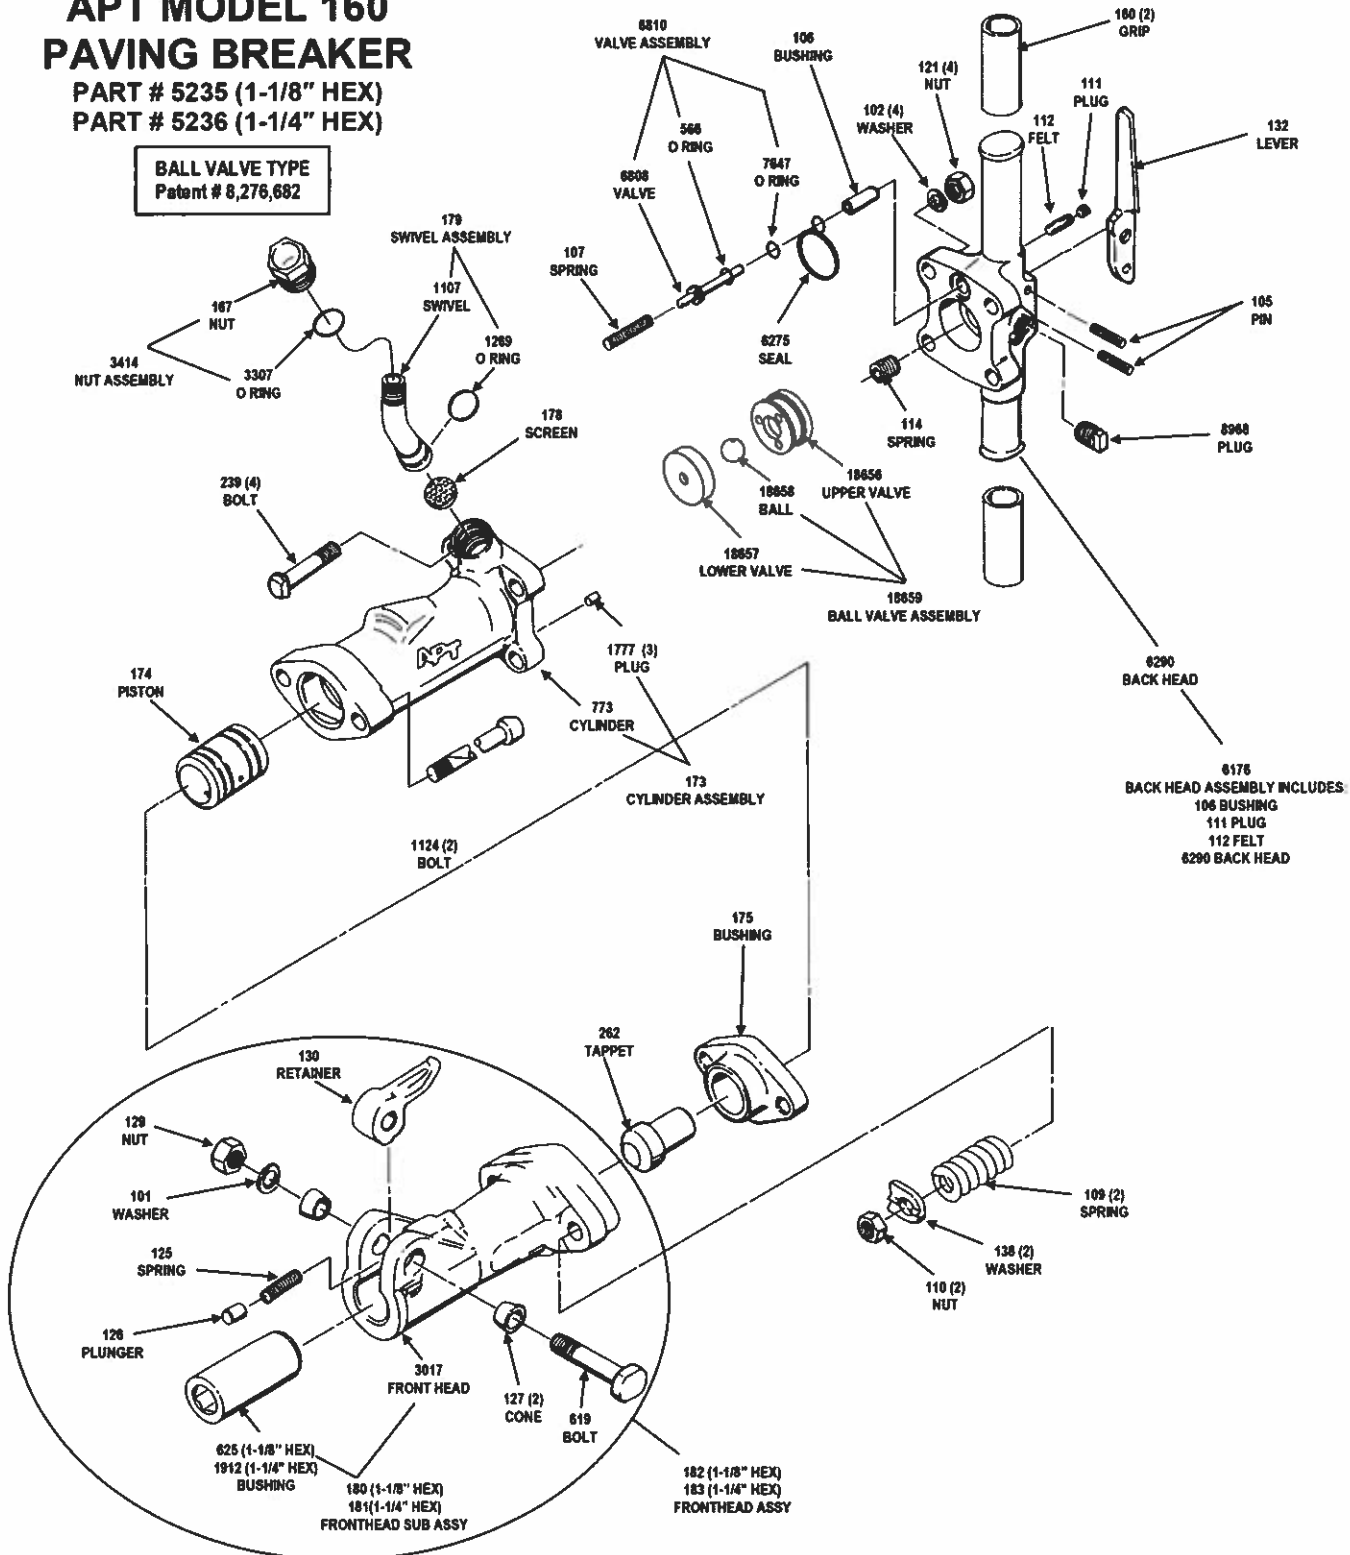

American Pneumatic Tools

APT MODEL 160 PAVING BREAKER

PART # 5235 (1-1/8" HEX)
PART # 5236 (1-1/4" HEX)

STEEL VALVE TYPE

For assistance in any sales, technical, maintenance or repair questions, please call APT @
Phone: (800) 532-7402 or (714) 285-2828 • Fax: (800) 715-6502 or (714) 285-2829
1000 S. Grand Ave, Santa Ana, CA 92705

PART # 5235 (1-1/8" HEX)

PART # 5236 (1-1/4" HEX)

BALL VALVE TYPE
Patent # 8,276,682

For assistance in any sales, technical, maintenance or repair questions, please call APT @
Phone: (800) 532-7402 or (714) 285-2828 • Fax: (800) 715-6502 or (714) 285-2829
1000 S. Grand Ave, Santa Ana, CA 92705