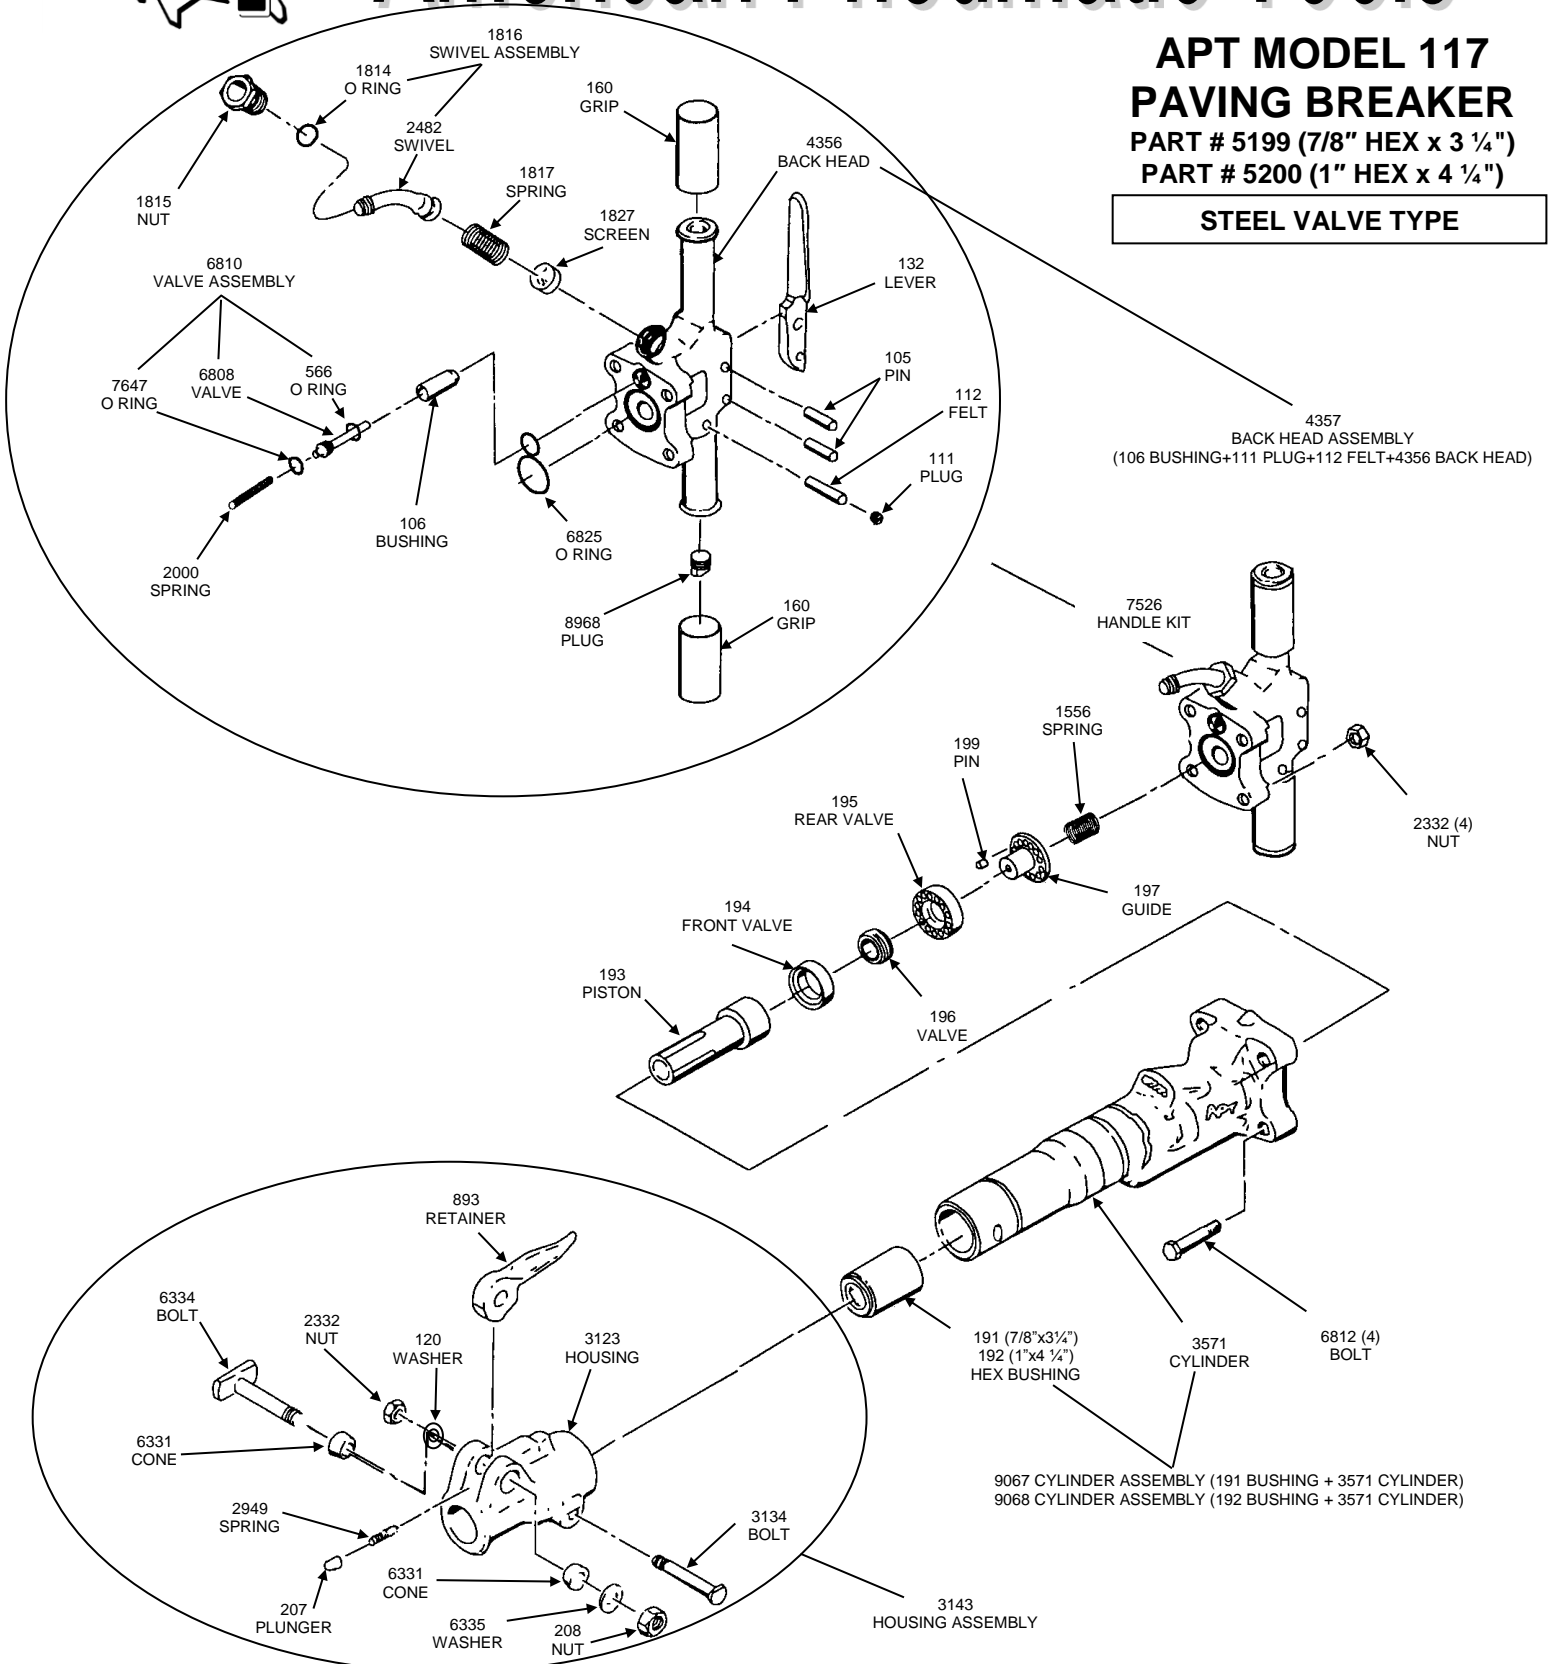

# American Pneumatic Tools

**APT MODEL 117  
PAVING BREAKER**  
PART # 5199 (7/8" HEX x 3 1/4")  
PART # 5200 (1" HEX x 4 1/4")

**STEEL VALVE TYPE**

For assistance in any sales, technical, maintenance or repair questions, please call APT @  
Phone: (800) 532-7402 or (714) 285-2828 • Fax: (800) 715-6502 or (714) 285-2829  
1000 S. Grand Ave, Santa Ana, CA 92705

# American Pneumatic Tools

**APT MODEL 117  
PAVING BREAKER**  
**PART # 5199 (7/8" HEX x 3 1/4")**  
**PART # 5200 (1" HEX x 4 1/4")**

**BALL VALVE TYPE**  
**Patent # 8,276,682 B2**

4357  
**BACK HEAD ASSEMBLY**  
 (106 BUSHING + 111 PLUG + 112 FELT + 4356 BACK HEAD)

9067 CYLINDER ASSEMBLY (191 BUSHING + 3571 CYLINDER)  
 9068 CYLINDER ASSEMBLY (192 BUSHING + 3571 CYLINDER)

For assistance in any sales, technical, maintenance or repair questions, please call APT @  
 Phone: (800) 532-7402 or (714) 285-2828 • Fax: (800) 715-6502 or (714) 285-2829  
 1000 S. Grand Ave, Santa Ana, CA 92705