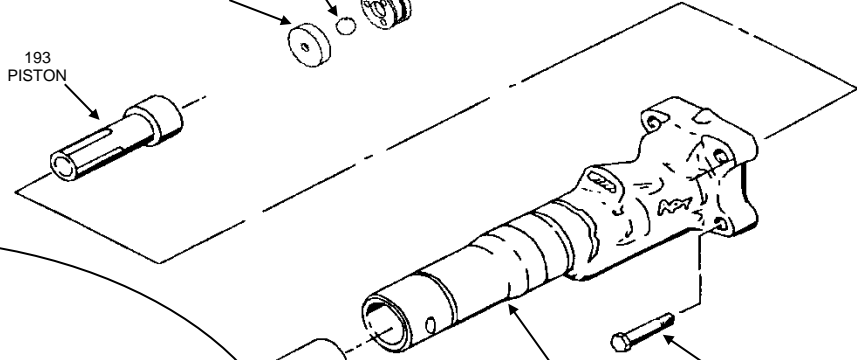

# American Pneumatic Tools

**APT MODEL 117  
PAVING BREAKER**  
PART # 5199 (7/8" HEX x 3 1/4")  
PART # 5200 (1" HEX x 4 1/4")

**STEEL VALVE TYPE**

For assistance in any sales, technical, maintenance or repair questions, please call APT @  
Phone: (800) 532-7402 or (714) 285-2828 • Fax: (800) 715-6502 or (714) 285-2829  
1000 S. Grand Ave, Santa Ana, CA 92705

# American Pneumatic Tools

**APT MODEL 117  
PAVING BREAKER**  
**PART # 5199 (7/8" HEX x 3 1/4")**  
**PART # 5200 (1" HEX x 4 1/4")**

**BALL VALVE TYPE**  
**Patent # 8,276,682 B2**

4357  
**BACK HEAD ASSEMBLY**  
 (106 BUSHING + 111 PLUG + 112 FELT + 4356 BACK HEAD)