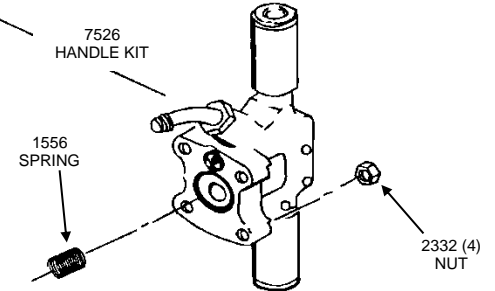

# American Pneumatic Tools

**APT MODEL 117  
PAVING BREAKER**  
PART # 5199 (7/8" HEX x 3 1/4")  
PART # 5200 (1" HEX x 4 1/4")

**STEEL VALVE TYPE**

For assistance in any sales, technical, maintenance or repair questions, please call APT @  
Phone: (800) 532-7402 or (714) 285-2828 • Fax: (800) 715-6502 or (714) 285-2829  
1000 S. Grand Ave, Santa Ana, CA 92705

# American Pneumatic Tools

**APT MODEL 117  
PAVING BREAKER**  
**PART # 5199 (7/8" HEX x 3 1/4")**  
**PART # 5200 (1" HEX x 4 1/4")**

**BALL VALVE TYPE**  
**Patent # 8,276,682 B2**

4357  
**BACK HEAD ASSEMBLY**  
 (106 BUSHING + 111 PLUG + 112 FELT + 4356 BACK HEAD)

9067 CYLINDER ASSEMBLY (191 BUSHING + 3571 CYLINDER)  
 9068 CYLINDER ASSEMBLY (192 BUSHING + 3571 CYLINDER)

For assistance in any sales, technical, maintenance or repair questions, please call APT @  
 Phone: (800) 532-7402 or (714) 285-2828 • Fax: (800) 715-6502 or (714) 285-2829  
 1000 S. Grand Ave, Santa Ana, CA 92705