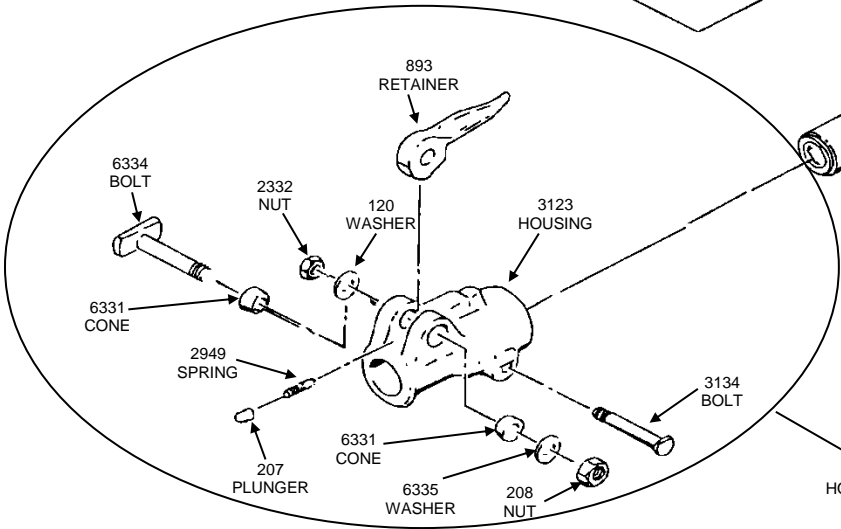

# American Pneumatic Tools

**APT MODEL 117  
PAVING BREAKER**  
PART # 5199 (7/8" HEX x 3 1/4")  
PART # 5200 (1" HEX x 4 1/4")

**STEEL VALVE TYPE**

For assistance in any sales, technical, maintenance or repair questions, please call APT @  
Phone: (800) 532-7402 or (714) 285-2828 • Fax: (800) 715-6502 or (714) 285-2829  
1000 S. Grand Ave, Santa Ana, CA 92705

# American Pneumatic Tools

**APT MODEL 117  
PAVING BREAKER**  
**PART # 5199 (7/8" HEX x 3 1/4")**  
**PART # 5200 (1" HEX x 4 1/4")**

**BALL VALVE TYPE**  
**Patent # 8,276,682 B2**

4357  
**BACK HEAD ASSEMBLY**  
 (106 BUSHING + 111 PLUG + 112 FELT + 4356 BACK HEAD)

9067 CYLINDER ASSEMBLY (191 BUSHING + 3571 CYLINDER)  
 9068 CYLINDER ASSEMBLY (192 BUSHING + 3571 CYLINDER)

For assistance in any sales, technical, maintenance or repair questions, please call APT @  
 Phone: (800) 532-7402 or (714) 285-2828 • Fax: (800) 715-6502 or (714) 285-2829  
 1000 S. Grand Ave, Santa Ana, CA 92705