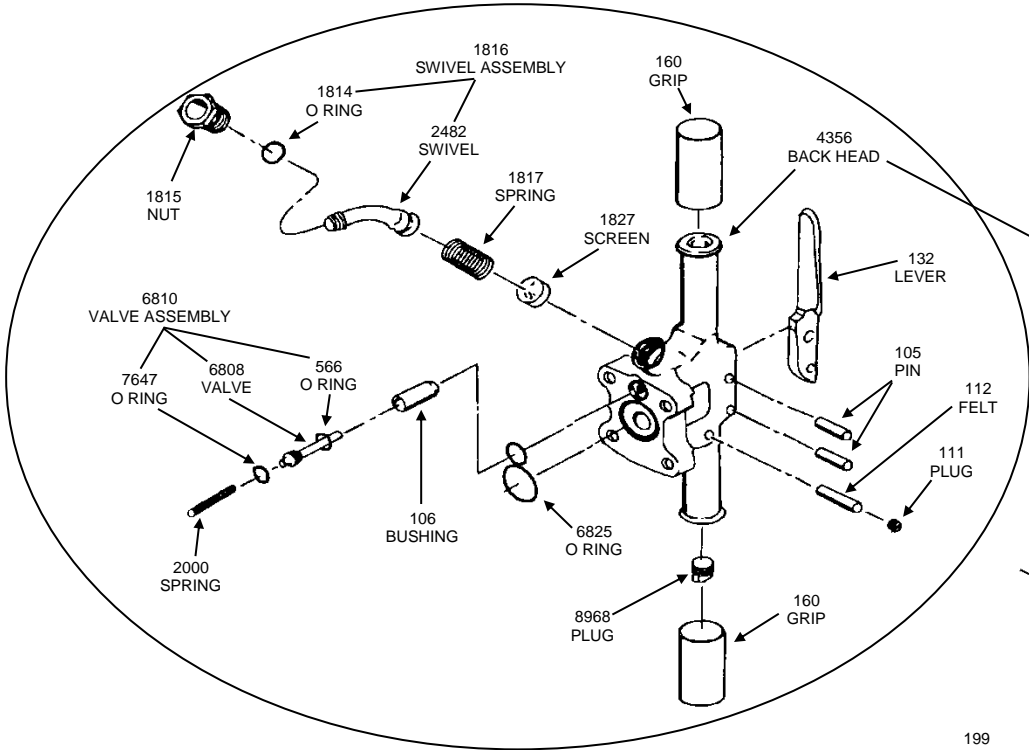

# American Pneumatic Tools

**APT MODEL 117  
PAVING BREAKER**  
PART # 5199 (7/8" HEX x 3 1/4")  
PART # 5200 (1" HEX x 4 1/4")

**STEEL VALVE TYPE**

For assistance in any sales, technical, maintenance or repair questions, please call APT @  
Phone: (800) 532-7402 or (714) 285-2828 • Fax: (800) 715-6502 or (714) 285-2829  
1000 S. Grand Ave, Santa Ana, CA 92705

# American Pneumatic Tools

**APT MODEL 117  
PAVING BREAKER**  
**PART # 5199 (7/8" HEX x 3 1/4")**  
**PART # 5200 (1" HEX x 4 1/4")**

**BALL VALVE TYPE**  
**Patent # 8,276,682 B2**

4357  
**BACK HEAD ASSEMBLY**  
 (106 BUSHING + 111 PLUG + 112 FELT + 4356 BACK HEAD)

9067 CYLINDER ASSEMBLY (191 BUSHING + 3571 CYLINDER)  
 9068 CYLINDER ASSEMBLY (192 BUSHING + 3571 CYLINDER)

For assistance in any sales, technical, maintenance or repair questions, please call APT @  
 Phone: (800) 532-7402 or (714) 285-2828 • Fax: (800) 715-6502 or (714) 285-2829  
 1000 S. Grand Ave, Santa Ana, CA 92705