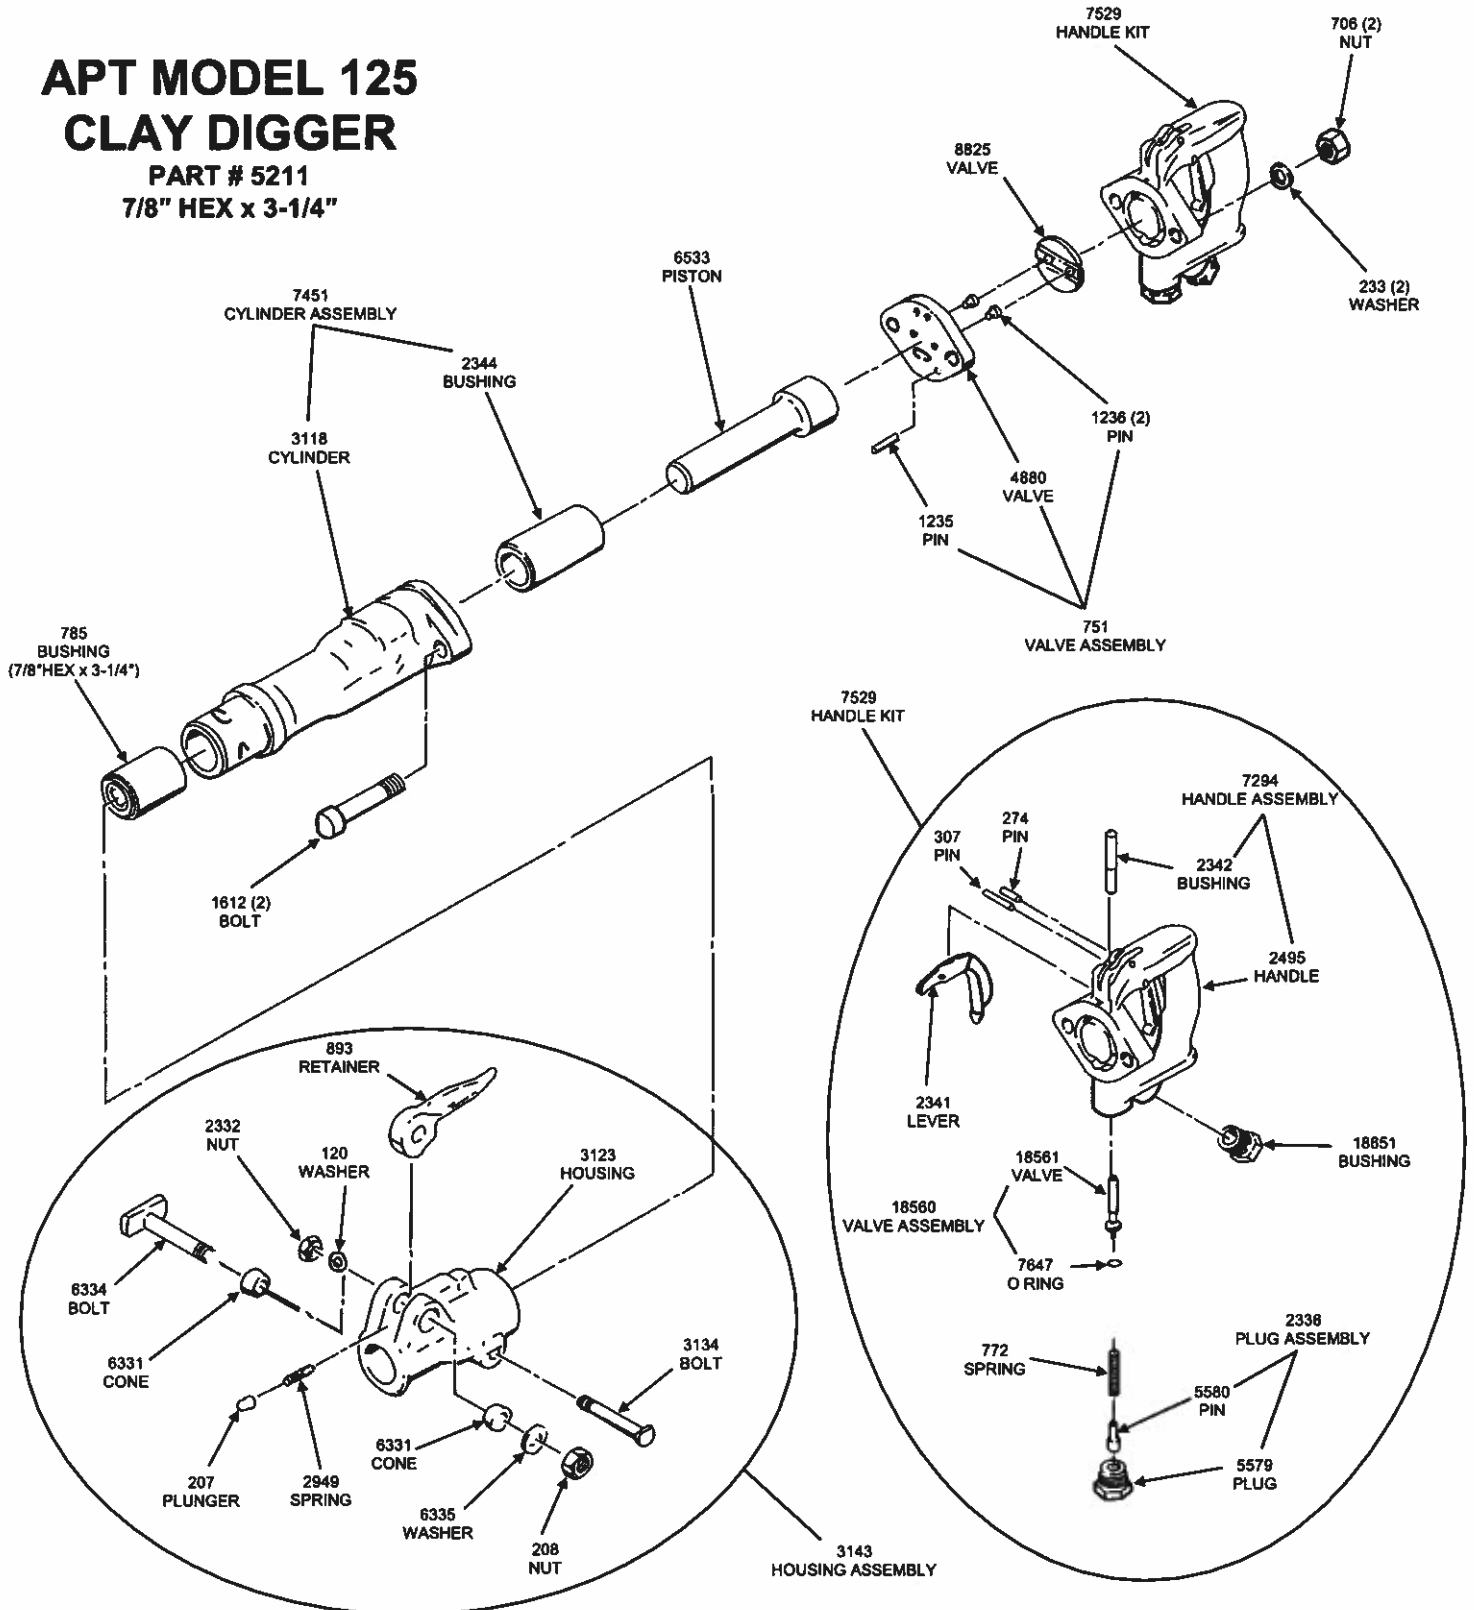

American Pneumatic Tools

APT MODEL 125 CLAY DIGGER PART # 5211 7/8" HEX x 3-1/4"

For assistance in any sales, technical, maintenance or repair questions, please call APT @
 Phone: (800) 532-7402 or (714) 285-2828 • Fax: (800) 715-6502 or (714) 285-2829
 1000 S. Grand Ave, Santa Ana, CA 92705