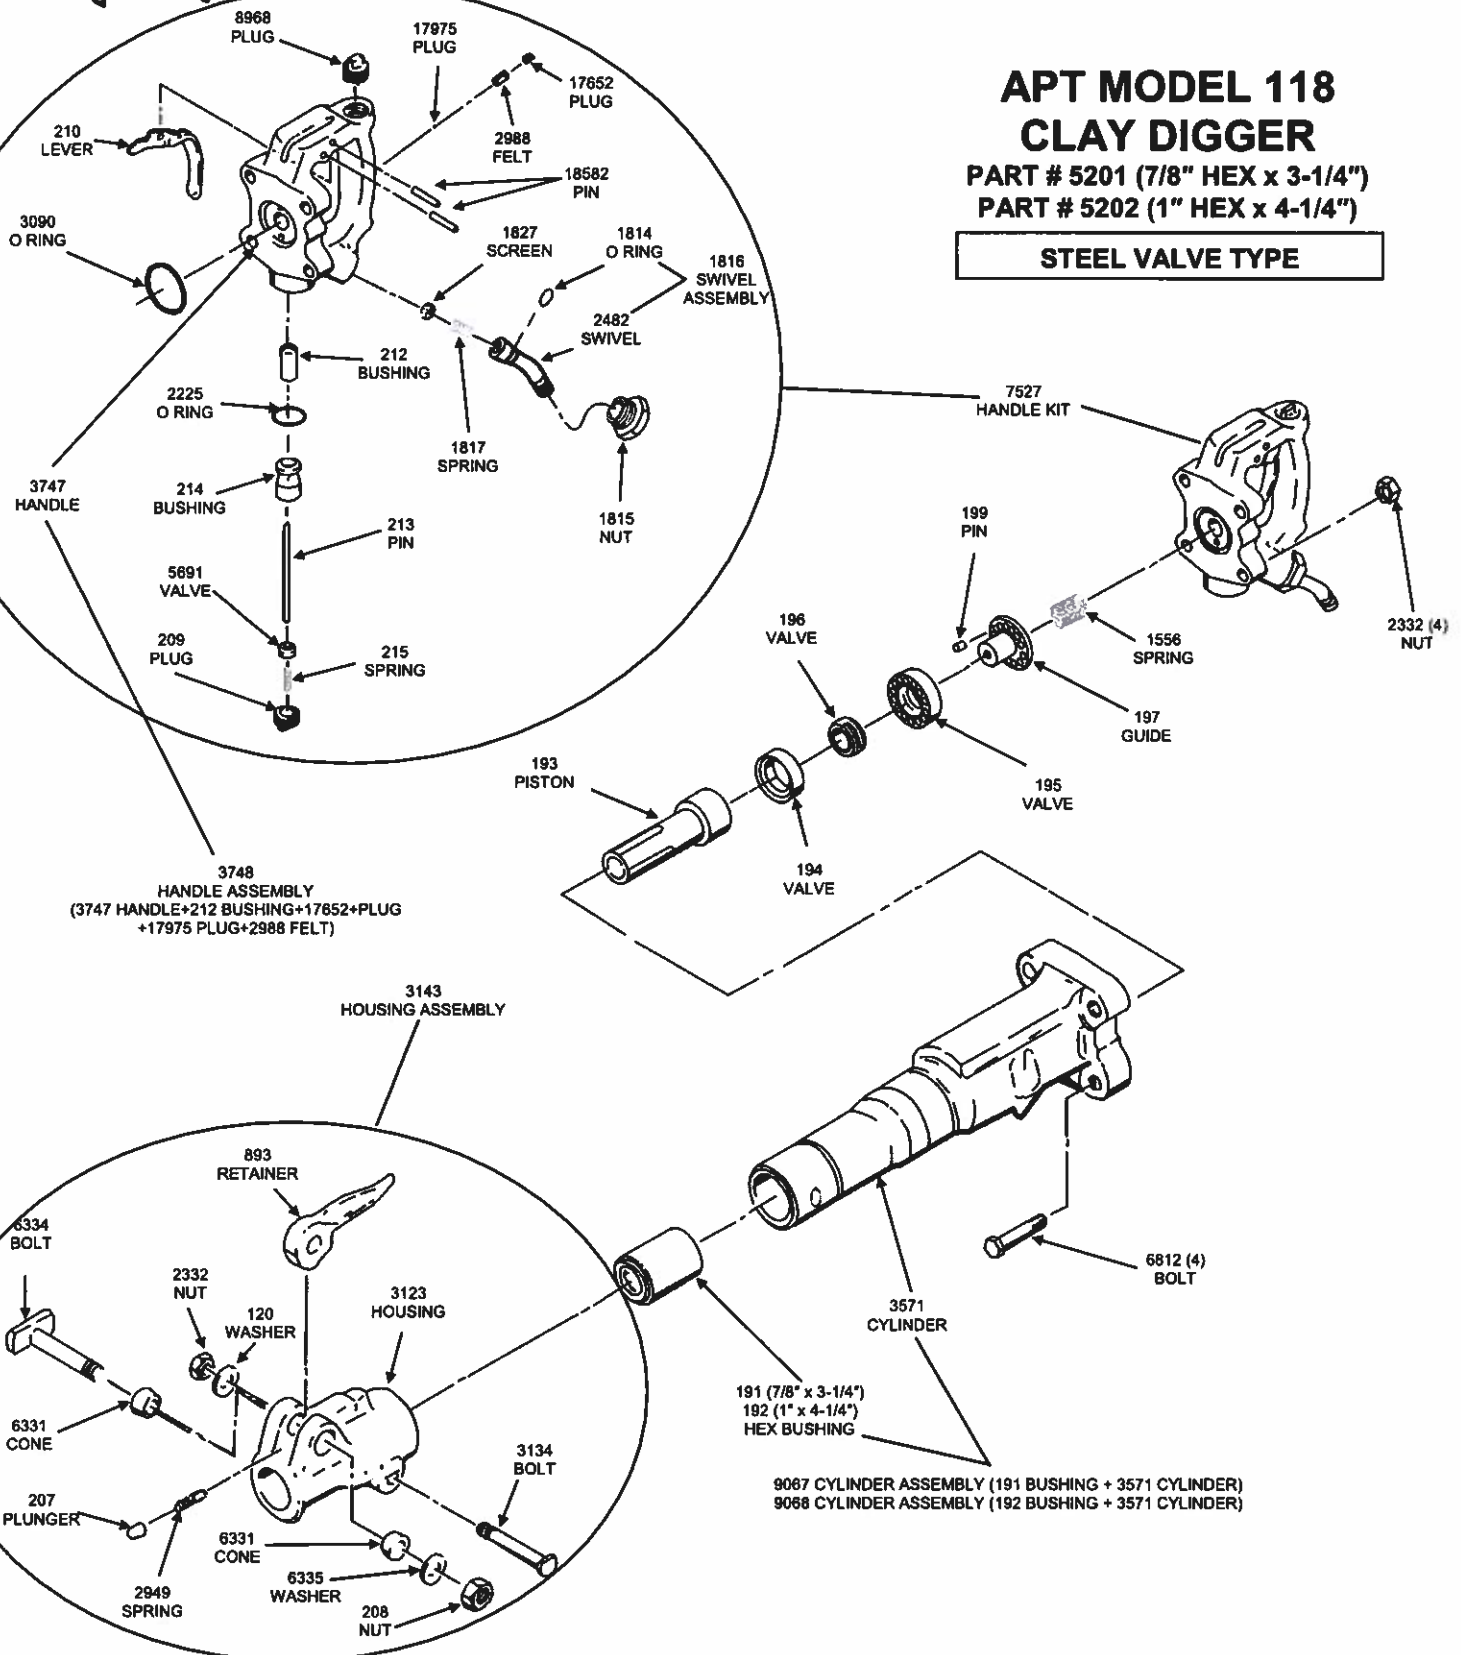

## APT MODEL 118 CLAY DIGGER

PART # 5201 (7/8" HEX x 3-1/4")  
PART # 5202 (1" HEX x 4-1/4")

**STEEL VALVE TYPE**

For assistance in any sales, technical, maintenance or repair questions, please call APT @  
Phone: (800) 532-7402 or (714) 285-2828 • Fax: (800) 715-6502 or (714) 285-2829  
1000 S. Grand Ave, Santa Ana, CA 92705

## APT MODEL 118 CLAY DIGGER

PART # 5201 (7/8" HEX x 3-1/4")  
PART # 5202 (1" HEX x 4-1/4")

**BALL VALVE TYPE**  
Patent # 8,276,682 B2

For assistance in any sales, technical, maintenance or repair questions, please call APT @