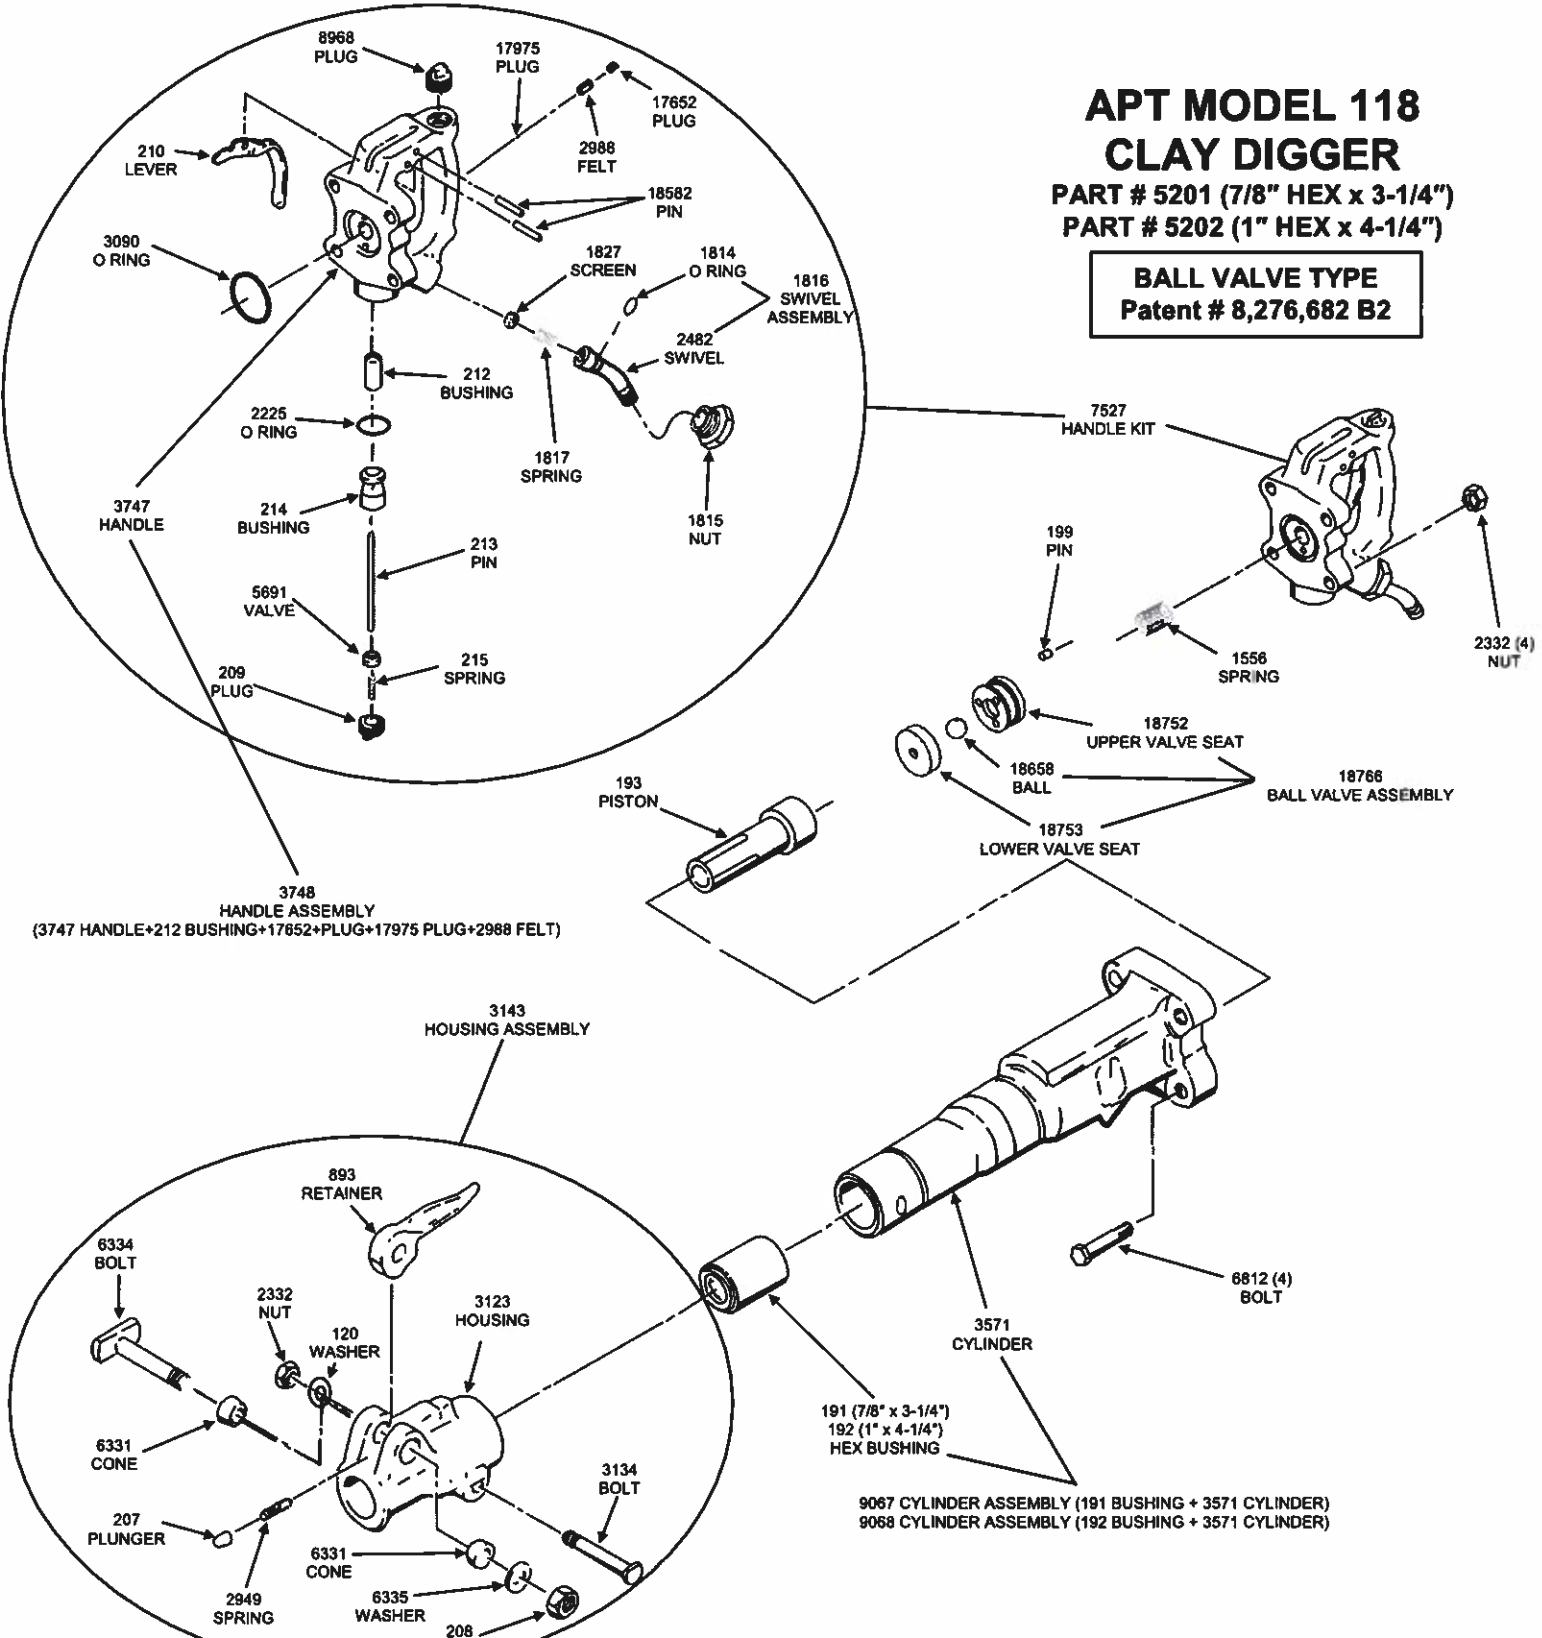

## APT MODEL 118 CLAY DIGGER

PART # 5201 (7/8" HEX x 3-1/4")  
PART # 5202 (1" HEX x 4-1/4")

**STEEL VALVE TYPE**

For assistance in any sales, technical, maintenance or repair questions, please call APT @  
Phone: (800) 532-7402 or (714) 285-2828 • Fax: (800) 715-6502 or (714) 285-2829  
1000 S. Grand Ave, Santa Ana, CA 92705

## APT MODEL 118 CLAY DIGGER

PART # 5201 (7/8" HEX x 3-1/4")  
PART # 5202 (1" HEX x 4-1/4")

**BALL VALVE TYPE**  
Patent # 8,276,682 B2

For assistance in any sales, technical, maintenance or repair questions, please call APT @