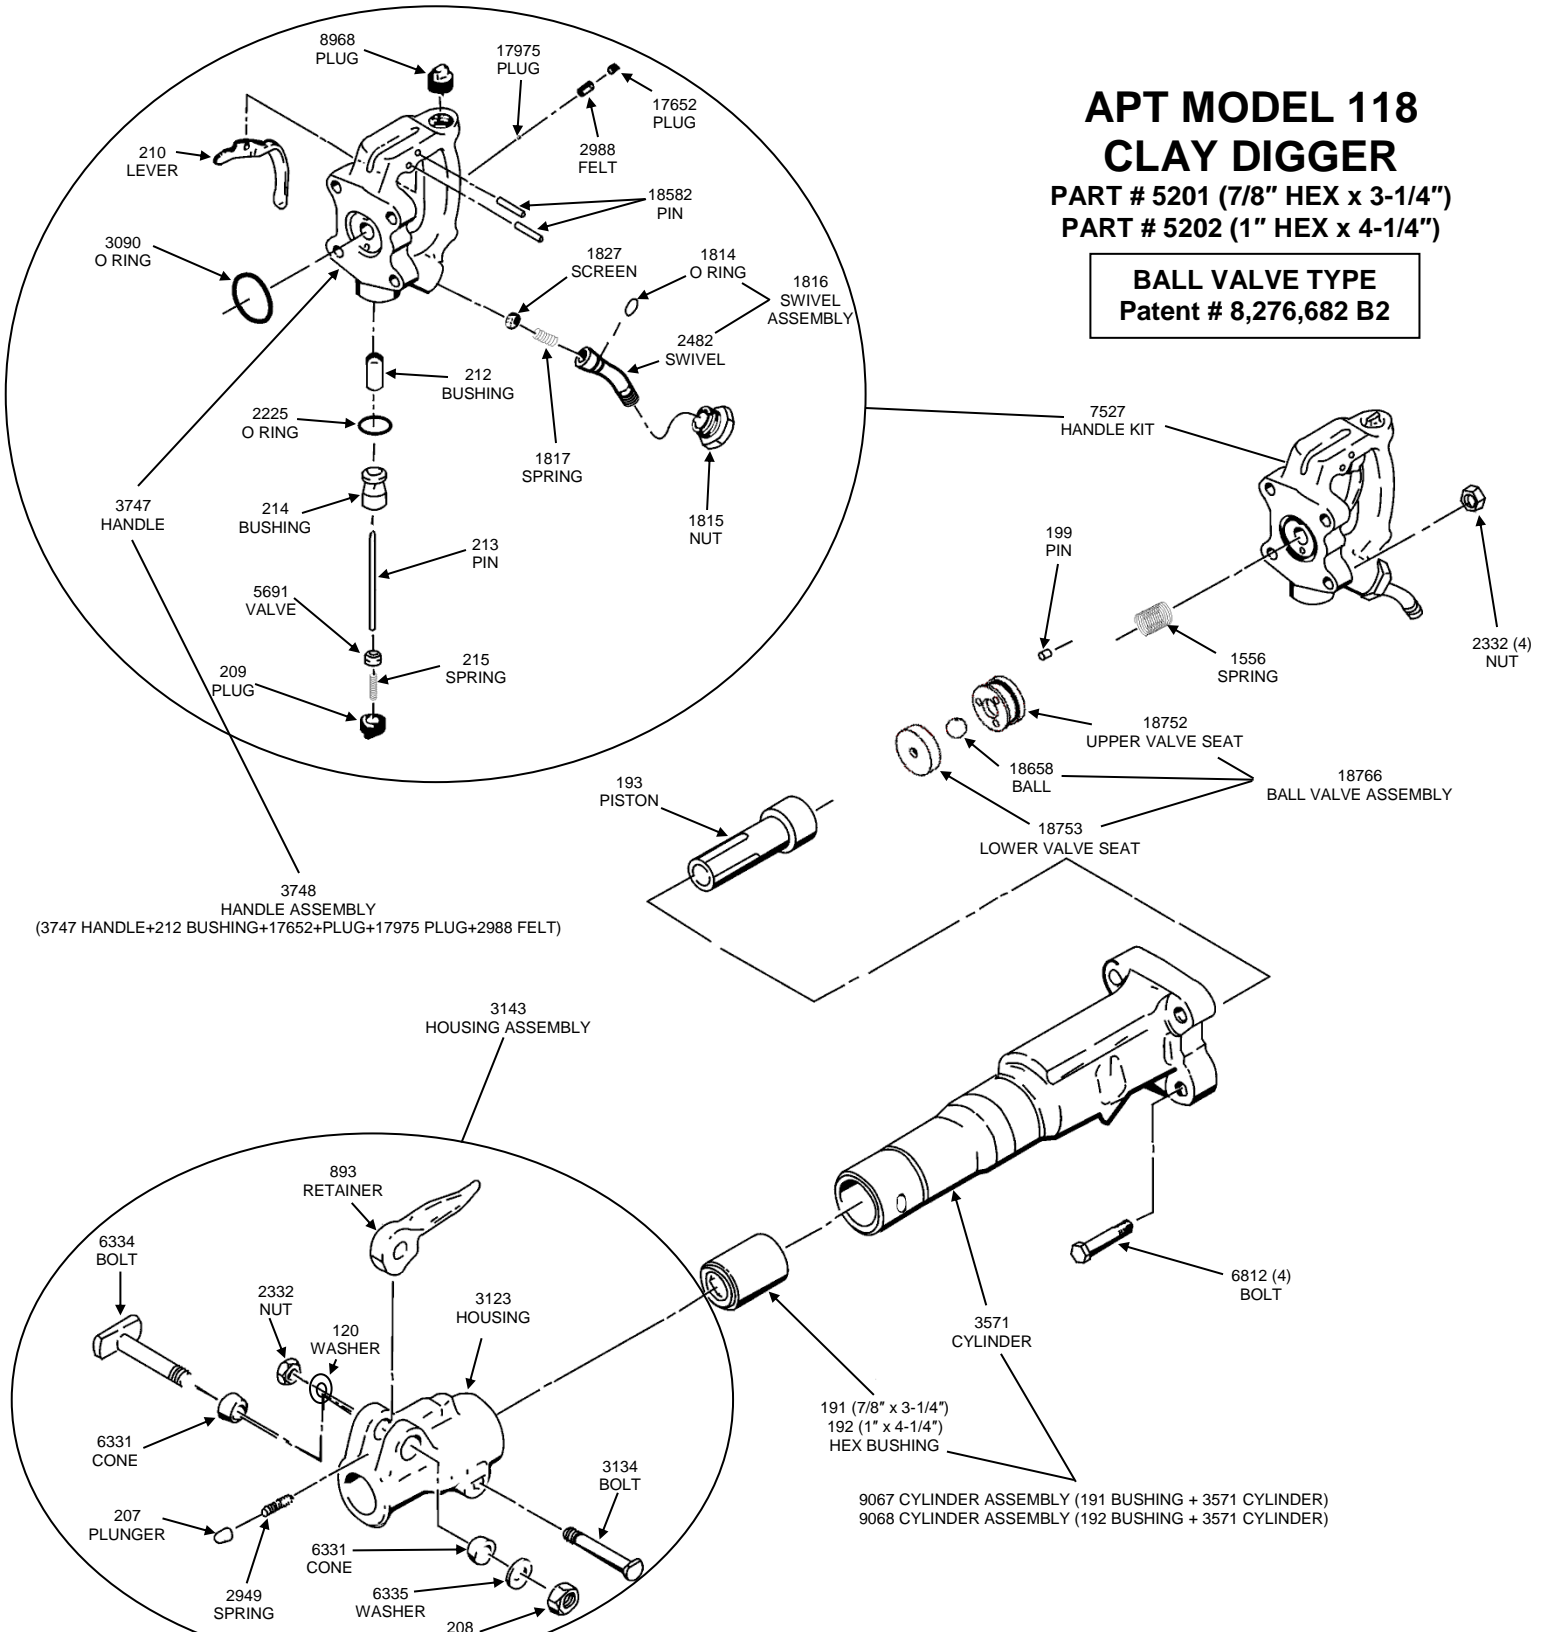

Website: www.apr-tools.com • e-mail: info@apr-tools.com

TDS-1050 Rev B

American Pneumatic Tools

**APT MODEL 119
TRENCH DIGGER**
PART # 5203 (7/8" HEX x 3-1/4")
PART # 5204 (1" HEX x 4-1/4")

STEEL VALVE TYPE

Website: www.apr-tools.com • e-mail: info@apr-tools.com

TDS-1052 Rev B

American Pneumatic Tools

APT MODEL 125 CLAY DIGGER PART # 5211 7/8" HEX x 3-1/4"

For assistance in any sales, technical, maintenance or repair questions, please call APT @
Phone: (800) 532-7402 or (714) 285-2828 • Fax: (800) 715-6502 or (714) 285-2829
1000 S. Grand Ave, Santa Ana, CA 92705

Website: www.apr-tools.com • e-mail: info@apr-tools.com

TDS-1054 Rev B

American Pneumatic Tools

**APT MODEL 118
CLAY DIGGER**
PART # 5201 (7/8" HEX x 3-1/4")
PART # 5202 (1" HEX x 4-1/4")

BALL VALVE TYPE
Patent # 8,276,682 B2

Website: www.apptools.com • e-mail: info@apptools.com TDS-1107 Rev B
© 2017 AMERICAN PNEUMATIC TOOLS a business unit within: Construction Equipment North America LLC.

American Pneumatic Tools

**APT MODEL 119
TRENCH DIGGER**
PART # 5203 (7/8" HEX x 3-1/4")
PART # 5204 (1" HEX x 4-1/4")