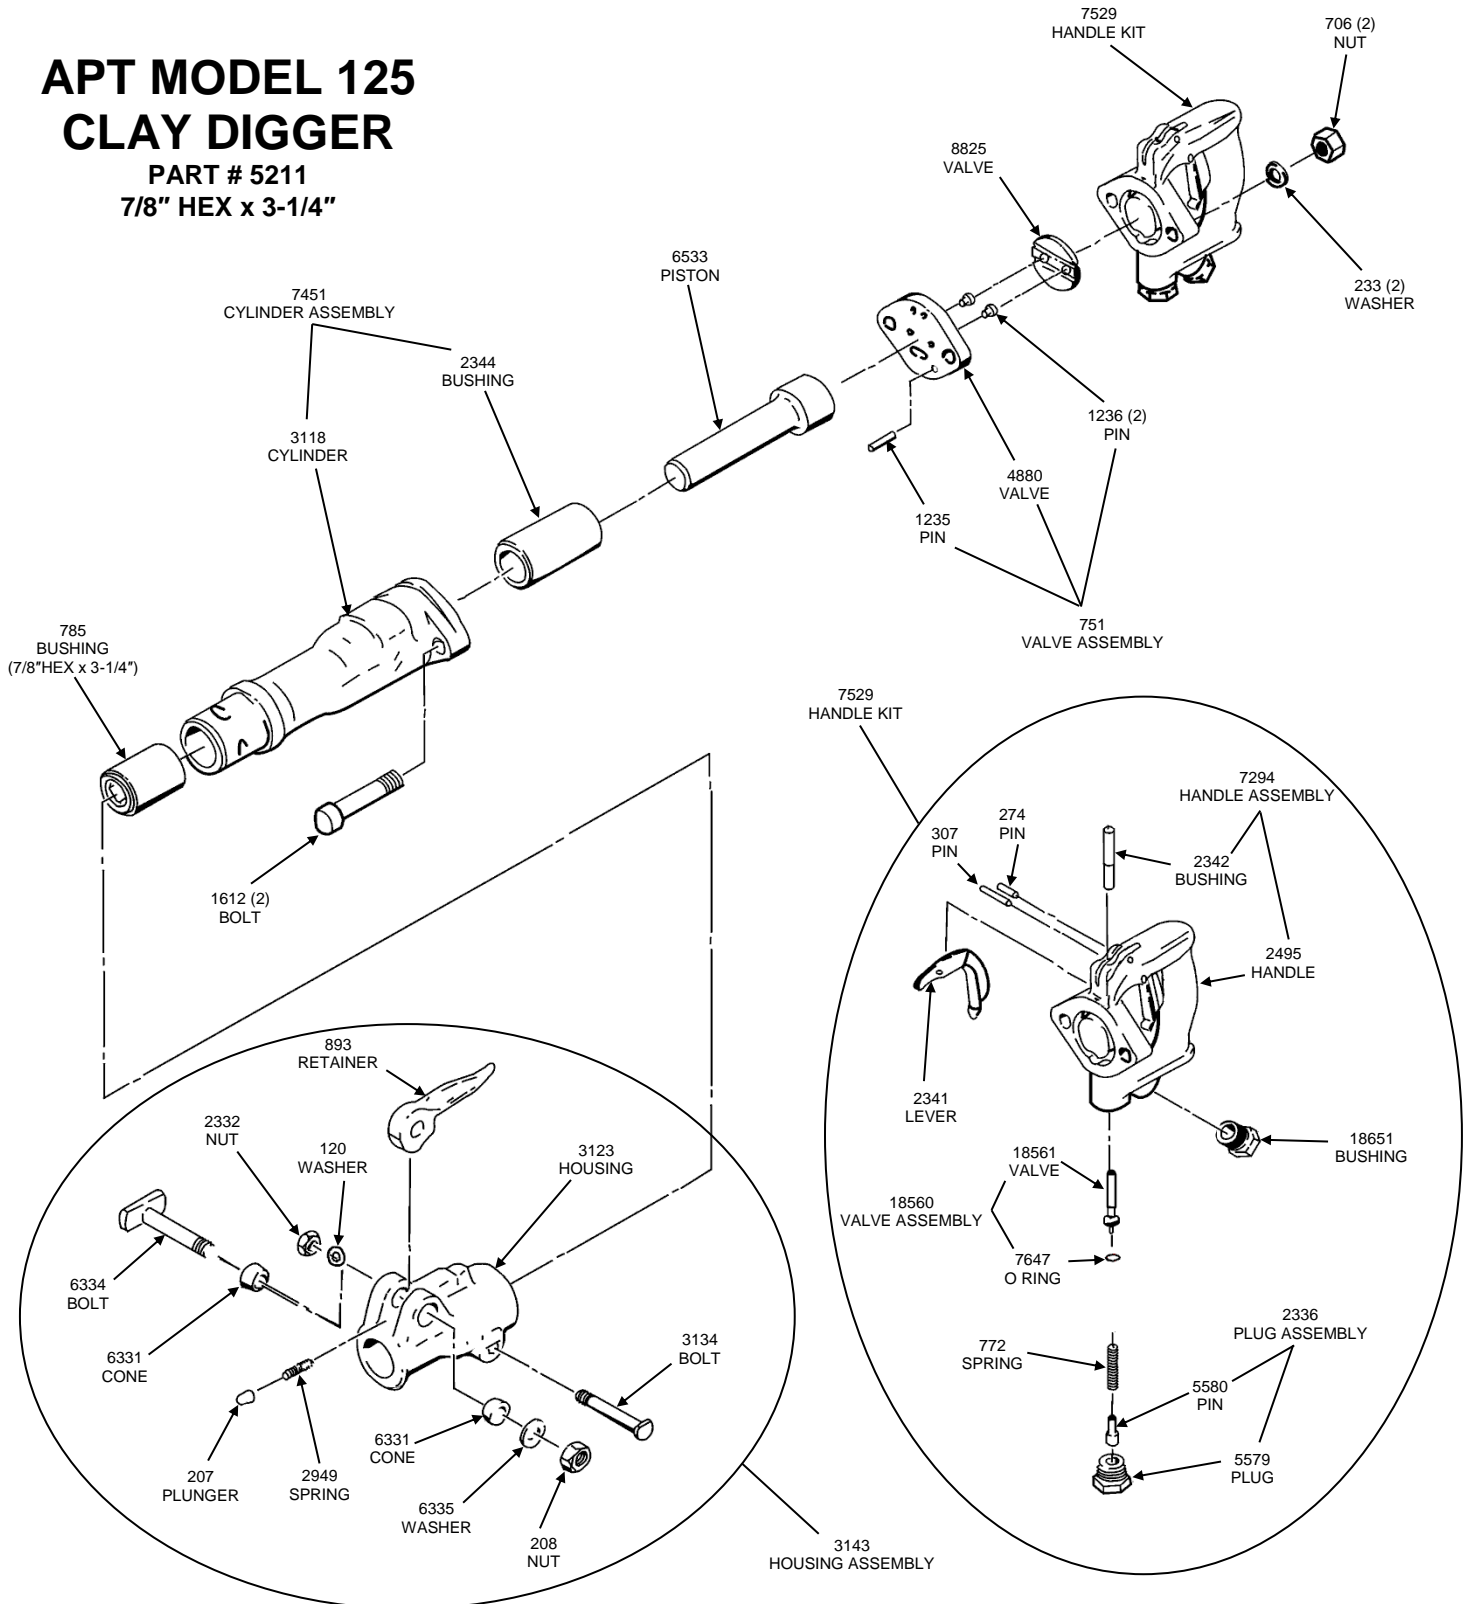

American Pneumatic Tools

APT MODEL 125 CLAY DIGGER PART # 5211 7/8" HEX x 3-1/4"