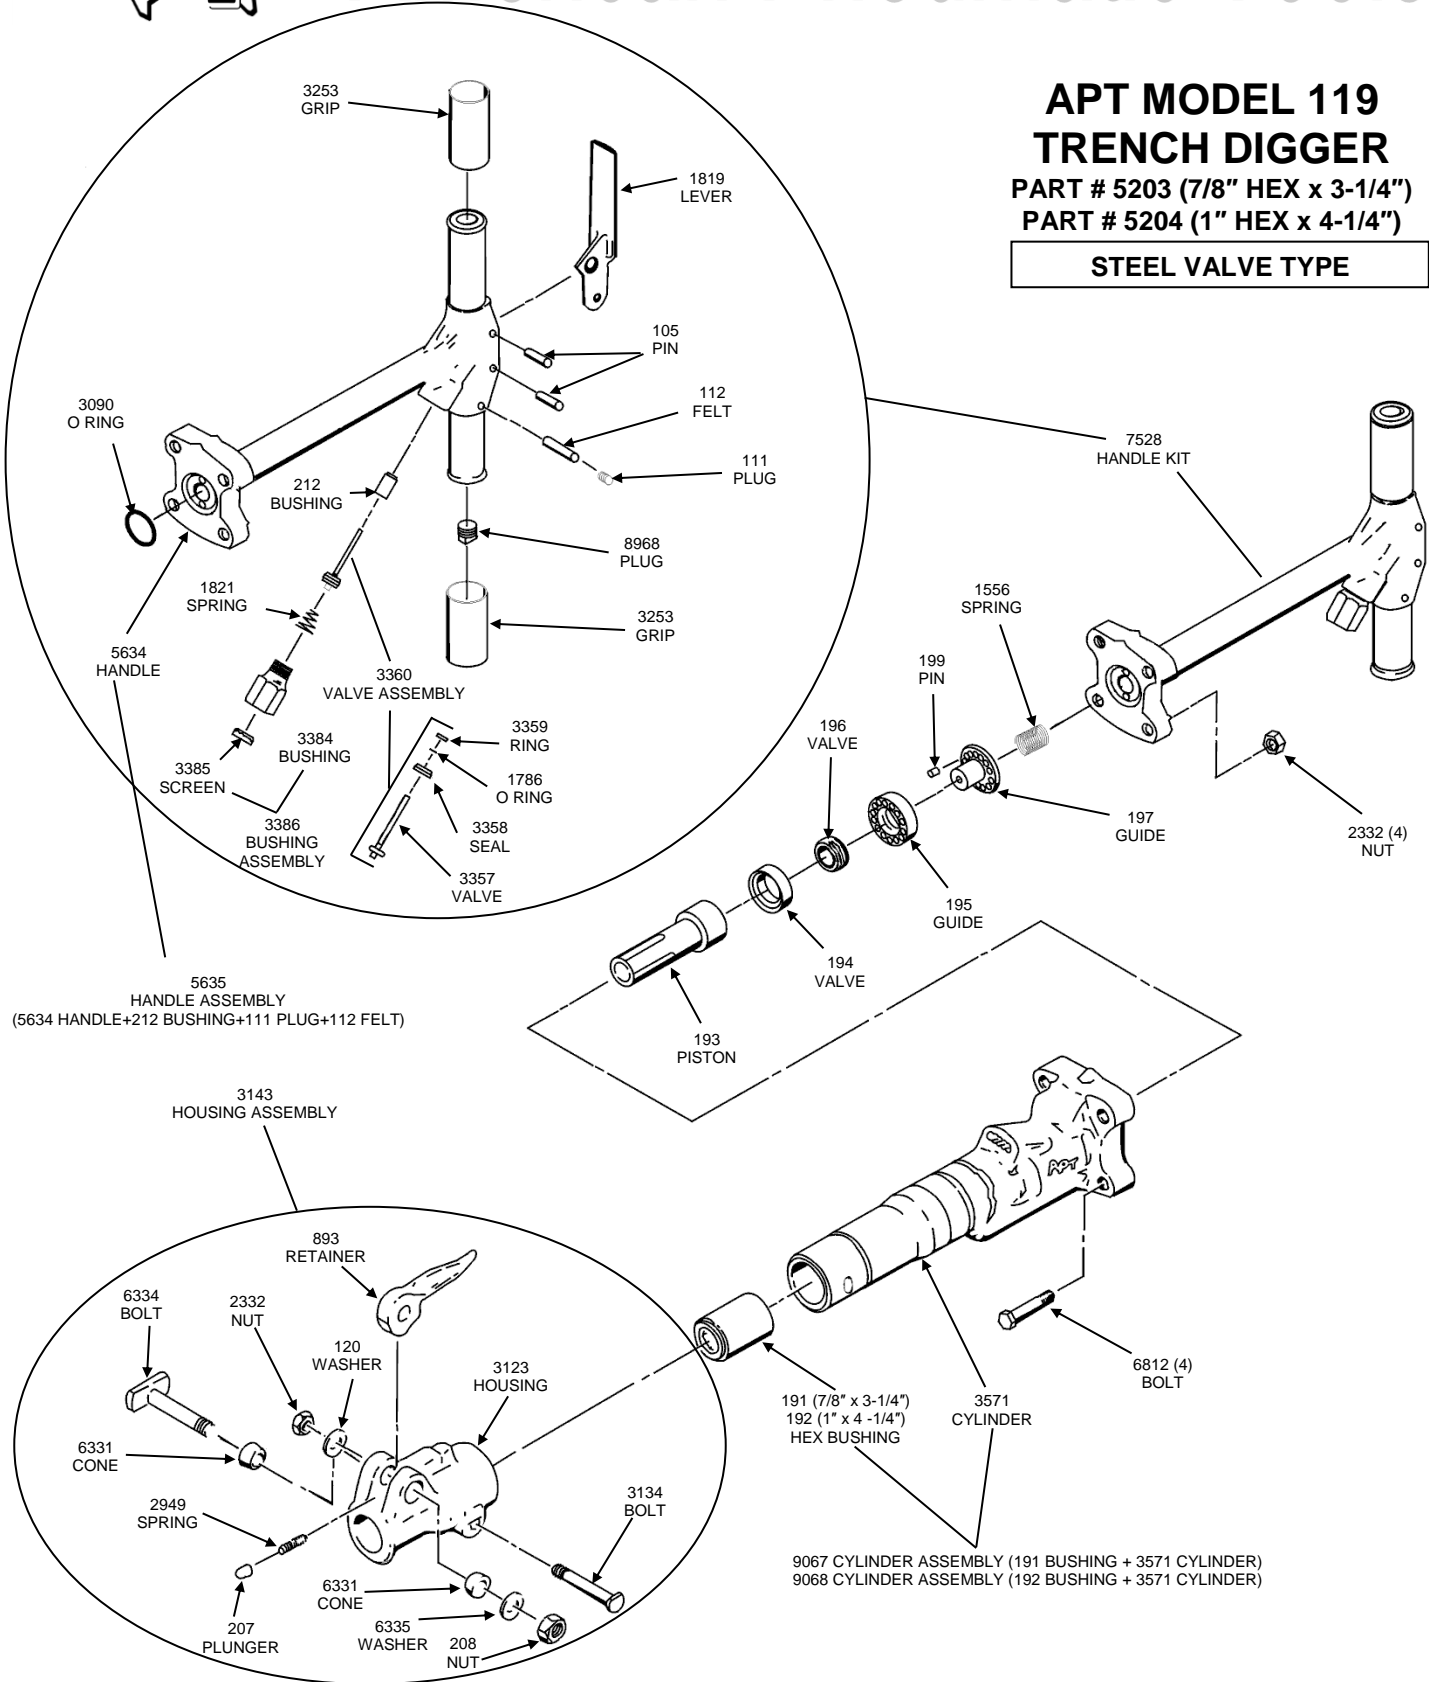

American Pneumatic Tools

APT MODEL 118 CLAY DIGGER

PART # 5201 (7/8" HEX x 3-1/4")
PART # 5202 (1" HEX x 4-1/4")

STEEL VALVE TYPE

For assistance in any sales, technical, maintenance or repair questions, please call APT @
Phone: (800) 532-7402 or (714) 285-2828 • Fax: (800) 715-6502 or (714) 285-2829
1000 S. Grand Ave, Santa Ana, CA 92705

Website: www.apr-tools.com • e-mail: info@apr-tools.com

TDS-1050 Rev B

American Pneumatic Tools

**APT MODEL 119
TRENCH DIGGER**
PART # 5203 (7/8" HEX x 3-1/4")
PART # 5204 (1" HEX x 4-1/4")

STEEL VALVE TYPE

Website: www.apr-tools.com • e-mail: info@apr-tools.com

TDS-1054 Rev B

American Pneumatic Tools

**APT MODEL 118
CLAY DIGGER**
PART # 5201 (7/8" HEX x 3-1/4")
PART # 5202 (1" HEX x 4-1/4")

BALL VALVE TYPE
Patent # 8,276,682 B2

Website: www.apptools.com • e-mail: info@apptools.com TDS-1107 Rev B
© 2017 AMERICAN PNEUMATIC TOOLS a business unit within: Construction Equipment North America LLC.

American Pneumatic Tools

**APT MODEL 119
TRENCH DIGGER**
PART # 5203 (7/8" HEX x 3-1/4")
PART # 5204 (1" HEX x 4-1/4")