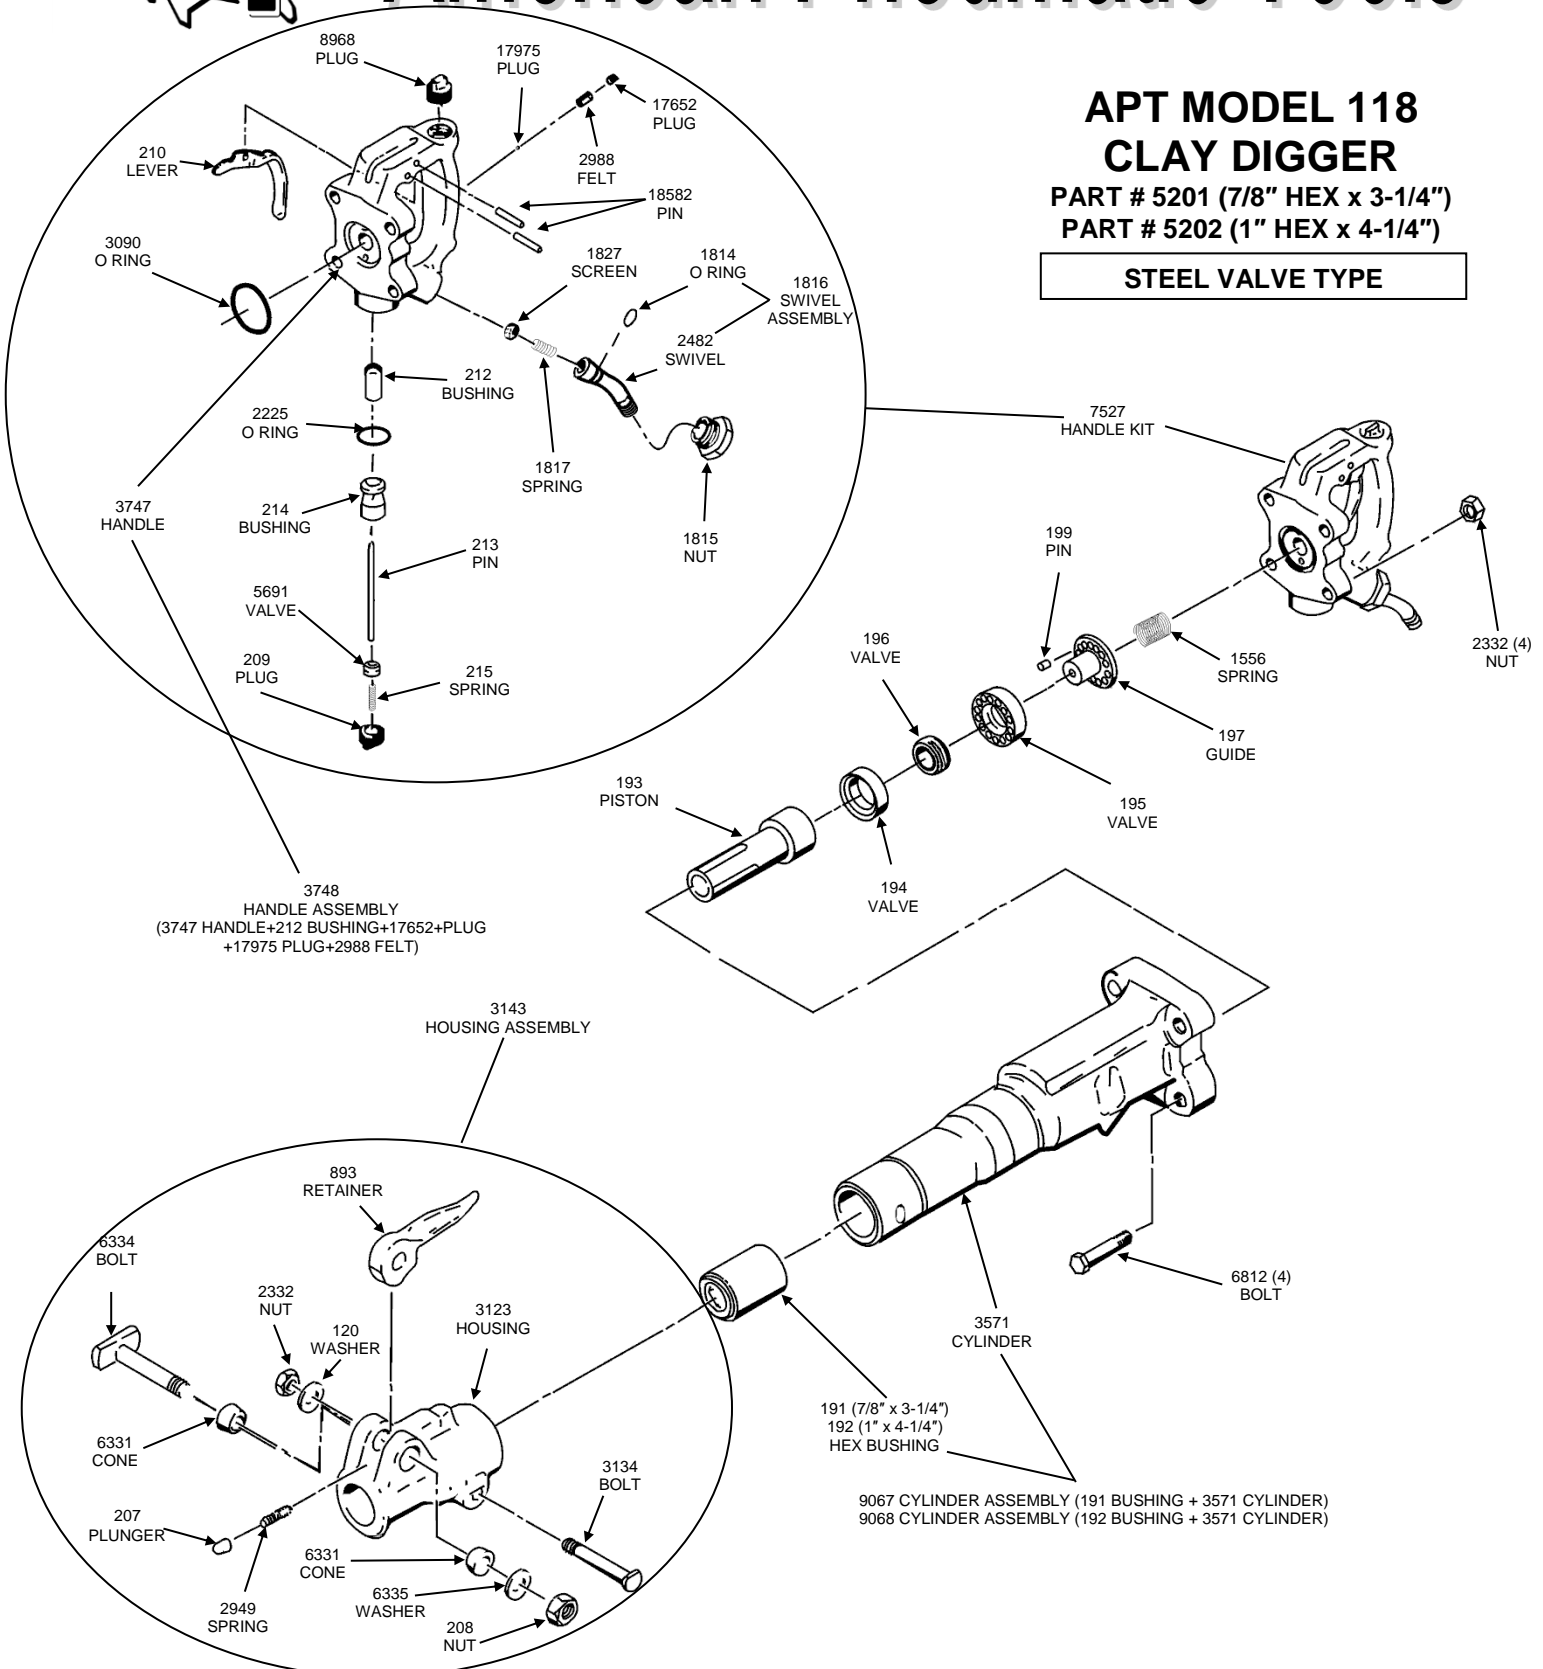

American Pneumatic Tools

APT MODEL 118 CLAY DIGGER

PART # 5201 (7/8" HEX x 3-1/4")
PART # 5202 (1" HEX x 4-1/4")

STEEL VALVE TYPE

For assistance in any sales, technical, maintenance or repair questions, please call APT @
Phone: (800) 532-7402 or (714) 285-2828 • Fax: (800) 715-6502 or (714) 285-2829
1000 S. Grand Ave, Santa Ana, CA 92705

Website: www.apr-tools.com • e-mail: info@apr-tools.com

TDS-1050 Rev B

American Pneumatic Tools

**APT MODEL 119
TRENCH DIGGER**
PART # 5203 (7/8" HEX x 3-1/4")
PART # 5204 (1" HEX x 4-1/4")

STEEL VALVE TYPE

Website: www.apr-tools.com • e-mail: info@apr-tools.com

TDS-1054 Rev B

American Pneumatic Tools

**APT MODEL 118
CLAY DIGGER**
PART # 5201 (7/8" HEX x 3-1/4")
PART # 5202 (1" HEX x 4-1/4")

BALL VALVE TYPE
Patent # 8,276,682 B2

Website: www.apptools.com • e-mail: info@apptools.com TDS-1107 Rev B
© 2017 AMERICAN PNEUMATIC TOOLS a business unit within: Construction Equipment North America LLC.

American Pneumatic Tools

**APT MODEL 119
TRENCH DIGGER**
PART # 5203 (7/8" HEX x 3-1/4")
PART # 5204 (1" HEX x 4-1/4")