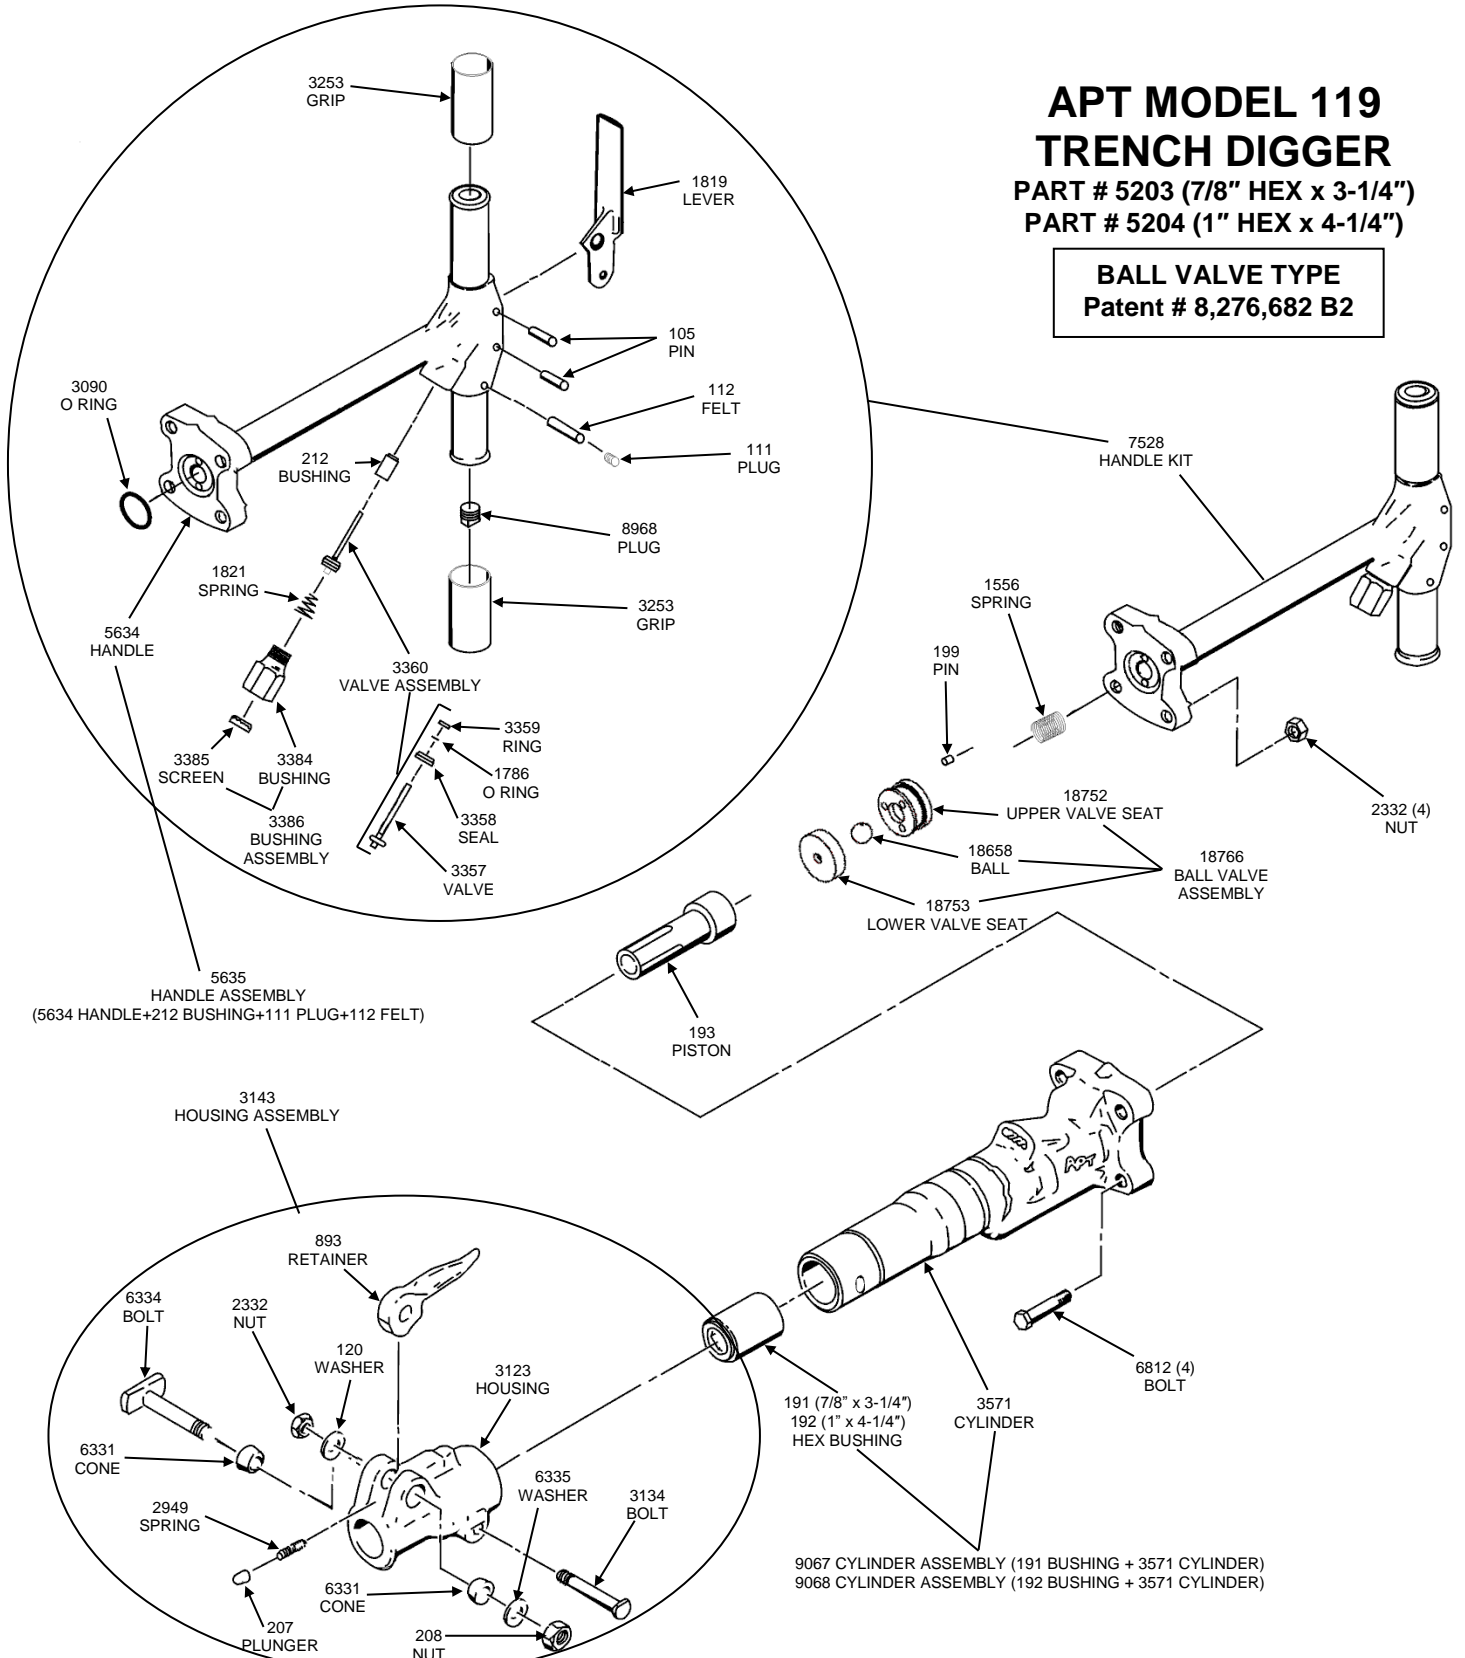

American Pneumatic Tools

**APT MODEL 119
TRENCH DIGGER**
PART # 5203 (7/8" HEX x 3-1/4")
PART # 5204 (1" HEX x 4-1/4")

BALL VALVE TYPE
Patent # 8,276,682 B2