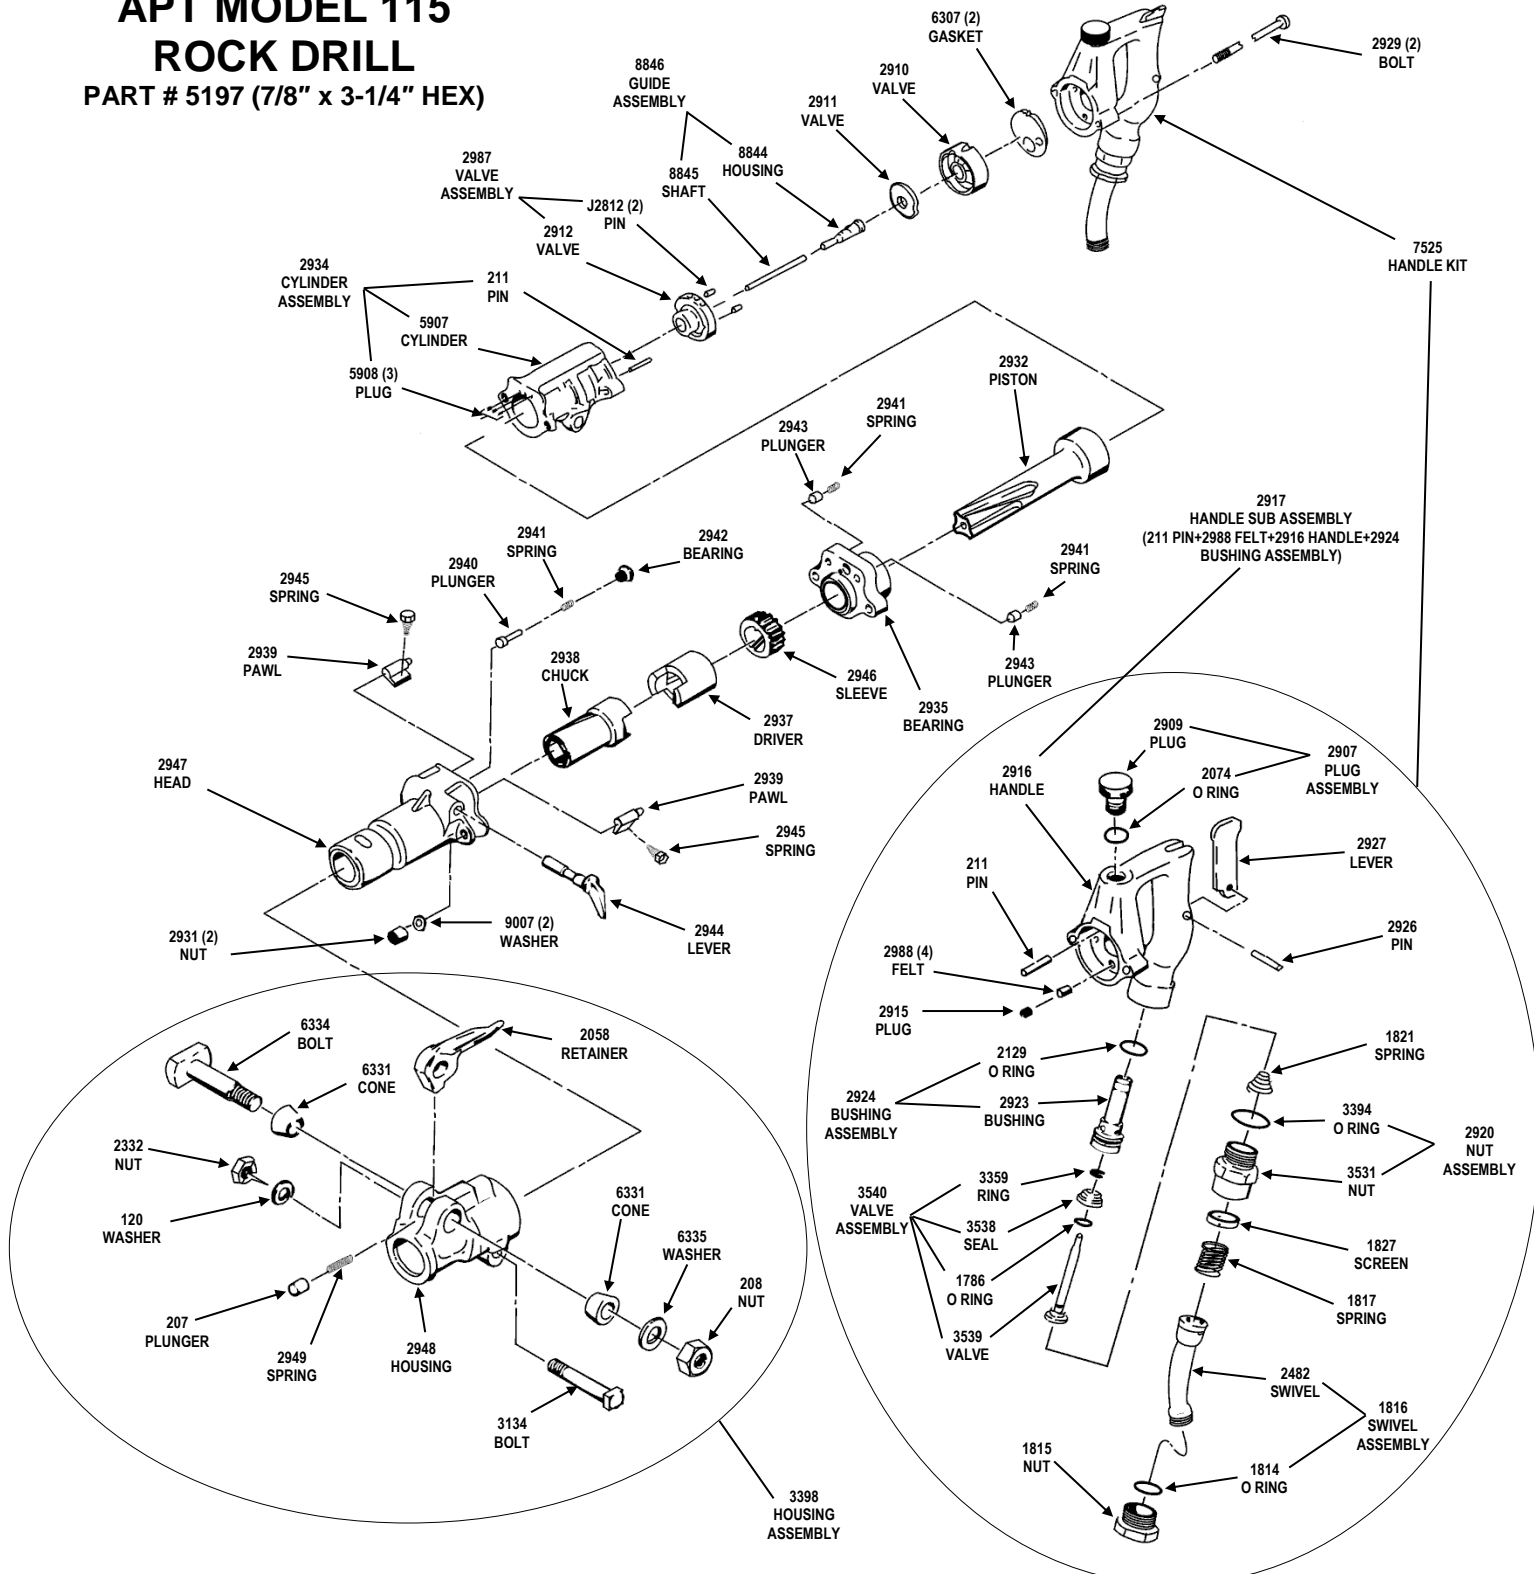

American Pneumatic Tools

APT MODEL 115 ROCK DRILL PART # 5197 (7/8" x 3-1/4" HEX)