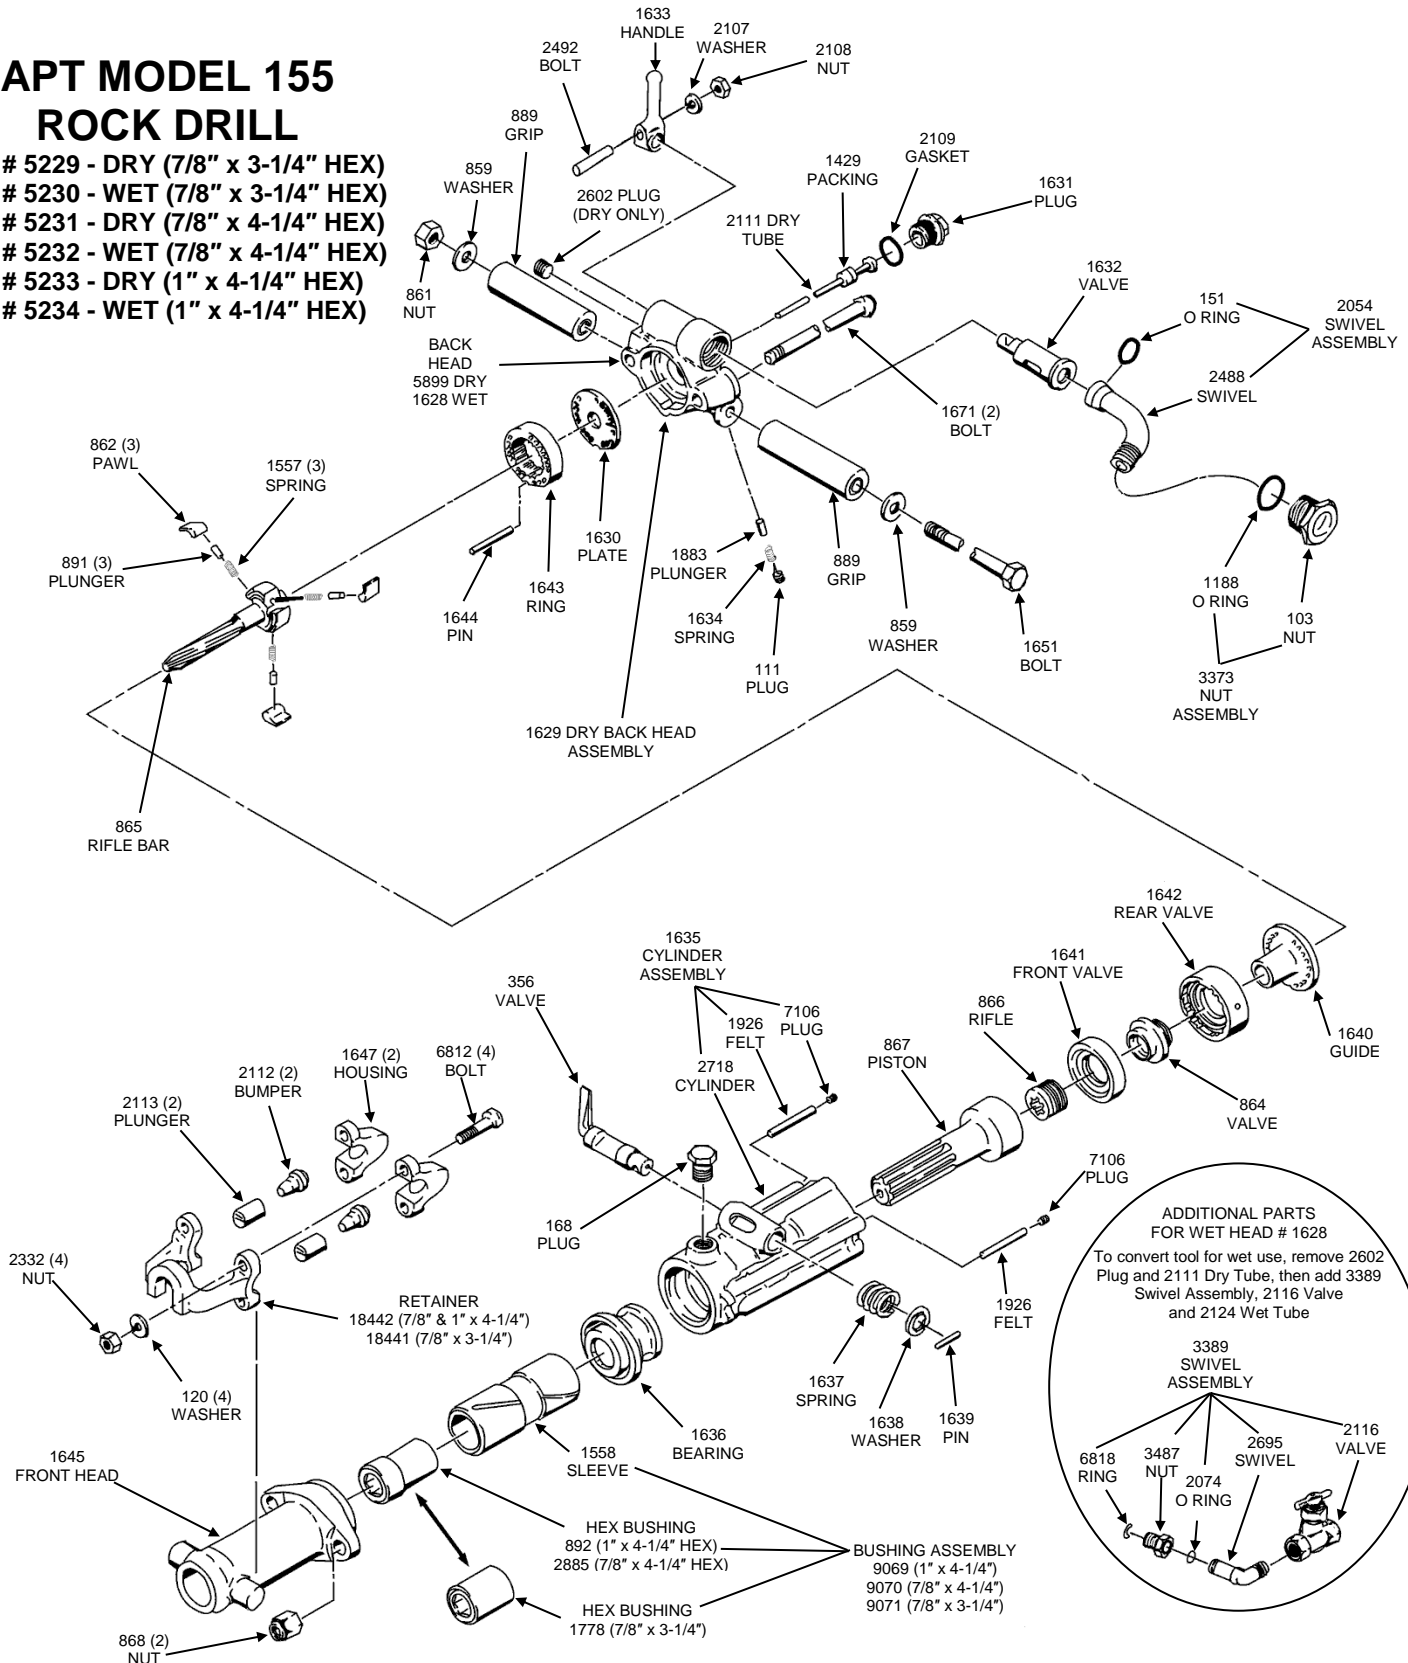

## APT MODEL 137 ROCK DRILL

- PART # 5223 - DRY (7/8" x 3-1/4" HEX)
- PART # 5224 - WET (7/8" x 3-1/4" HEX)
- PART # 5225 - DRY (7/8" x 4-1/4" HEX)
- PART # 5226 - WET (7/8" x 4-1/4" HEX)
- PART # 5227 - DRY (1" x 4-1/4" HEX)
- PART # 5228 - WET (1" x 4-1/4" HEX)

## APT MODEL 155 ROCK DRILL

- PART # 5229 - DRY (7/8" x 3-1/4" HEX)
- PART # 5230 - WET (7/8" x 3-1/4" HEX)
- PART # 5231 - DRY (7/8" x 4-1/4" HEX)
- PART # 5232 - WET (7/8" x 4-1/4" HEX)
- PART # 5233 - DRY (1" x 4-1/4" HEX)
- PART # 5234 - WET (1" x 4-1/4" HEX)