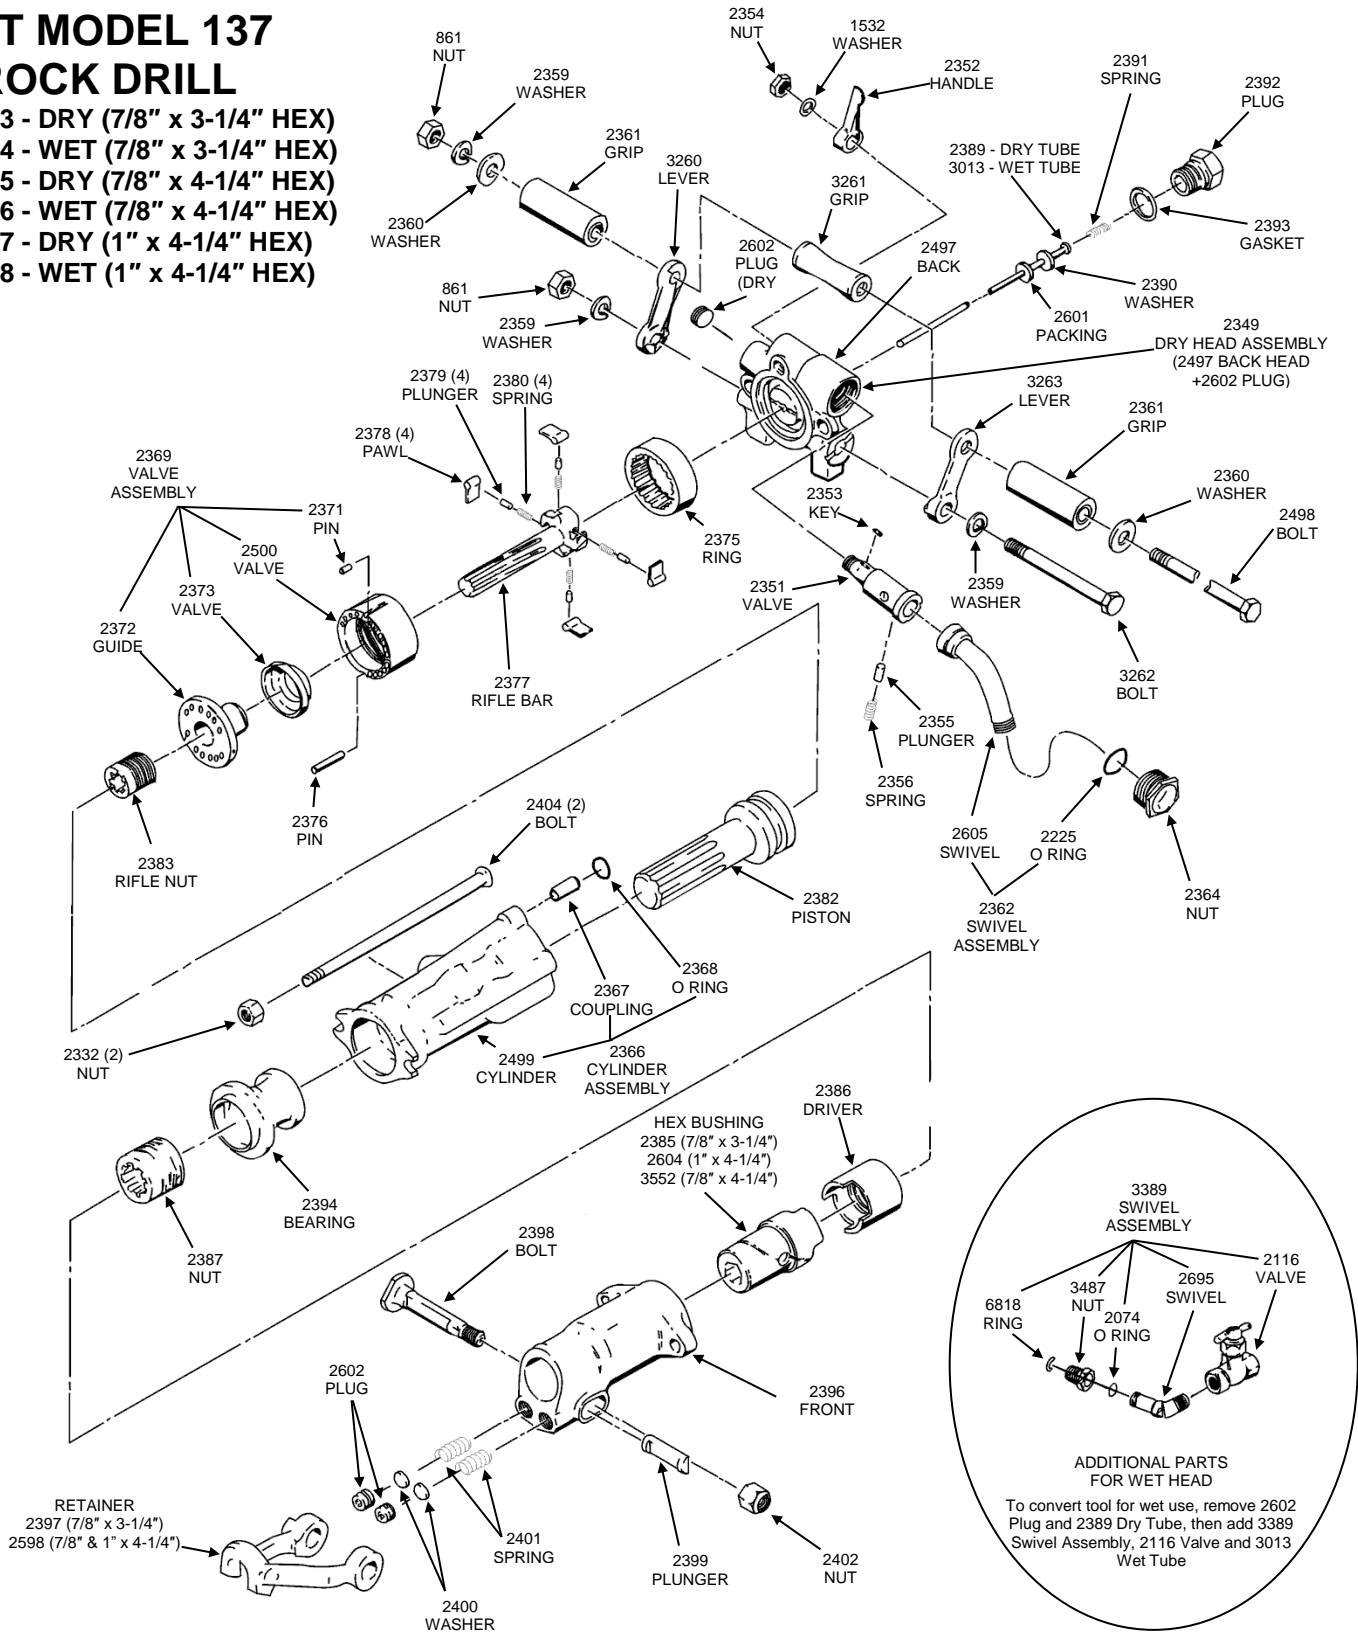

## APT MODEL 137 ROCK DRILL

- PART # 5223 - DRY (7/8" x 3-1/4" HEX)
- PART # 5224 - WET (7/8" x 3-1/4" HEX)
- PART # 5225 - DRY (7/8" x 4-1/4" HEX)
- PART # 5226 - WET (7/8" x 4-1/4" HEX)
- PART # 5227 - DRY (1" x 4-1/4" HEX)
- PART # 5228 - WET (1" x 4-1/4" HEX)

## APT MODEL 155 ROCK DRILL

- PART # 5229 - DRY (7/8" x 3-1/4" HEX)
- PART # 5230 - WET (7/8" x 3-1/4" HEX)
- PART # 5231 - DRY (7/8" x 4-1/4" HEX)
- PART # 5232 - WET (7/8" x 4-1/4" HEX)
- PART # 5233 - DRY (1" x 4-1/4" HEX)
- PART # 5234 - WET (1" x 4-1/4" HEX)