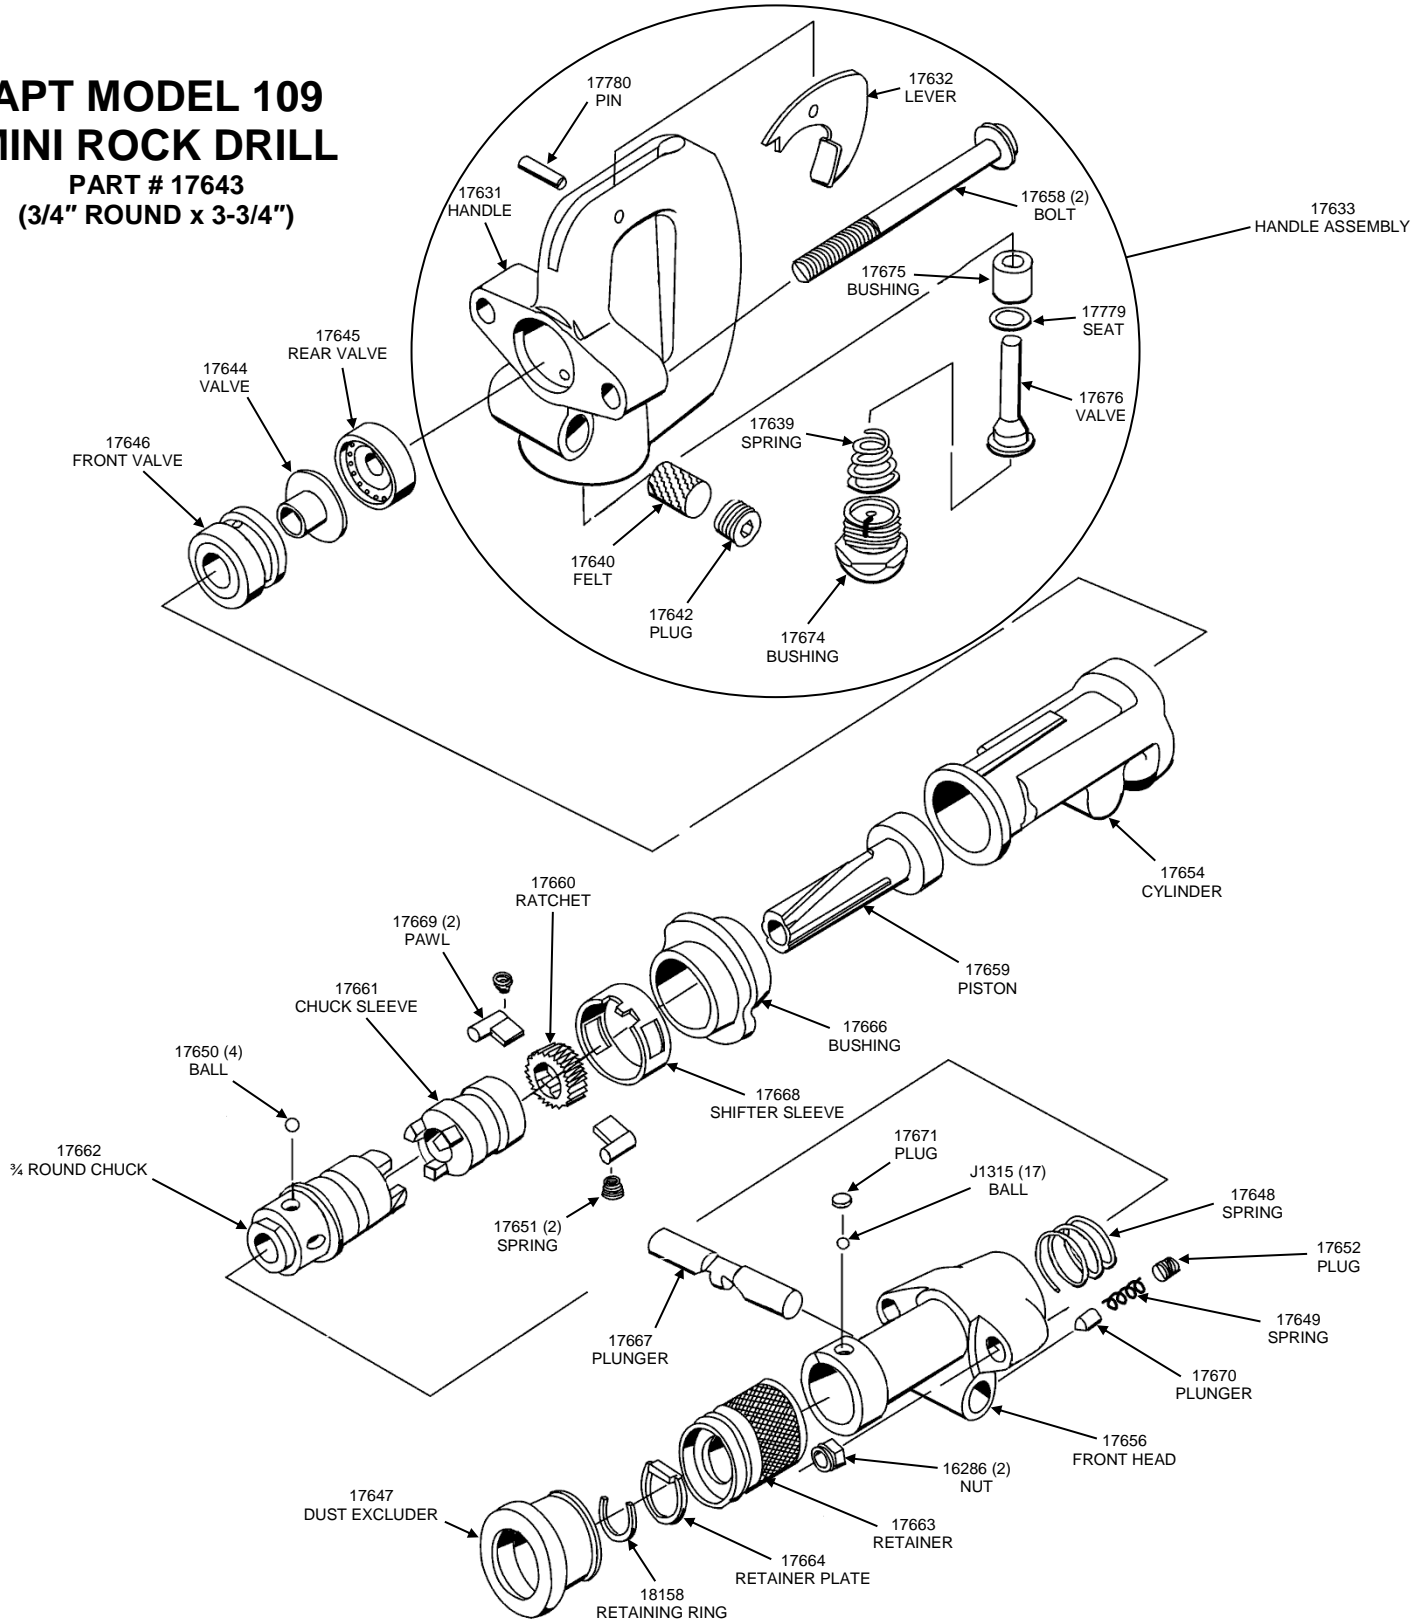

American Pneumatic Tools

APT MODEL 109 MINI ROCK DRILL PART # 17643 (3/4" ROUND x 3-3/4")