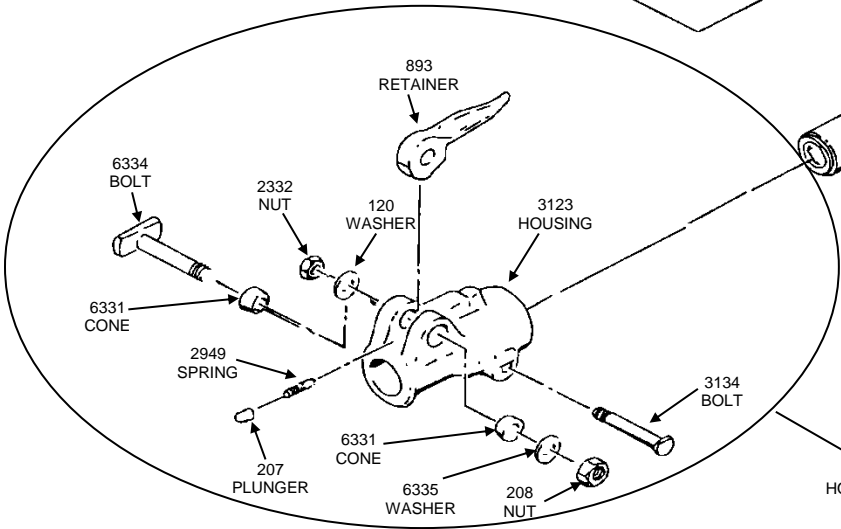

9067 CYLINDER ASSEMBLY (191 BUSHING + 3571 CYLINDER)
9068 CYLINDER ASSEMBLY (192 BUSHING + 3571 CYLINDER)