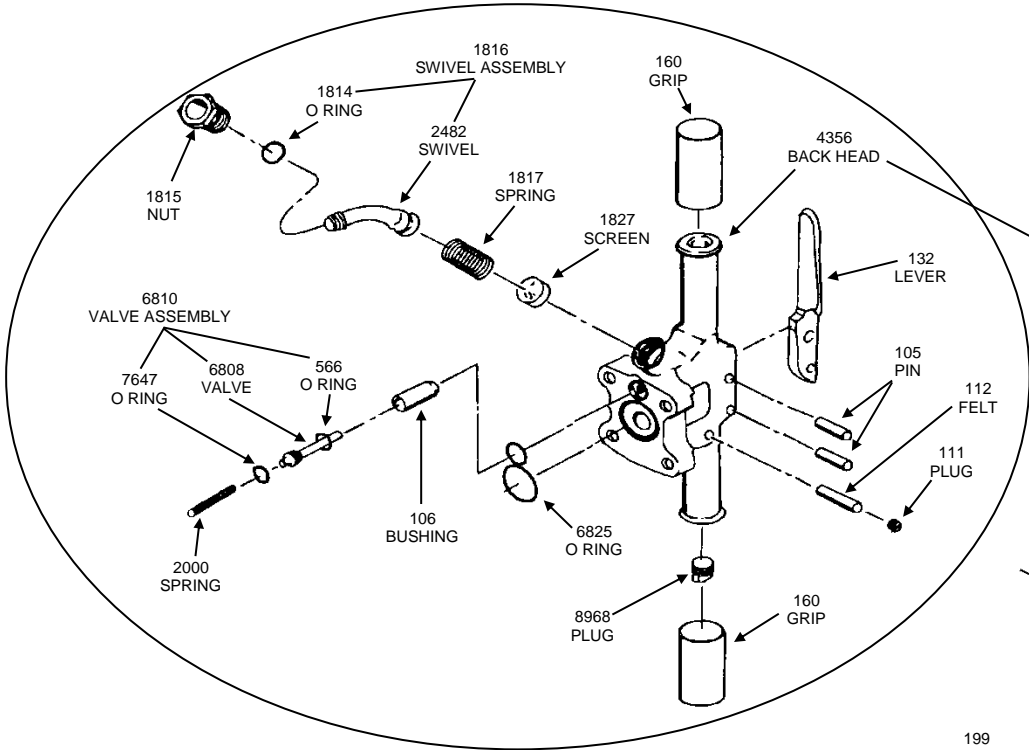

# American Pneumatic Tools

**APT MODEL 117  
PAVING BREAKER**  
**PART # 5199 (7/8" HEX x 3 1/4")**  
**PART # 5200 (1" HEX x 4 1/4")**

**BALL VALVE TYPE**  
**Patent # 8,276,682 B2**

4357  
**BACK HEAD ASSEMBLY**  
 (106 BUSHING + 111 PLUG + 112 FELT + 4356 BACK HEAD)