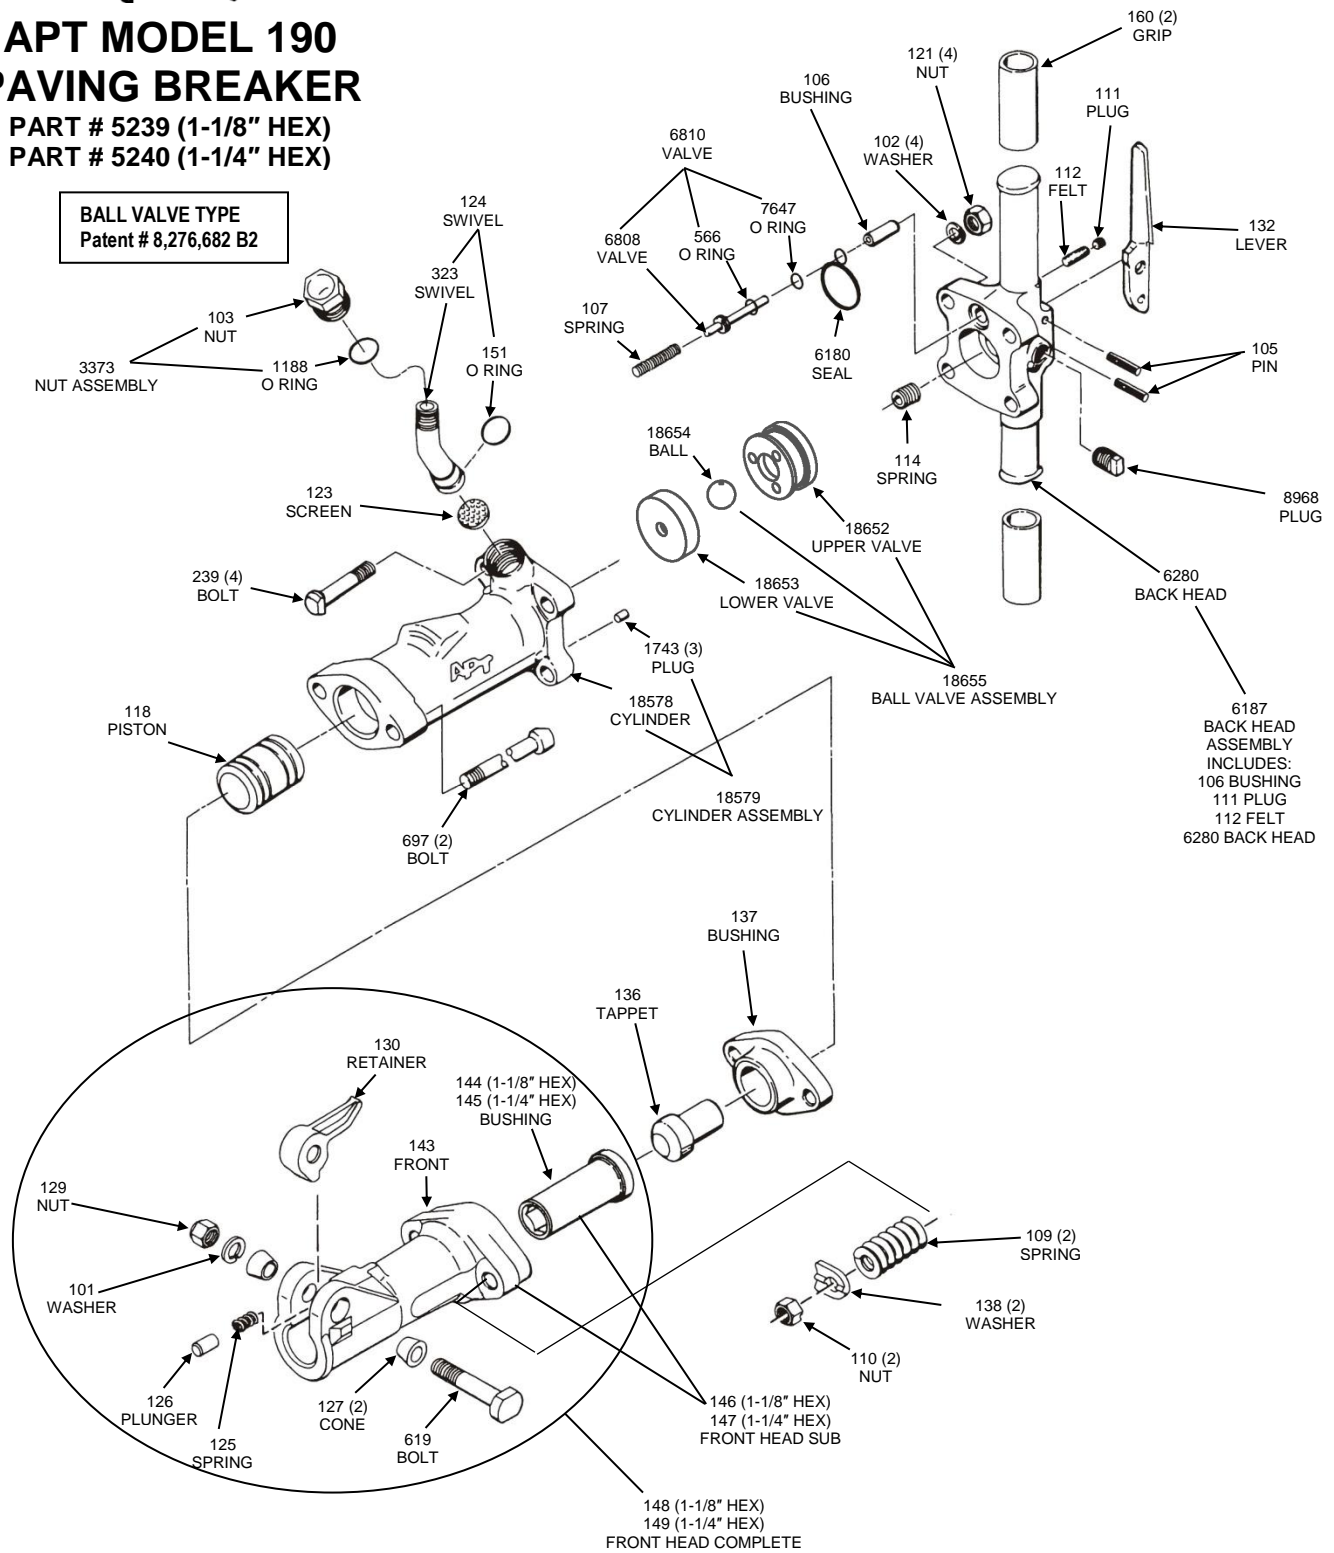

American Pneumatic Tools

APT MODEL 190 PAVING BREAKER

PART # 5239 (1-1/8" HEX)
PART # 5240 (1-1/4" HEX)

BALL VALVE TYPE
Patent # 8,276,682 B2

For assistance in any sales, technical, maintenance or repair questions, please call APT @
Phone: (800) 532-7402 or (714) 285-2828 • Fax: (800) 715-6502 or (714) 285-2829
1000 S. Grand Ave, Santa Ana, CA 92705

Website: www.apr-tools.com • e-mail: info@apr-tools.com

TDS-1105 Rev B

© 2017 AMERICAN PNEUMATIC TOOLS a business unit within: Construction Equipment North America LLC.