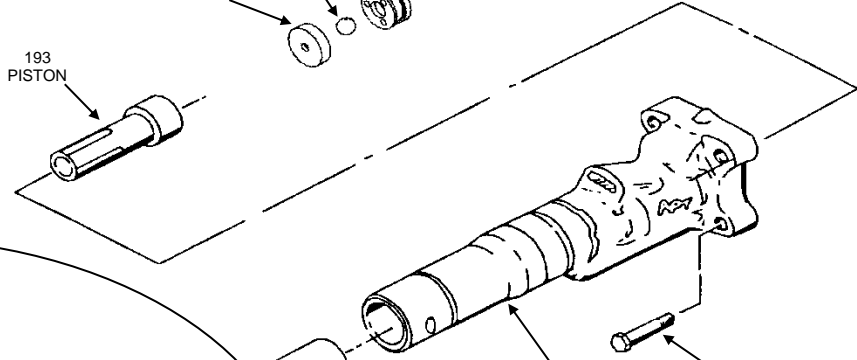

# American Pneumatic Tools

**APT MODEL 117  
PAVING BREAKER**  
**PART # 5199 (7/8" HEX x 3 1/4")**  
**PART # 5200 (1" HEX x 4 1/4")**

**BALL VALVE TYPE**  
**Patent # 8,276,682 B2**

4357  
**BACK HEAD ASSEMBLY**  
 (106 BUSHING + 111 PLUG + 112 FELT + 4356 BACK HEAD)