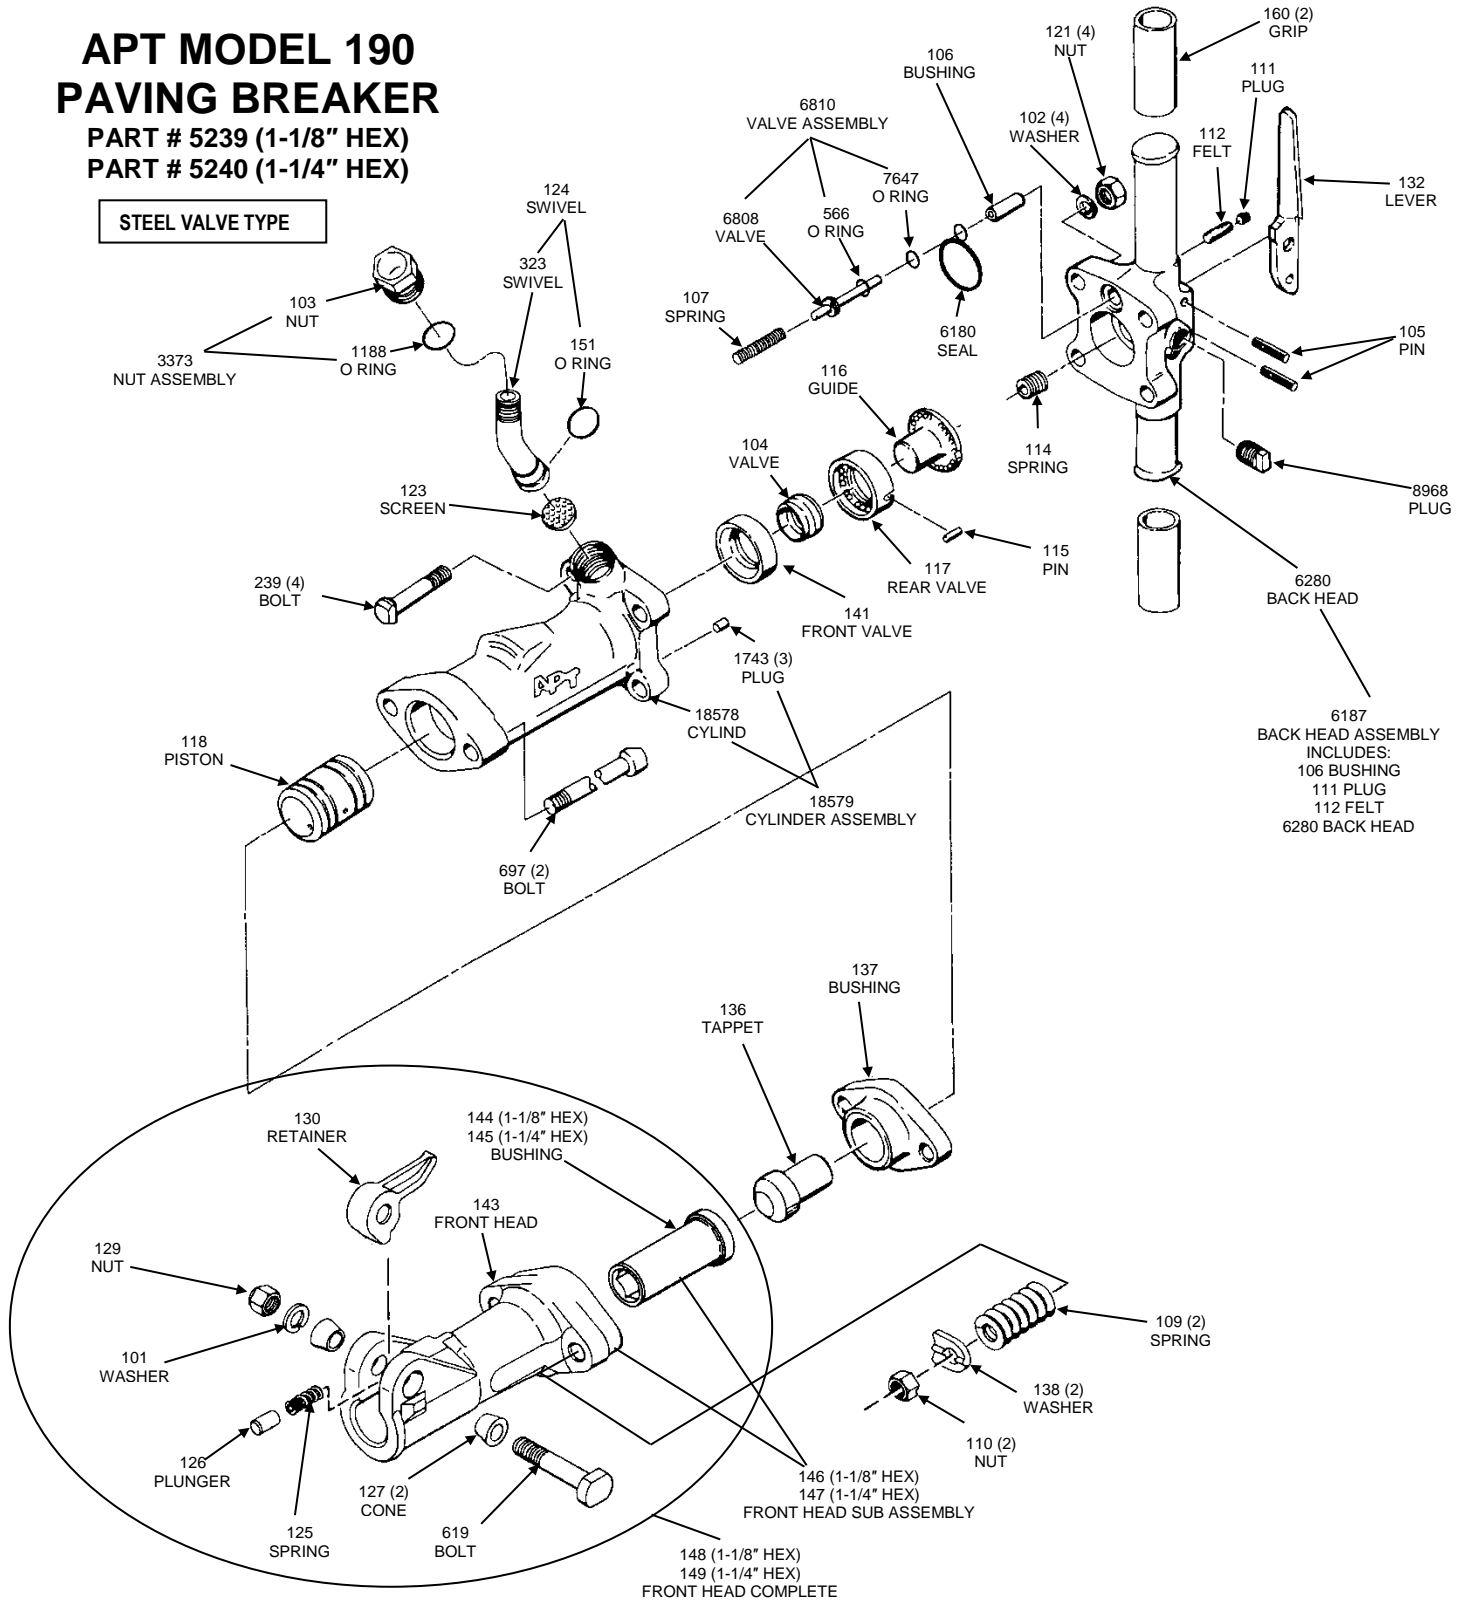

American Pneumatic Tools

APT MODEL 190 PAVING BREAKER

PART # 5239 (1-1/8" HEX)
PART # 5240 (1-1/4" HEX)

STEEL VALVE TYPE