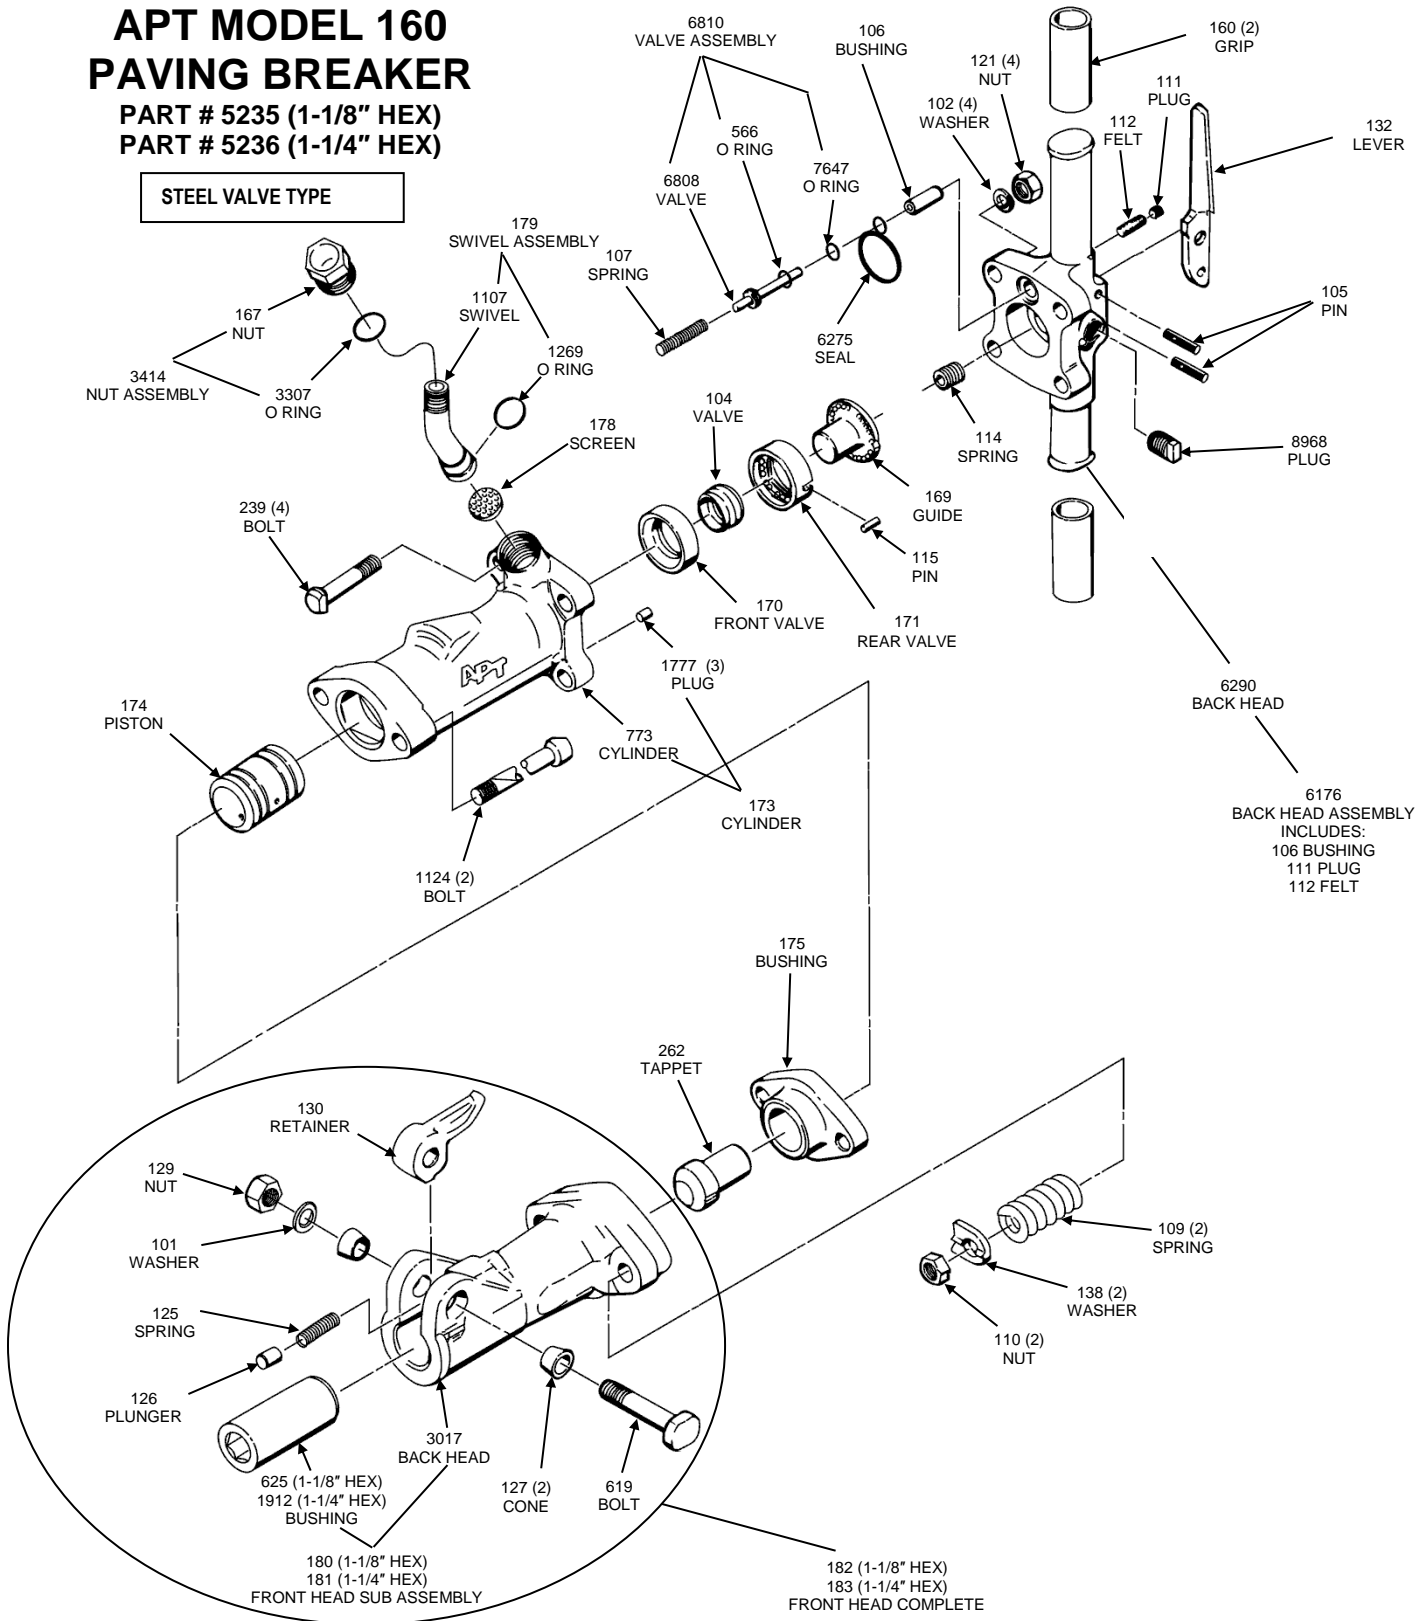

## APT MODEL 160 PAVING BREAKER

PART # 5235 (1-1/8" HEX)  
PART # 5236 (1-1/4" HEX)

STEEL VALVE TYPE

For assistance in any sales, technical, maintenance or repair questions, please call APT @  
Phone: (800) 532-7402 or (714) 285-2828 • Fax: (800) 715-6502 or (714) 285-2829  
1000 S. Grand Ave, Santa Ana, CA 92705