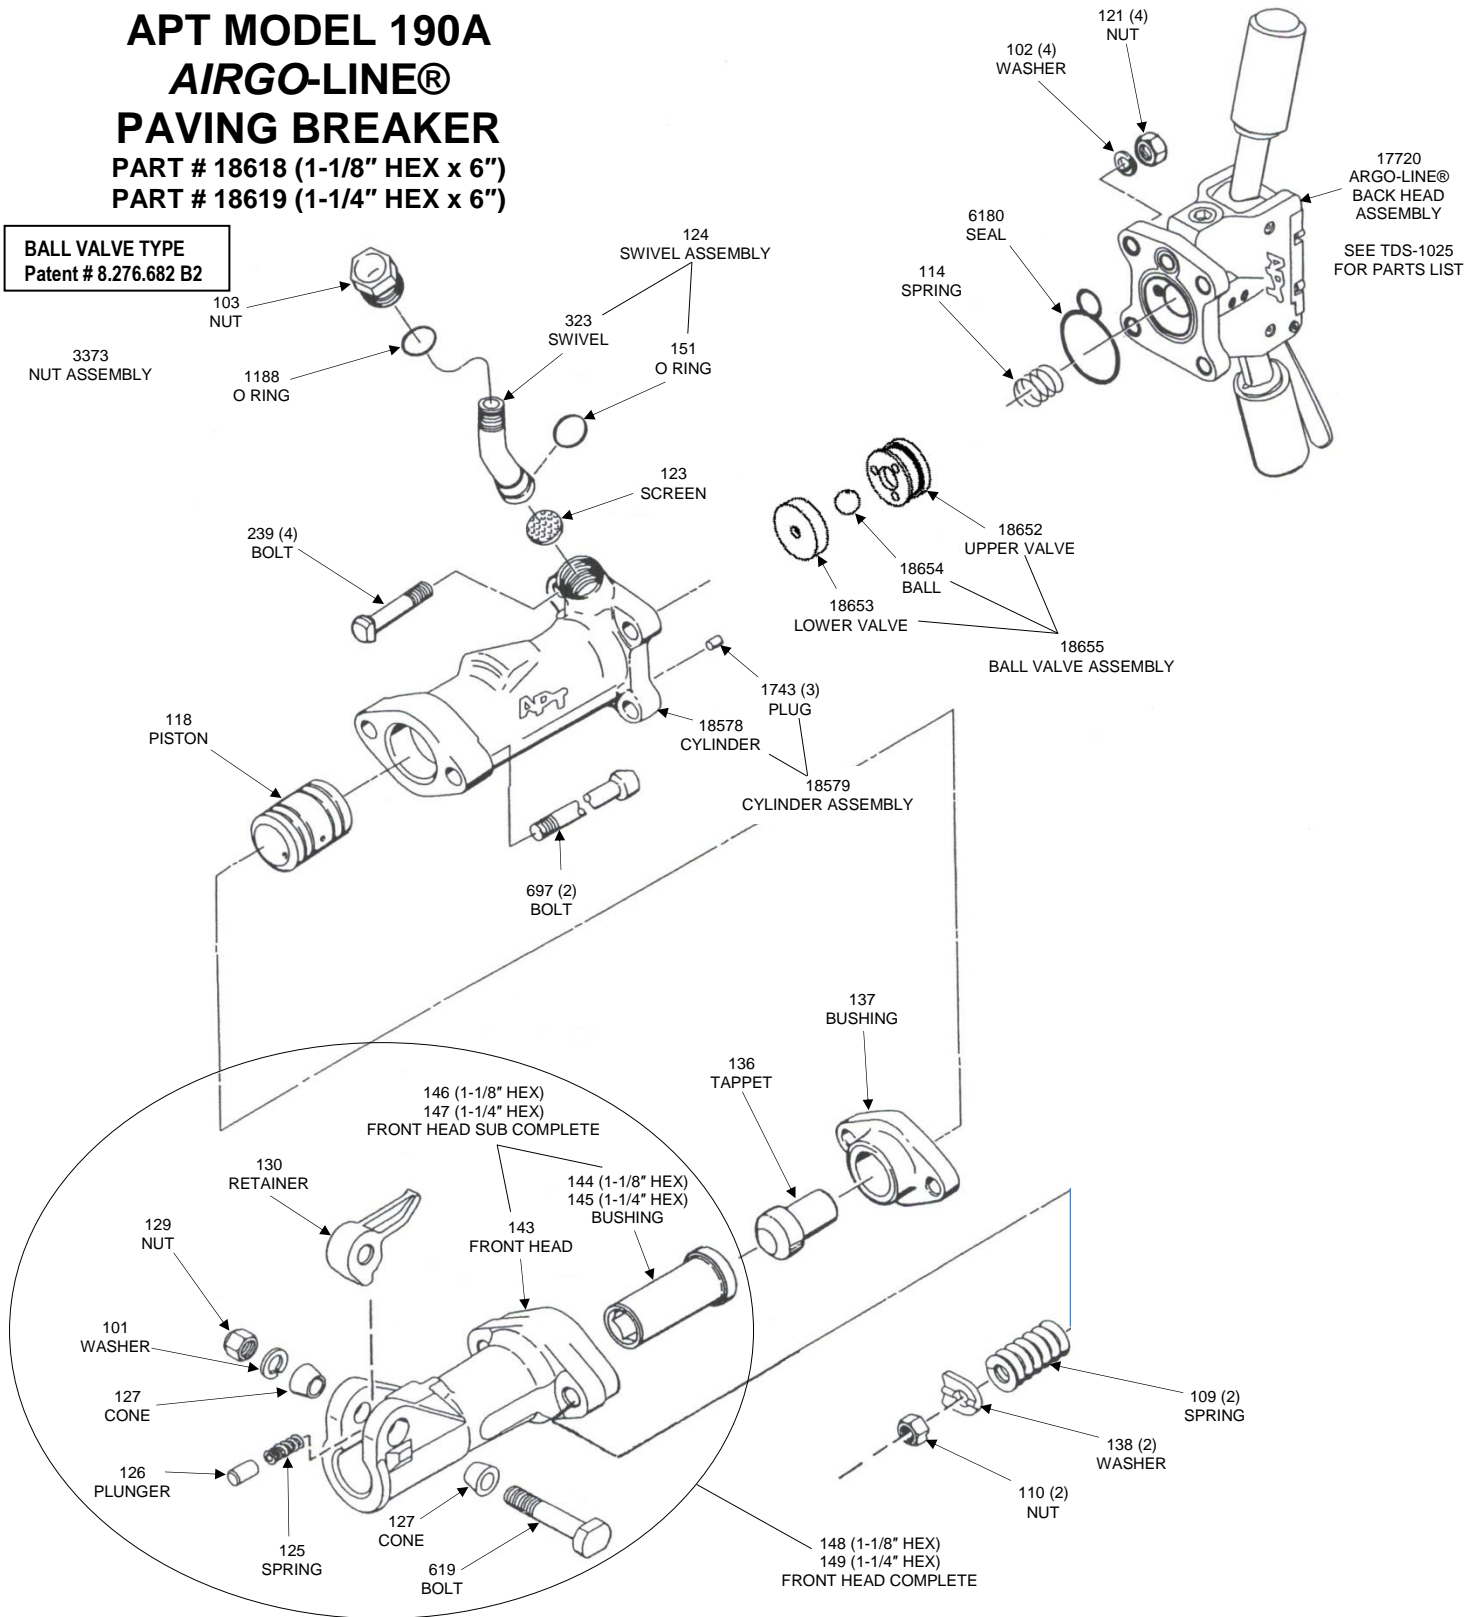

# American Pneumatic Tools

**APT MODEL 190A**  
**AIRGO-LINE®**  
**PAVING BREAKER**  
**PART # 18618 (1-1/8" HEX x 6")**  
**PART # 18619 (1-1/4" HEX x 6")**

**BALL VALVE TYPE**  
**Patent # 8.276.682 B2**