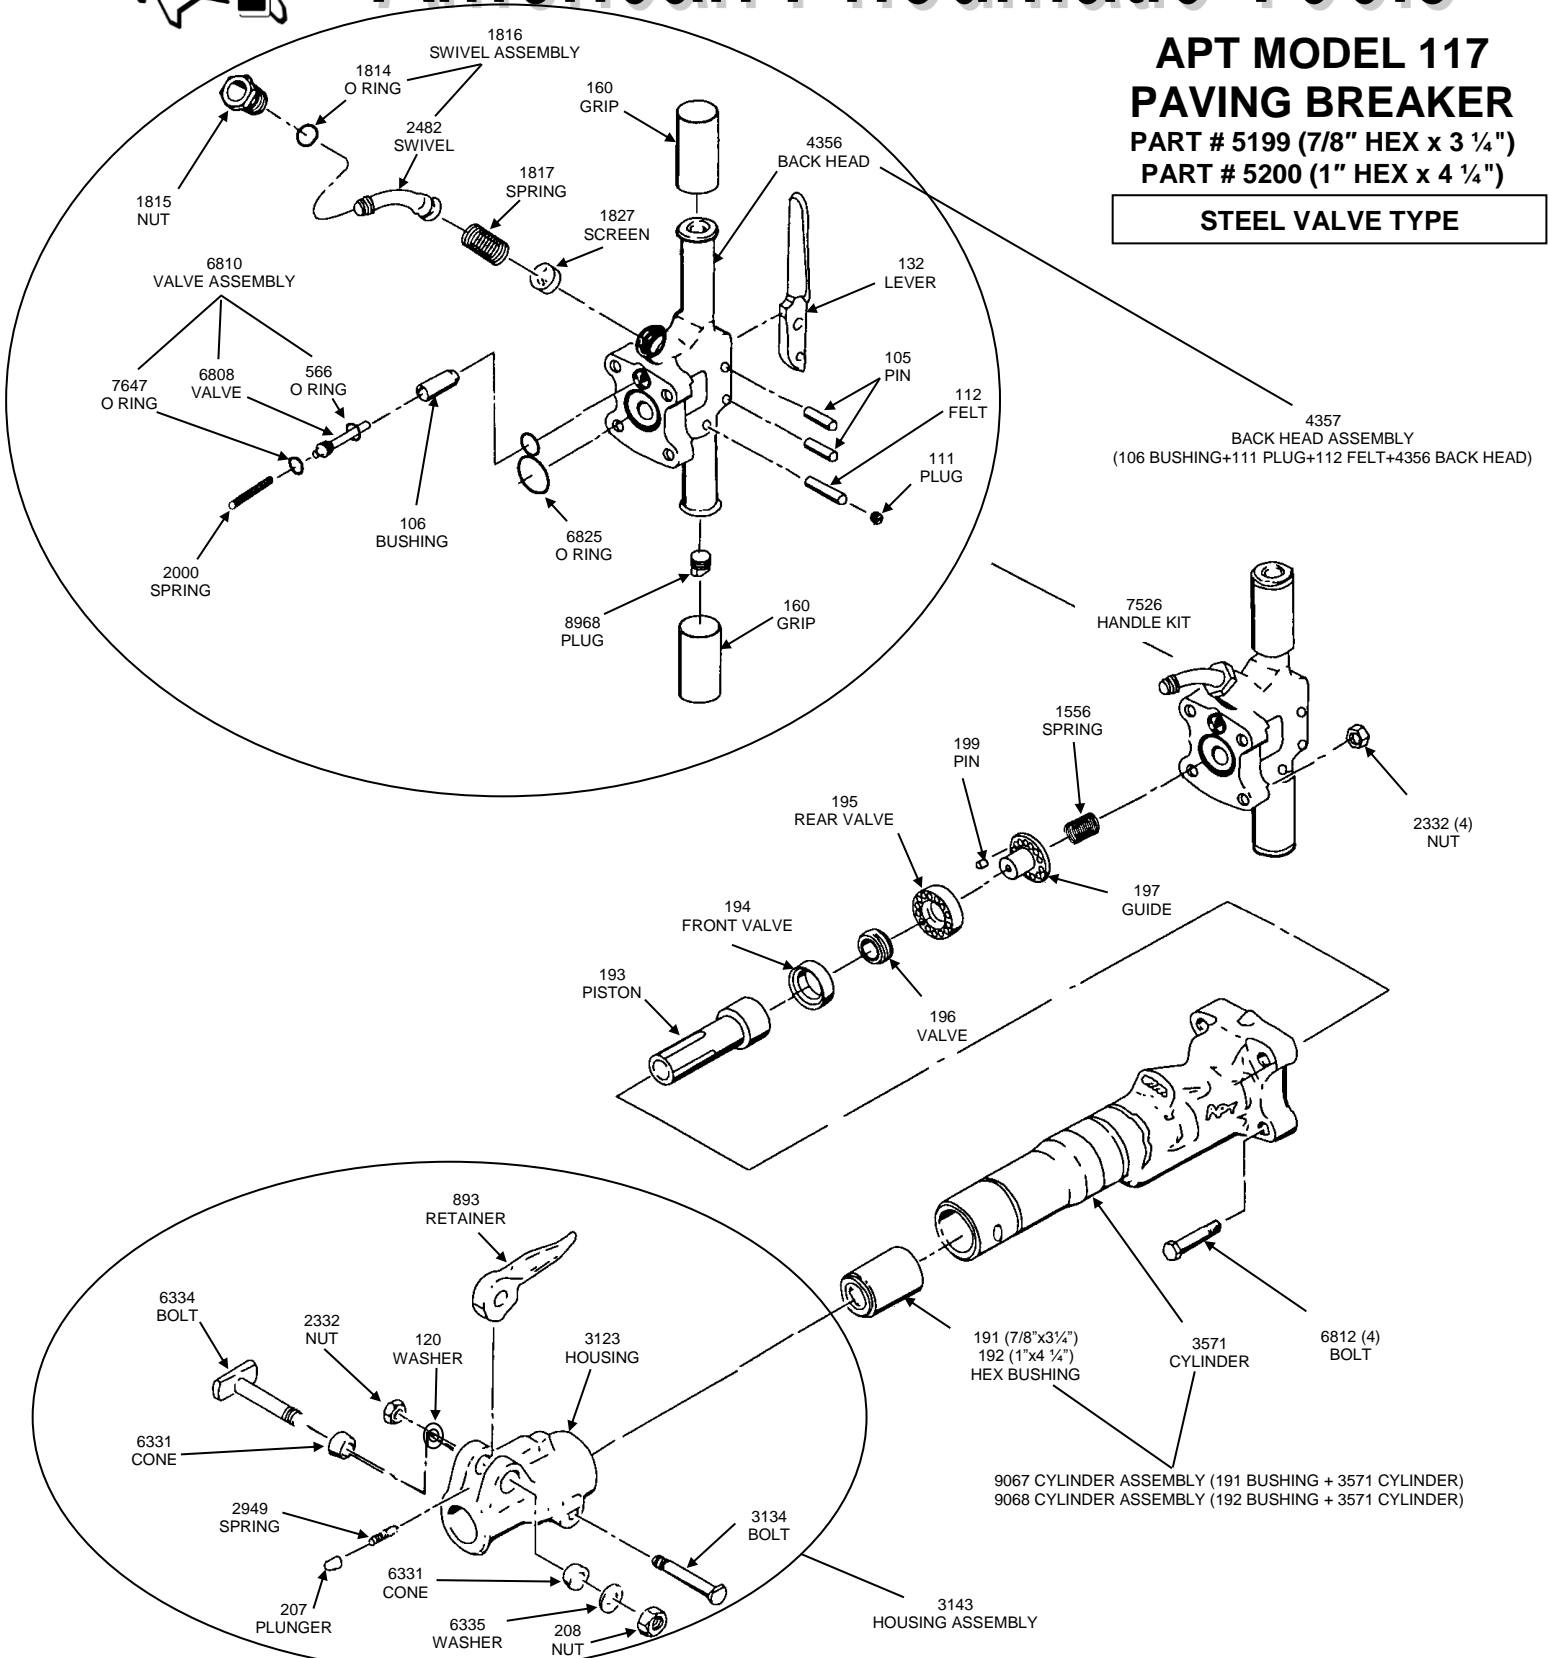

# American Pneumatic Tools

**APT MODEL 117  
PAVING BREAKER**  
PART # 5199 (7/8" HEX x 3 1/4")  
PART # 5200 (1" HEX x 4 1/4")

**STEEL VALVE TYPE**

For assistance in any sales, technical, maintenance or repair questions, please call APT @  
Phone: (800) 532-7402 or (714) 285-2828 • Fax: (800) 715-6502 or (714) 285-2829  
1000 S. Grand Ave, Santa Ana, CA 92705