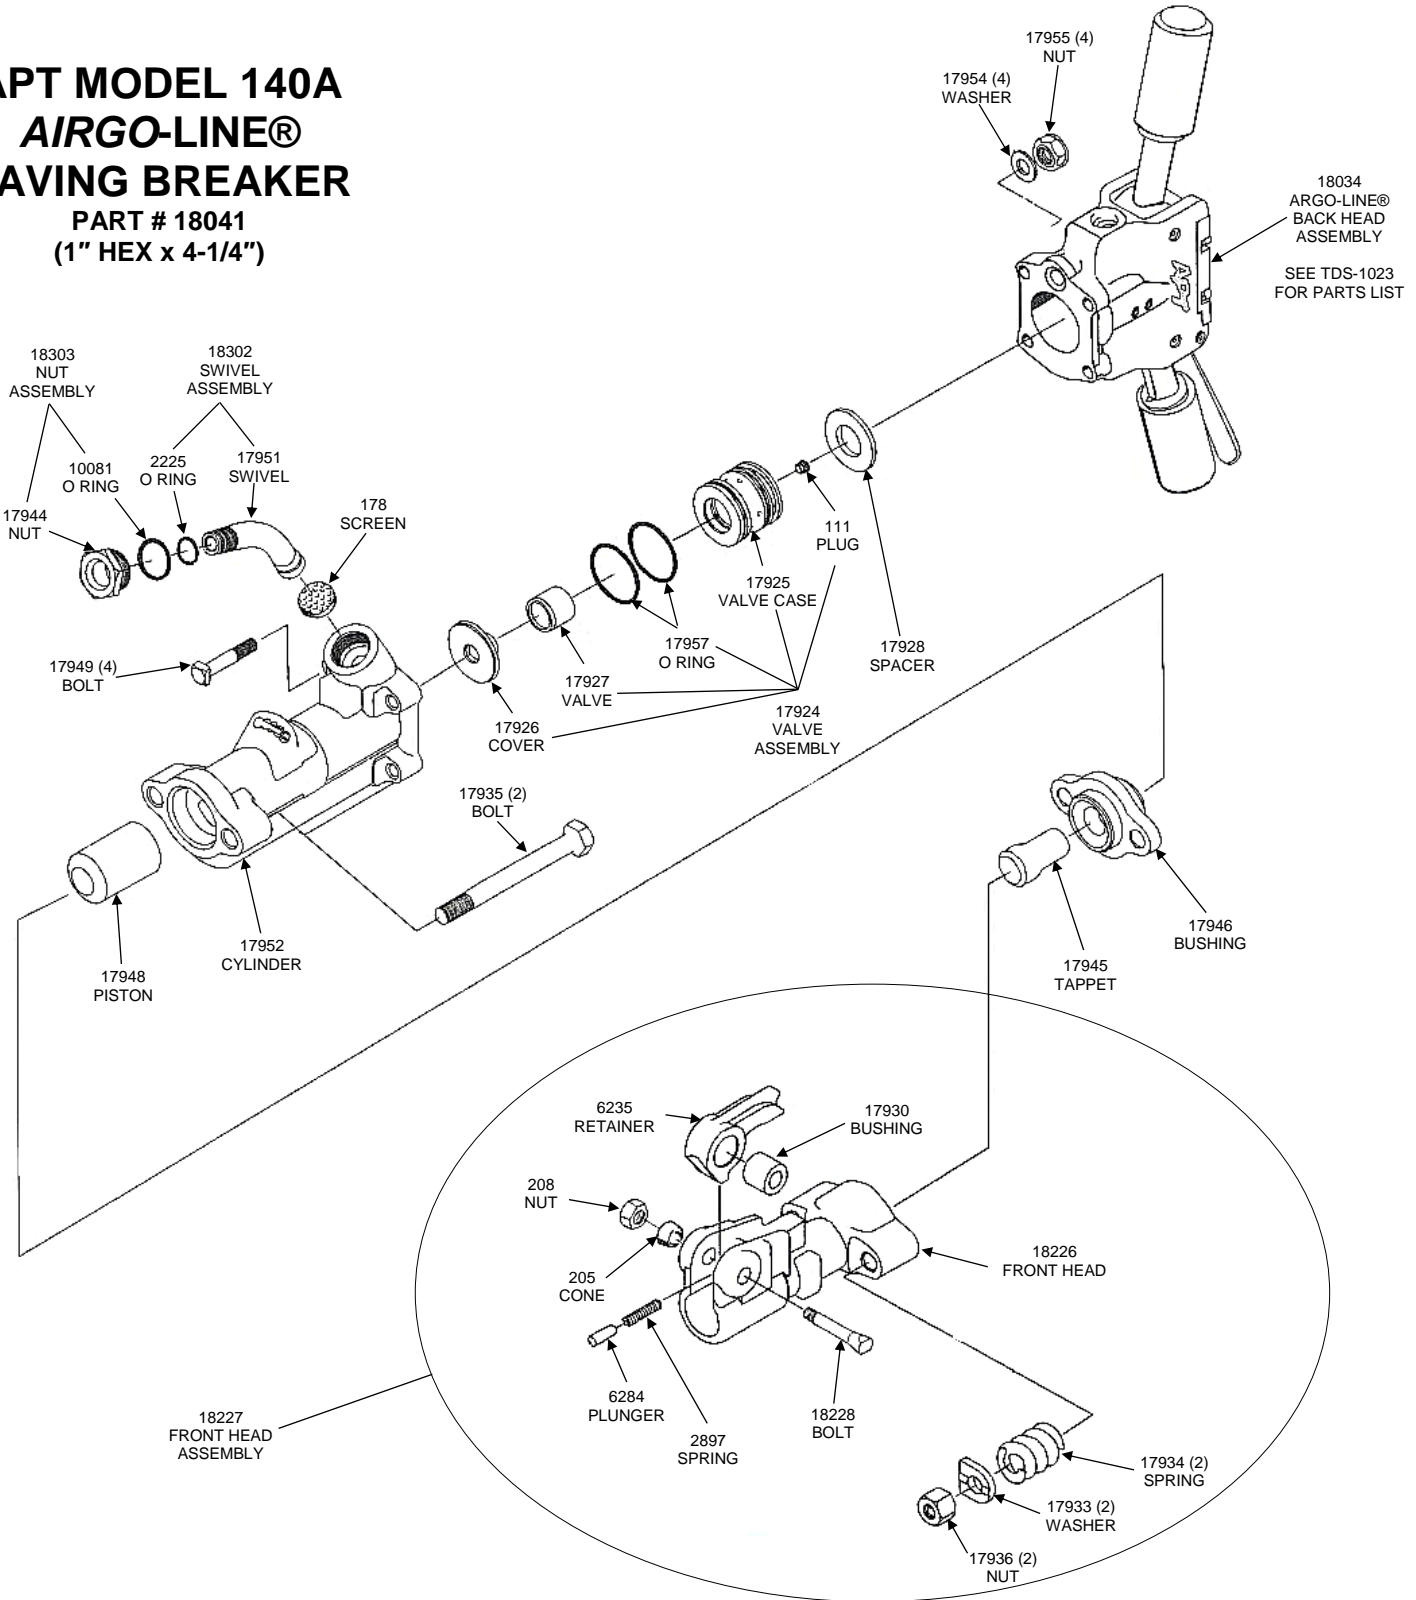

American Pneumatic Tools

APT MODEL 140A AIRGO-LINE® PAVING BREAKER PART # 18041 (1" HEX x 4-1/4")