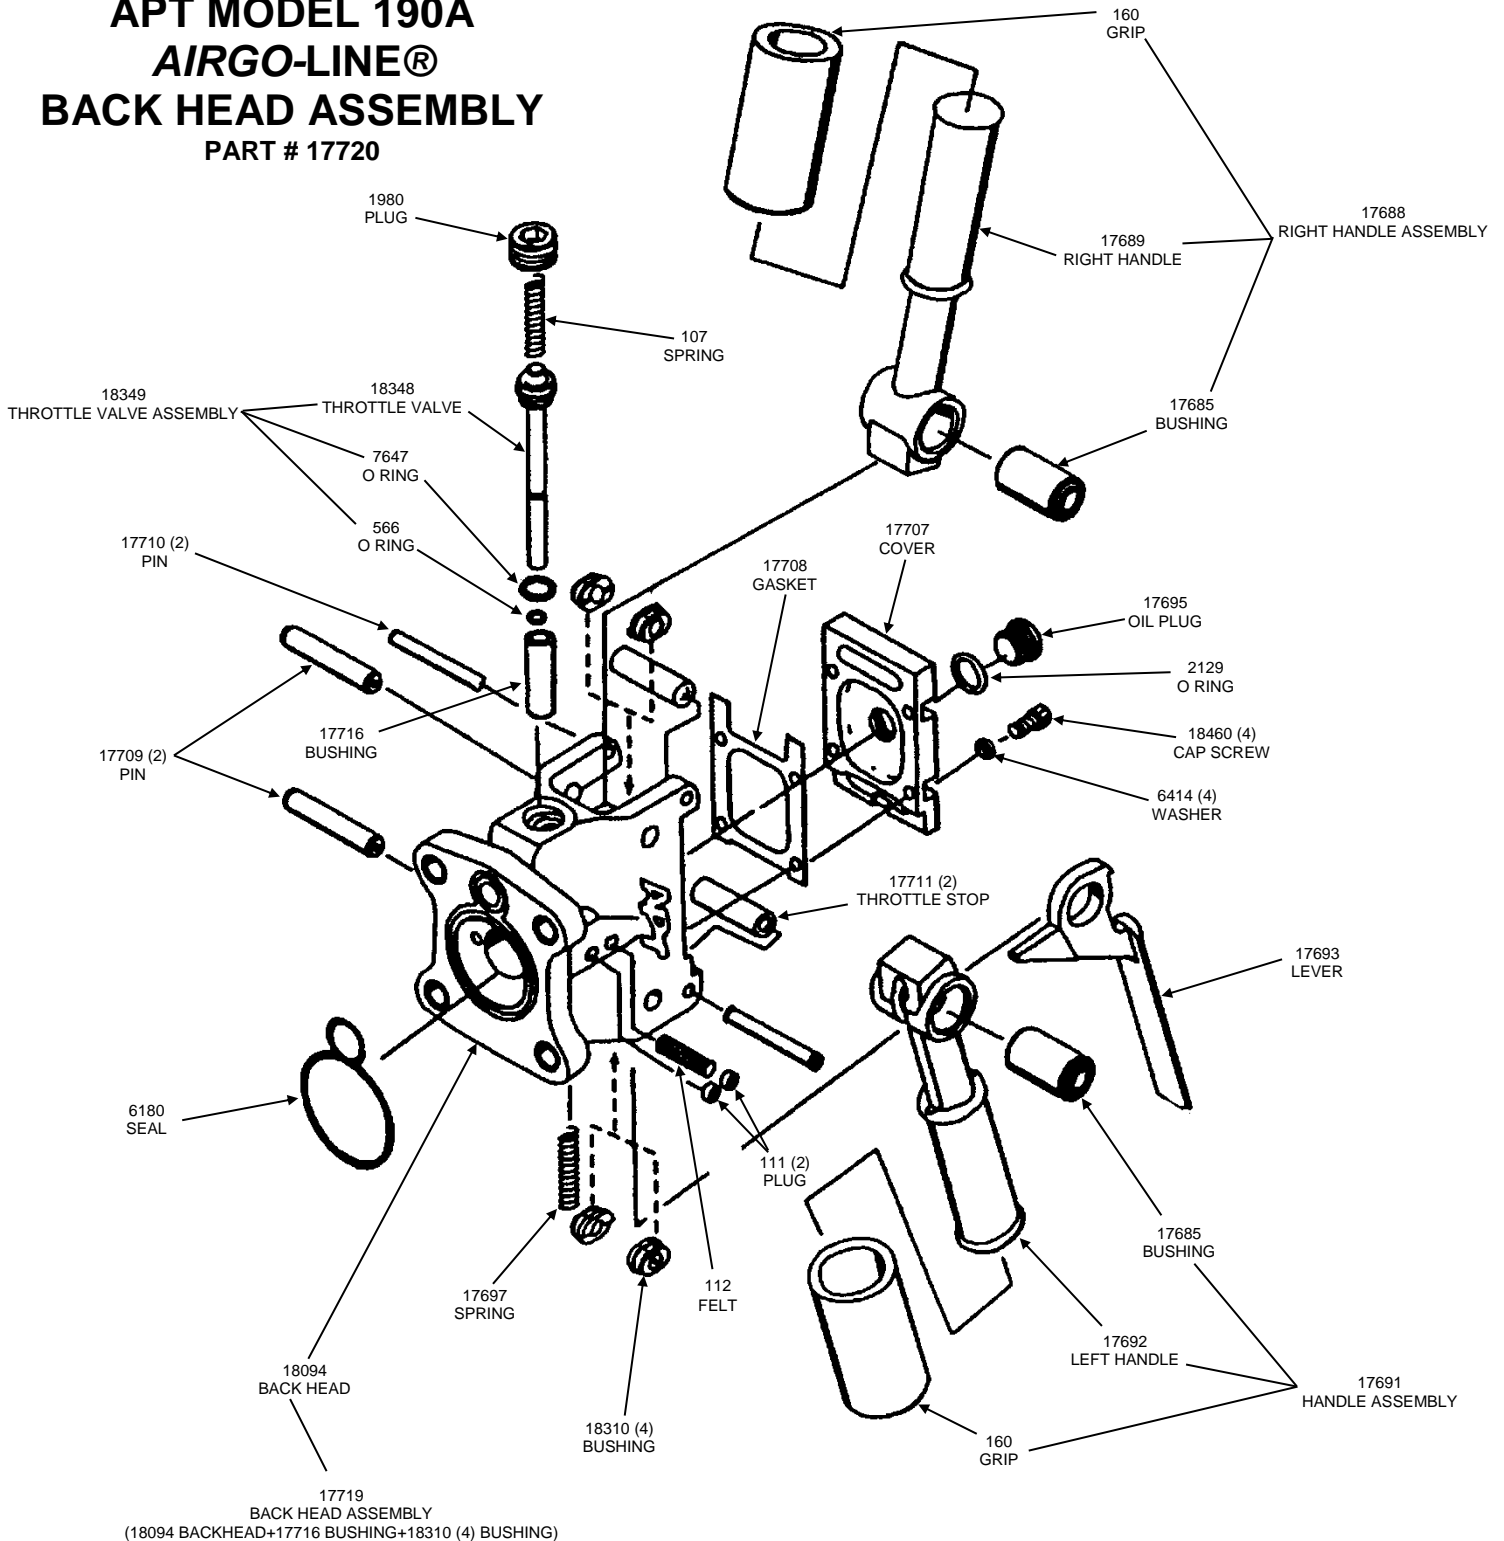

American Pneumatic Tools

APT MODEL 190A AIRGO-LINE® BACK HEAD ASSEMBLY PART # 17720