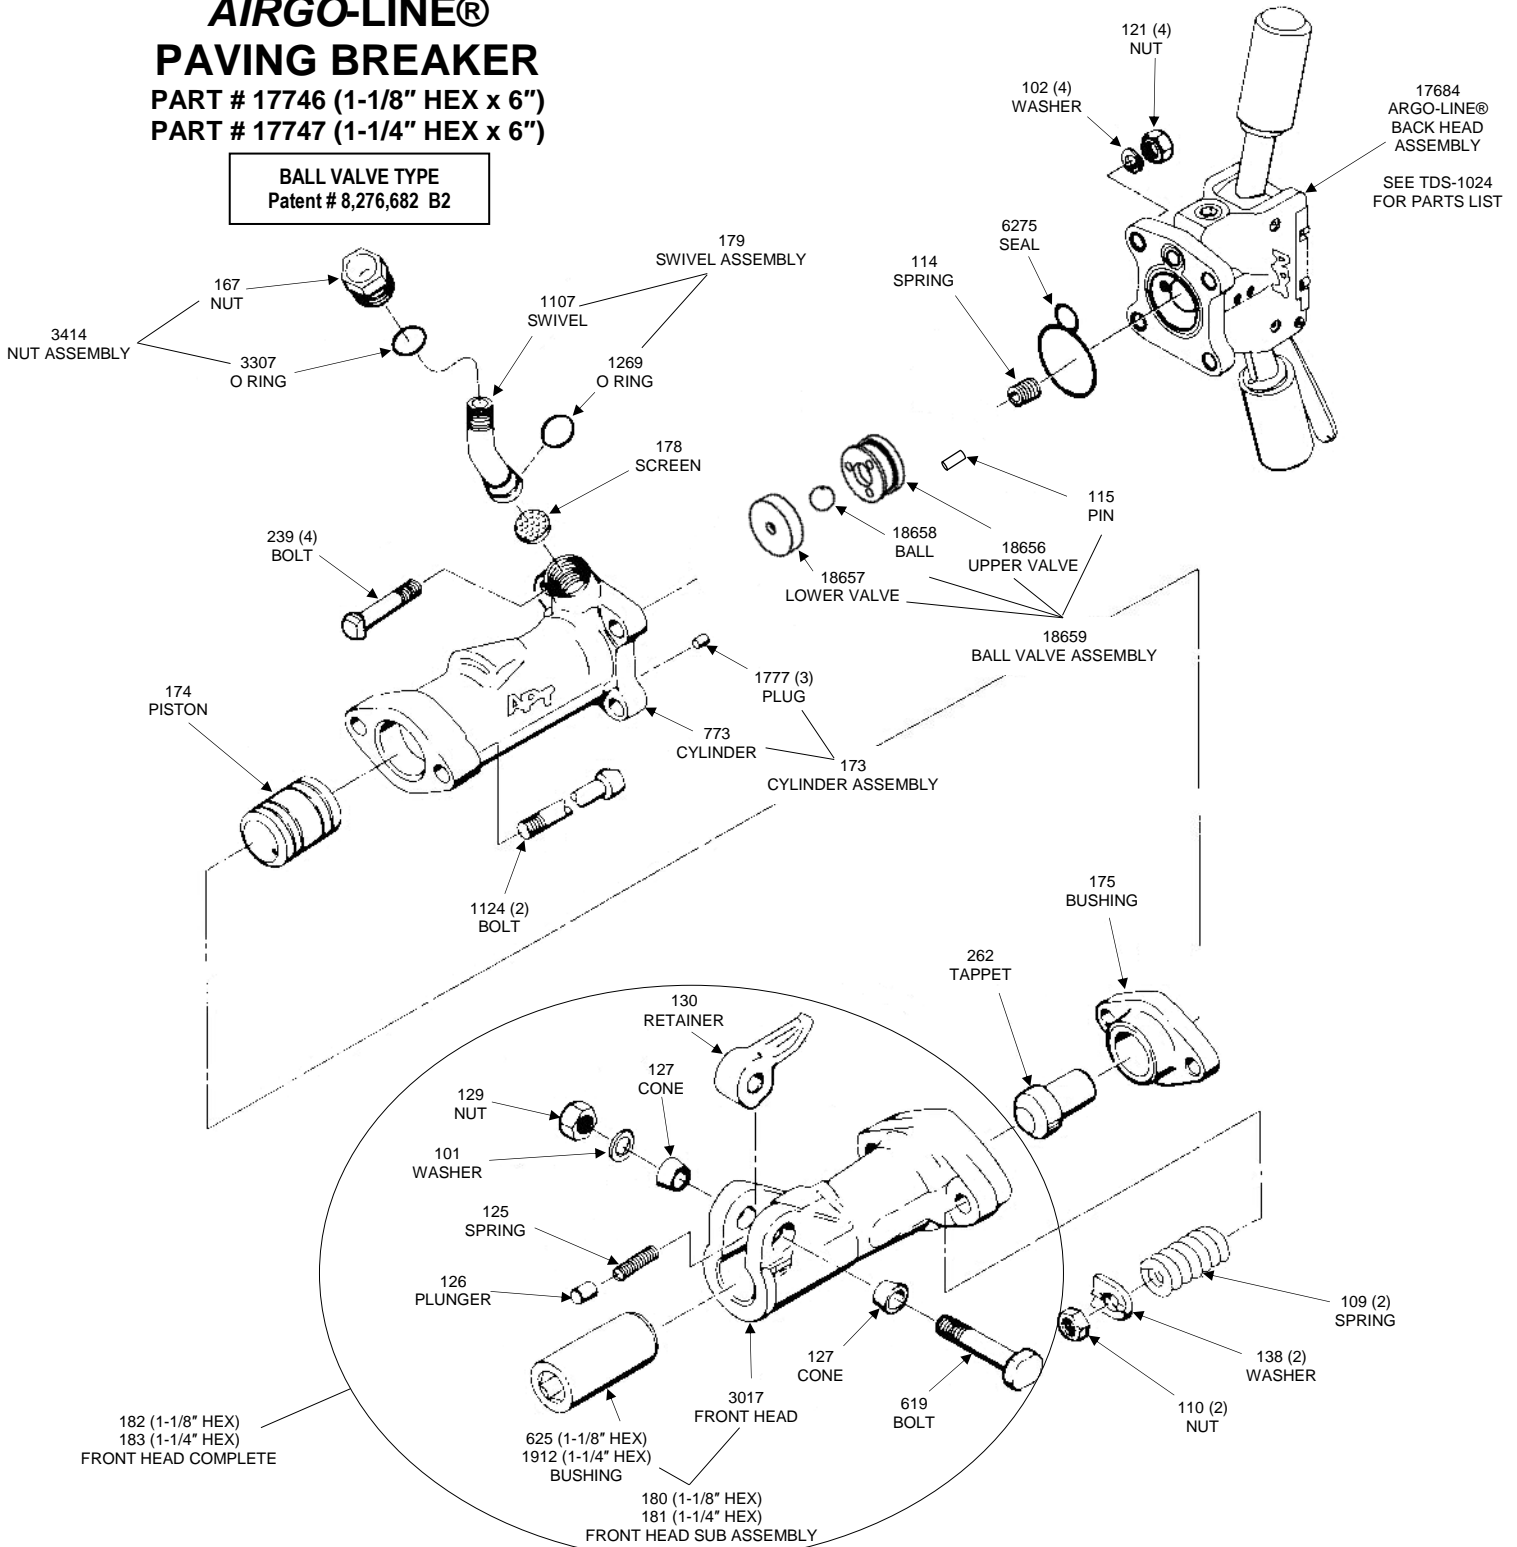

# American Pneumatic Tools

**APT MODEL 160A**

**AIRGO-LINE®**

**PAVING BREAKER**

**PART # 17746 (1-1/8" HEX x 6")**

**PART # 17747 (1-1/4" HEX x 6")**

**BALL VALVE TYPE**  
Patent # 8,276,682 B2

For assistance in any sales, technical, maintenance or repair questions, please call APT @  
Phone: (800) 532-7402 or (714) 285-2828 • Fax: (800) 715-6502 or (714) 285-2829  
1000 S. Grand Ave, Santa Ana, CA 92705