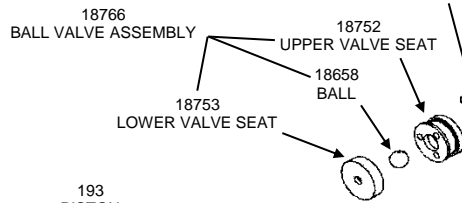

# American Pneumatic Tools

**APT MODEL 117  
PAVING BREAKER**  
**PART # 5199 (7/8" HEX x 3 1/4")**  
**PART # 5200 (1" HEX x 4 1/4")**

**BALL VALVE TYPE**  
**Patent # 8,276,682 B2**

4357  
**BACK HEAD ASSEMBLY**  
 (106 BUSHING + 111 PLUG + 112 FELT + 4356 BACK HEAD)