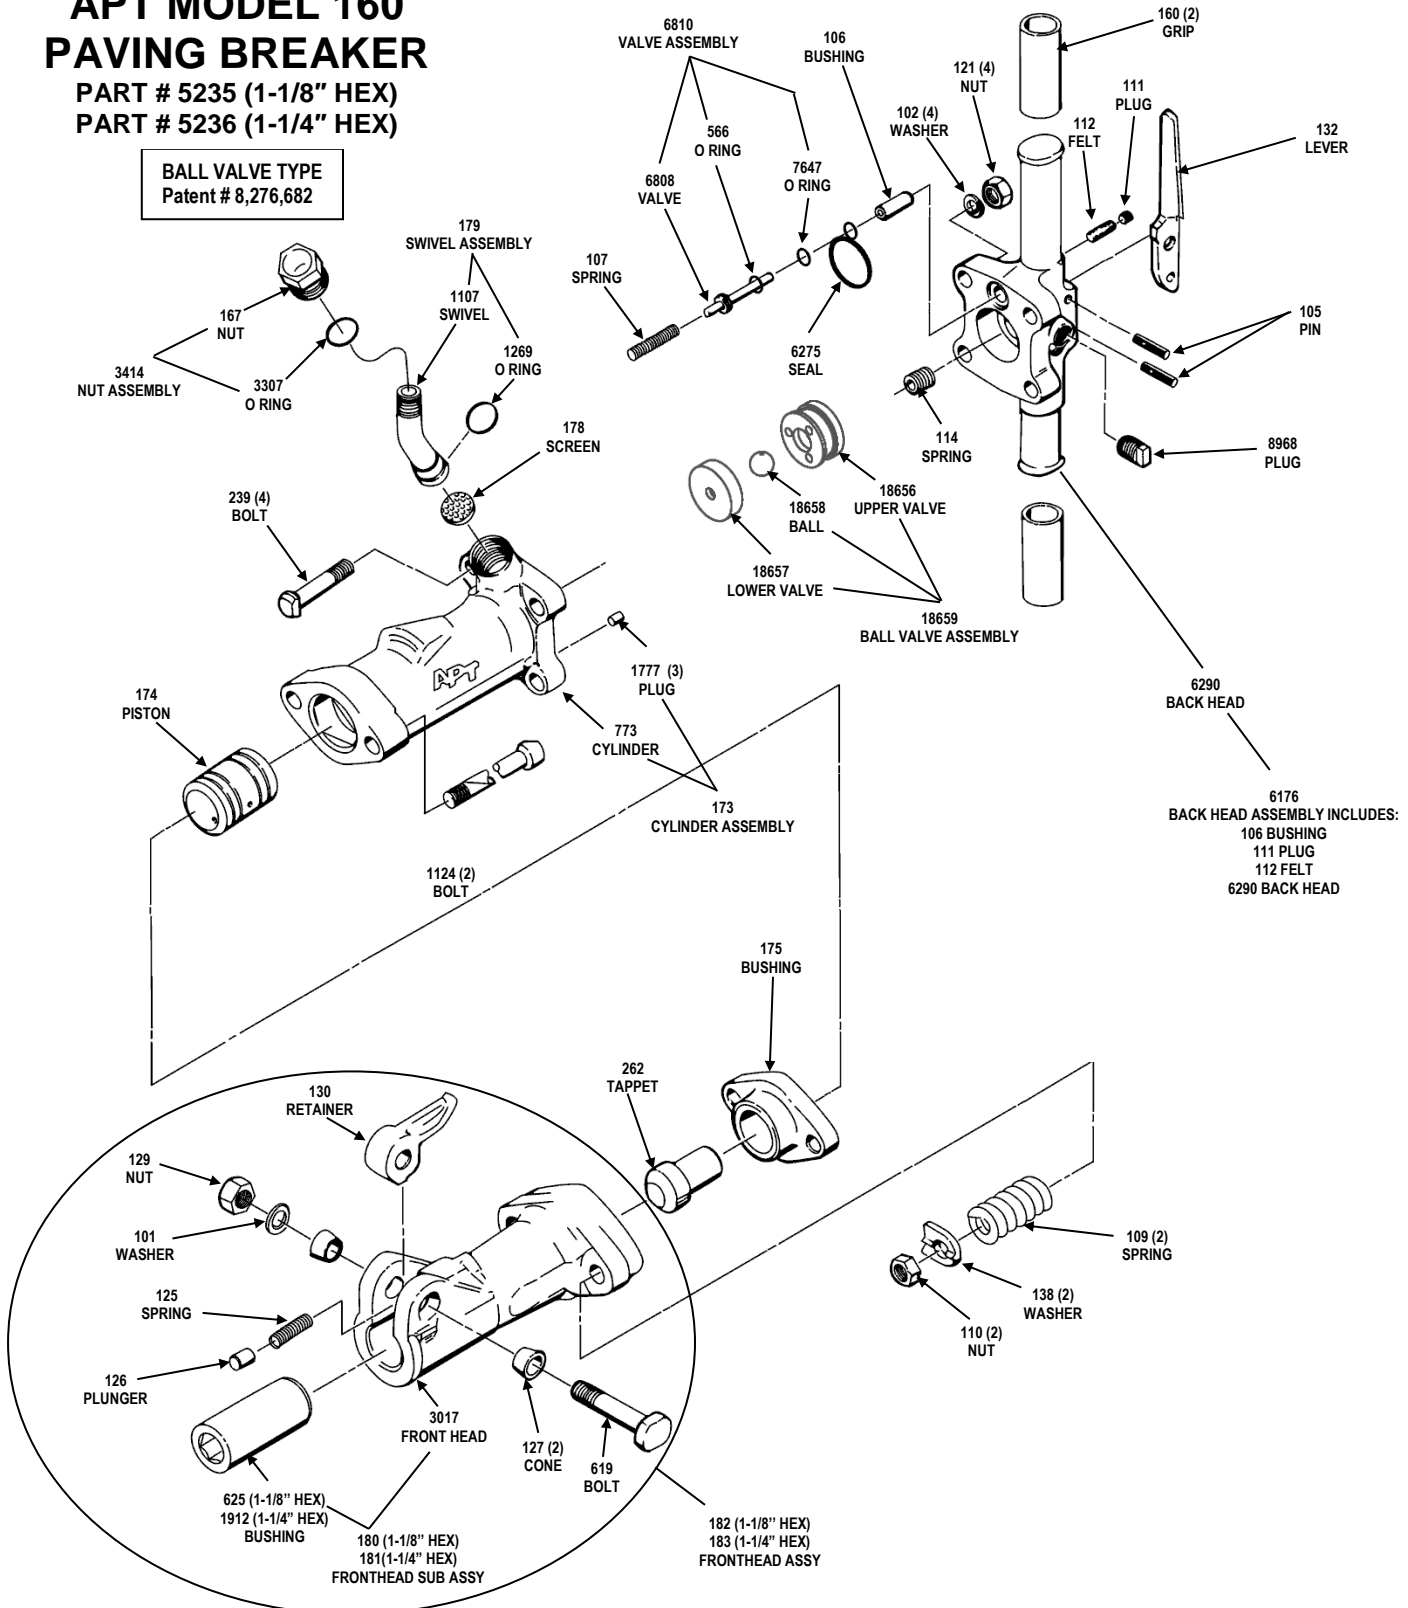

American Pneumatic Tools

APT MODEL 160 PAVING BREAKER

PART # 5235 (1-1/8" HEX)

PART # 5236 (1-1/4" HEX)

BALL VALVE TYPE
Patent # 8,276,682