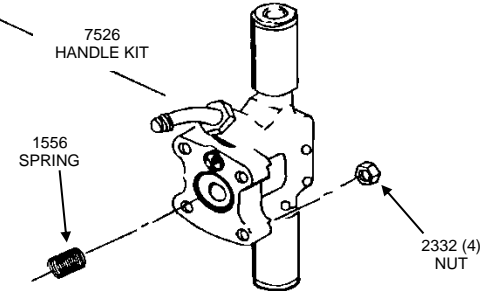

# American Pneumatic Tools

**APT MODEL 117  
PAVING BREAKER**  
**PART # 5199 (7/8" HEX x 3 1/4")**  
**PART # 5200 (1" HEX x 4 1/4")**

**BALL VALVE TYPE**  
**Patent # 8,276,682 B2**

4357  
**BACK HEAD ASSEMBLY**  
 (106 BUSHING + 111 PLUG + 112 FELT + 4356 BACK HEAD)