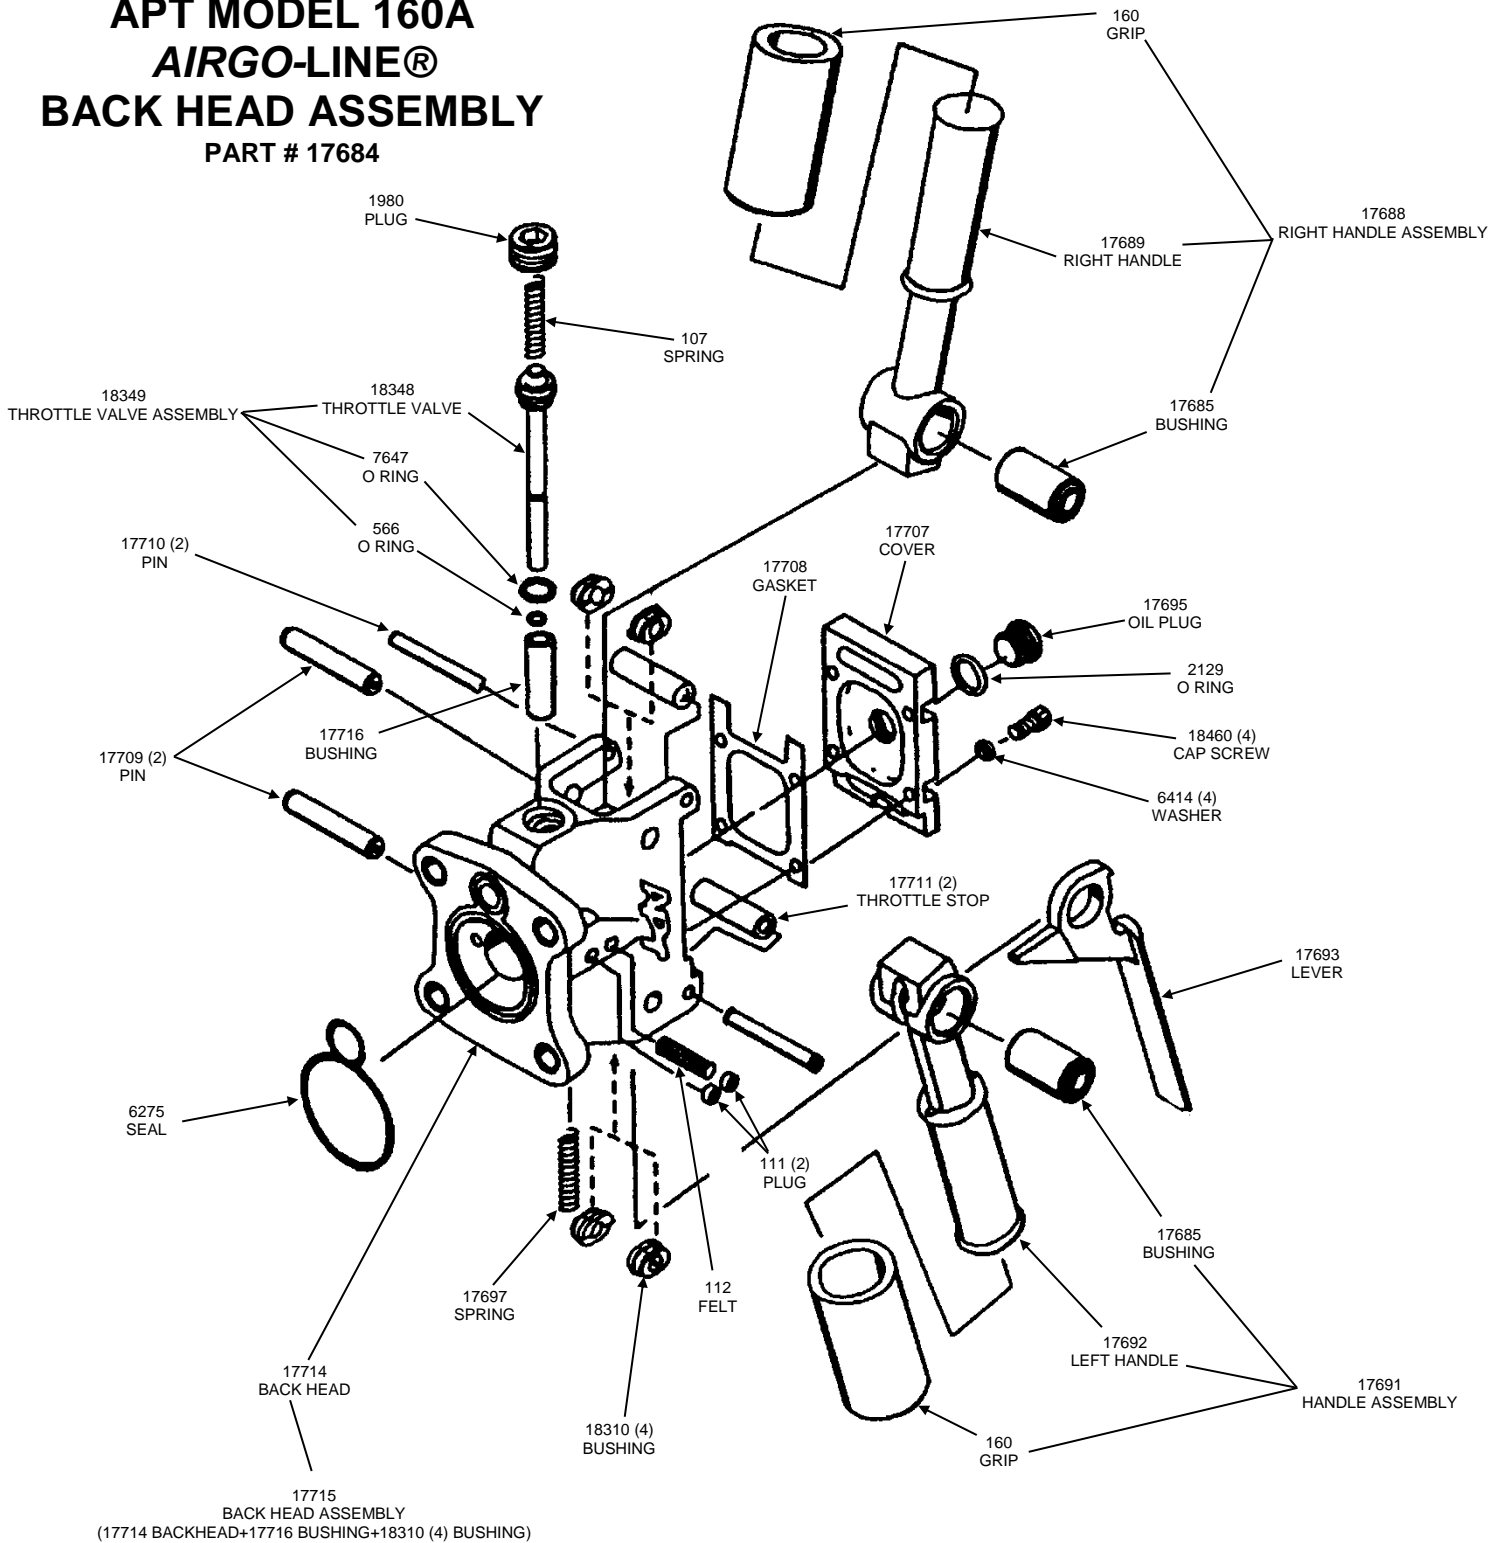

American Pneumatic Tools

APT MODEL 160A AIRGO-LINE® BACK HEAD ASSEMBLY PART # 17684