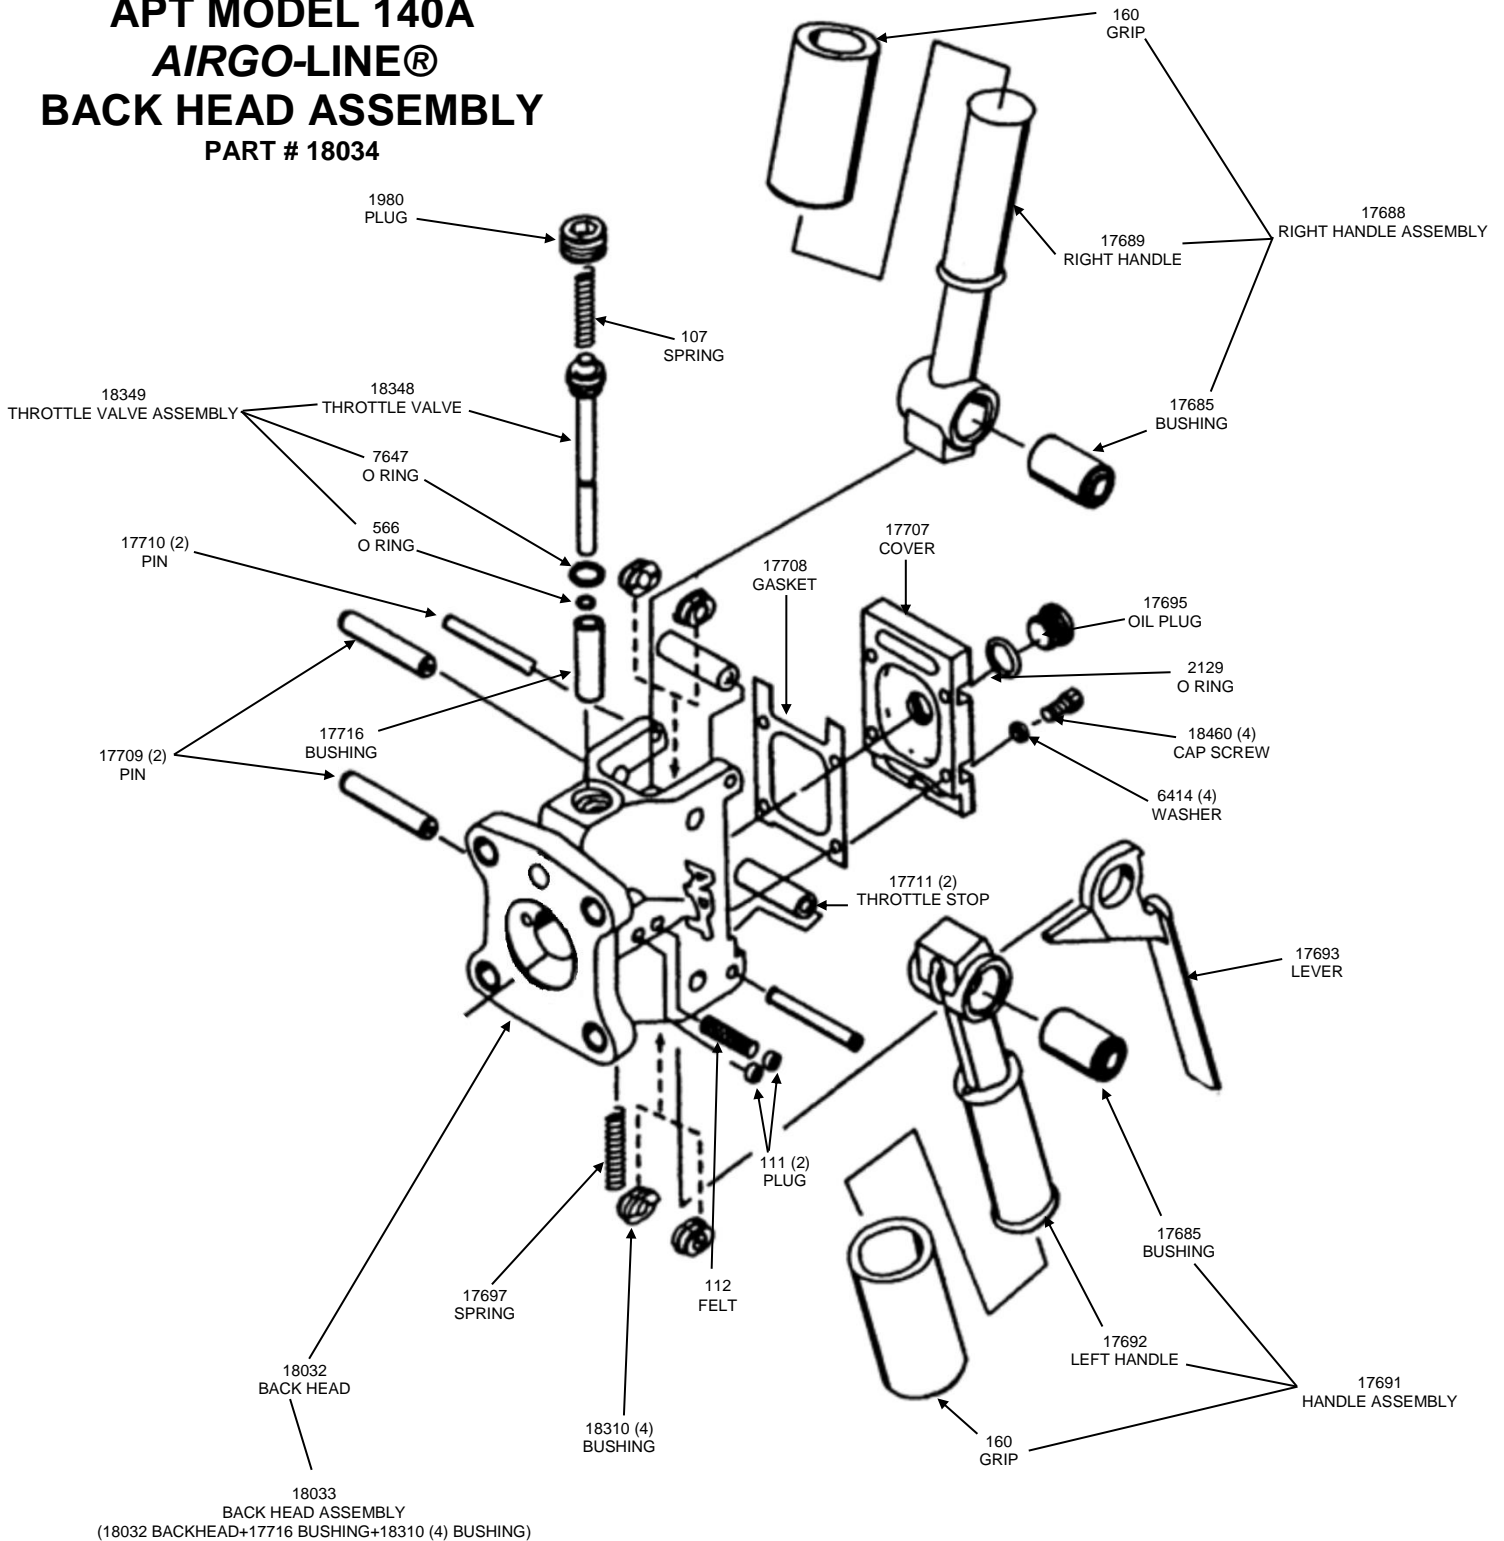

American Pneumatic Tools

APT MODEL 140A AIRGO-LINE® BACK HEAD ASSEMBLY PART # 18034